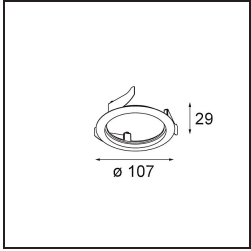

Date
Customer
Project
Type

*Wink Asy Recessed 82 1x IP54 LED 3000K Flood DE White Structure*

**Specifications**

Material	14201509
Light Source Type	LED
LED Type	BRIDGELUX V8G8
LED technology	LED COB
CRI	Min. 90
Colour Temperature	3000K
Lifetime	L90B10 @50,000 Hours
Lamp Included	Yes
Number of Light Sources	1
CIE flux code	74 97 99 100 95
Binning (SDCM)	2
Light Direction	Down
Optic	Reflector
Input Voltage	Constant Current Driver Required
Electrical Class	III
IP Rating	54
Glow wire rating (°C)	960
Indoor/Outdoor	Indoor
Application	Ceiling
Mounting	Recessed
Cut-out size (mm)	ø98
Mounting depth (mm)	100.0
Adjustability	H 355°
Distance to Lighted Object (m)	0,1
Primary Colour & Primary Finish	White, Structure
Gross weight (g)	278.0
Drive current (mA)	350      500
Min. forward voltage (Vf)	13,2      13,7
Max. forward voltage (Vf)	15,0      15,4
Connected load (W)	5,0      7,2
Luminous flux per lamp (lm)	550      738
Efficacy (lm/W)	110      103
Glare rating	23      24
Remark	<ul style="list-style-type: none"> <li>• This is not a complete product. Recessed Ring or Wink Flange required.</li> </ul>

Wink may be recessed and subtle, but its technical ingenuity is nothing short of remarkable. And so is its sense of humour. As its name suggests, it likes to wink at you. The streamlined design, where elegance meets high-quality finish, results in a fixture that is half hidden in the ceiling and half peeking out. Wink 82 also fits with Wink flange, a low ring around the spot.

**TM30 & CRI diagram**

**Light distribution & beam diagram**

**Installation Accessories**

- **14203009** Ring Recessed 82 Wink White Structure
- **14203032** Ring Recessed 82 Wink 1x Black Structure

- **14203030** Ring Recessed Trimless 110 1x
- Choose a required accessory