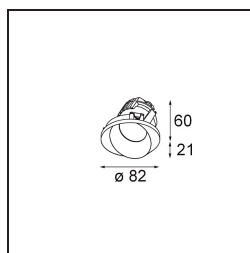

Date
Customer
Project
Type

*Wink Asy Recessed 82 1x IP54 LED 3000K Flood DE White Structure*

**Specifications**

Material	14201509
Light Source Type	LED
LED Type	BRIDGELUX V8G8
LED technology	LED COB
CRI	Min. 90
Colour Temperature	3000K
Lifetime	L90B10 @50,000 Hours
Lamp Included	Yes
Number of Light Sources	1
CIE flux code	74 97 99 100 95
Binning (SDCM)	2
Light Direction	Down
Optic	Reflector
Input Voltage	Constant Current Driver Required
Electrical Class	III
IP Rating	54
Glow wire rating (°C)	960
Indoor/Outdoor	Indoor
Application	Ceiling
Mounting	Recessed
Cut-out size (mm)	ø98
Mounting depth (mm)	100.0
Adjustability	H 355°
Distance to Lighted Object (m)	0,1
Primary Colour & Primary Finish	White, Structure
Gross weight (g)	278.0
Drive current (mA)	350      500
Min. forward voltage (Vf)	13,2      13,7
Max. forward voltage (Vf)	15,0      15,4
Connected load (W)	5,0      7,2
Luminous flux per lamp (lm)	550      738
Efficacy (lm/W)	110      103
Glare rating	23      24
Remark	<ul style="list-style-type: none"> <li>• This is not a complete product. Recessed Ring or Wink Flange required.</li> </ul>

**TM30 & CRI diagram**

**Light distribution & beam diagram**

**Installation Accessories**

- **14203009** Ring Recessed 82 Wink White Structure
- **14203032** Ring Recessed 82 Wink 1x Black Structure

- **14203030** Ring Recessed Trimless 110 1x
- Choose a required accessory