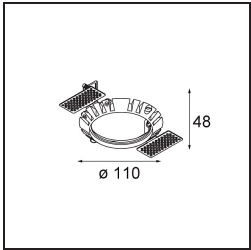

Date
Customer
Project
Type

*Wink Asy Recessed 82 1x IP54 LED 3000K Flood DE White Structure*

**Specifications**

Material	14201509
Light Source Type	LED
LED Type	BRIDGELUX V8G8
LED technology	LED COB
CRI	Min. 90
Colour Temperature	3000K
Lifetime	L90B10 @50,000 Hours
Lamp Included	Yes
Number of Light Sources	1
CIE flux code	74 97 99 100 95
Binning (SDCM)	2
Light Direction	Down
Optic	Reflector
Input Voltage	Constant Current Driver Required
Electrical Class	III
IP Rating	54
Glow wire rating (°C)	960
Indoor/Outdoor	Indoor
Application	Ceiling
Mounting	Recessed
Cut-out size (mm)	ø98
Mounting depth (mm)	100.0
Adjustability	H 355°
Distance to Lighted Object (m)	0,1
Primary Colour & Primary Finish	White, Structure
Gross weight (g)	278.0
Drive current (mA)	350      500
Min. forward voltage (Vf)	13,2      13,7
Max. forward voltage (Vf)	15,0      15,4
Connected load (W)	5,0      7,2
Luminous flux per lamp (lm)	550      738
Efficacy (lm/W)	110      103
Glare rating	23      24
Remark	<ul style="list-style-type: none"> <li>• This is not a complete product. Recessed Ring or Wink Flange required.</li> </ul>

Wink may be recessed and subtle, but its technical ingenuity is nothing short of remarkable. And so is its sense of humour. As its name suggests, it likes to wink at you. The streamlined design, where elegance meets high-quality finish, results in a fixture that is half hidden in the ceiling and half peeking out. Wink 82 also fits with Wink flange, a low ring around the spot.

**TM30 & CRI diagram**

**Light distribution & beam diagram**

**Installation Accessories**

- **14203009** Ring Recessed 82 Wink White Structure
- **14203032** Ring Recessed 82 Wink 1x Black Structure

- **14203030** Ring Recessed Trimless 110 1x
- Choose a required accessory