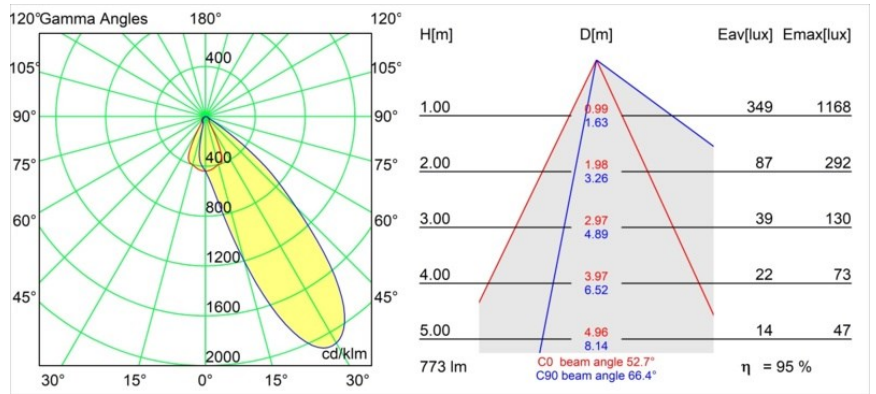

Light distribution & beam diagram