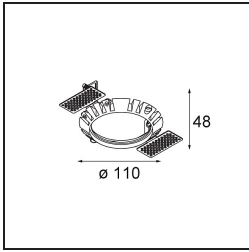

Date
Customer
Project
Type

Wink Asy Recessed 82 1x IP54 LED 3000K Medium DE Black Structure

Specifications

Material	14201432
Light Source Type	LED
LED Type	BRIDGELUX V8G8
LED technology	LED COB
CRI	Min. 90
Colour Temperature	3000K
Lifetime	L90B10 @50,000 Hours
Lamp Included	Yes
Number of Light Sources	1
CIE flux code	80 99 100 100 80
Binning (SDCM)	2
Light Direction	Down
Optic	Reflector
Input Voltage	Constant Current Driver Required
Electrical Class	III
IP Rating	54
Glow wire rating (°C)	960
Indoor/Outdoor	Indoor
Application	Ceiling
Mounting	Recessed
Cut-out size (mm)	ø98
Mounting depth (mm)	100.0
Adjustability	H 355°
Distance to Lighted Object (m)	0,1
Primary Colour & Primary Finish	Black, Structure
Gross weight (g)	288.0
Drive current (mA)	350 500
Min. forward voltage (Vf)	13,2 13,7
Max. forward voltage (Vf)	15,0 15,4
Connected load (W)	5,0 7,2
Luminous flux per lamp (lm)	458 615
Efficacy (lm/W)	92 85
Glare rating	20 22
Remark	<ul style="list-style-type: none"> This is not a complete product. Recessed Ring or Wink Flange required.

Wink may be recessed and subtle, but its technical ingenuity is nothing short of remarkable. And so is its sense of humour. As its name suggests, it likes to wink at you. The streamlined design, where elegance meets high-quality finish, results in a fixture that is half hidden in the ceiling and half peeking out. Wink 82 also fits with Wink flange, a low ring around the spot.

TM30 & CRI diagram

Light distribution & beam diagram

Installation Accessories

- **14203009** Ring Recessed 82 Wink White Structure
- **14203032** Ring Recessed 82 Wink 1x Black Structure

- **14203030** Ring Recessed Trimless 110 1x
- Choose a required accessory