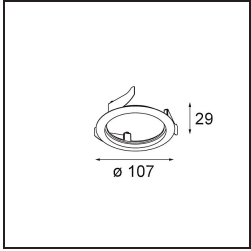

Date
Customer
Project
Type

*Wink Asy Recessed 82 1x IP54 LED 3000K Medium DE Black Structure*

**Specifications**

Material	14201432
Light Source Type	LED
LED Type	BRIDGELUX V8G8
LED technology	LED COB
CRI	Min. 90
Colour Temperature	3000K
Lifetime	L90B10 @50,000 Hours
Lamp Included	Yes
Number of Light Sources	1
CIE flux code	80 99 100 100 80
Binning (SDCM)	2
Light Direction	Down
Optic	Reflector
Input Voltage	Constant Current Driver Required
Electrical Class	III
IP Rating	54
Glow wire rating (°C)	960
Indoor/Outdoor	Indoor
Application	Ceiling
Mounting	Recessed
Cut-out size (mm)	ø98
Mounting depth (mm)	100.0
Adjustability	H 355°
Distance to Lighted Object (m)	0,1
Primary Colour & Primary Finish	Black, Structure
Gross weight (g)	288.0
Drive current (mA)	350      500
Min. forward voltage (Vf)	13,2      13,7
Max. forward voltage (Vf)	15,0      15,4
Connected load (W)	5,0      7,2
Luminous flux per lamp (lm)	458      615
Efficacy (lm/W)	92      85
Glare rating	20      22
Remark	<ul style="list-style-type: none"> <li>• This is not a complete product. Recessed Ring or Wink Flange required.</li> </ul>

Wink may be recessed and subtle, but its technical ingenuity is nothing short of remarkable. And so is its sense of humour. As its name suggests, it likes to wink at you. The streamlined design, where elegance meets high-quality finish, results in a fixture that is half hidden in the ceiling and half peeking out. Wink 82 also fits with Wink flange, a low ring around the spot.

**TM30 & CRI diagram**

**Light distribution & beam diagram**

**Installation Accessories**

- **14203009** Ring Recessed 82 Wink White Structure
- **14203032** Ring Recessed 82 Wink 1x Black Structure

- **14203030** Ring Recessed Trimless 110 1x
- Choose a required accessory