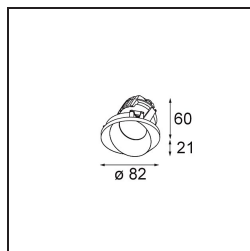

Date
Customer
Project
Type

*Wink Asy Recessed 82 1x IP54 LED 3000K Medium DE Black Structure*

**Specifications**

Material	14201432
Light Source Type	LED
LED Type	BRIDGELUX V8G8
LED technology	LED COB
CRI	Min. 90
Colour Temperature	3000K
Lifetime	L90B10 @50,000 Hours
Lamp Included	Yes
Number of Light Sources	1
CIE flux code	80 99 100 100 80
Binning (SDCM)	2
Light Direction	Down
Optic	Reflector
Input Voltage	Constant Current Driver Required
Electrical Class	III
IP Rating	54
Glow wire rating (°C)	960
Indoor/Outdoor	Indoor
Application	Ceiling
Mounting	Recessed
Cut-out size (mm)	ø98
Mounting depth (mm)	100.0
Adjustability	H 355°
Distance to Lighted Object (m)	0,1
Primary Colour & Primary Finish	Black, Structure
Gross weight (g)	288.0
Drive current (mA)	350      500
Min. forward voltage (Vf)	13,2      13,7
Max. forward voltage (Vf)	15,0      15,4
Connected load (W)	5,0      7,2
Luminous flux per lamp (lm)	458      615
Efficacy (lm/W)	92      85
Glare rating	20      22
Remark	<ul style="list-style-type: none"> <li>• This is not a complete product. Recessed Ring or Wink Flange required.</li> </ul>

**TM30 & CRI diagram**

**Light distribution & beam diagram**

**Installation Accessories**

- **14203009** Ring Recessed 82 Wink White Structure
- **14203032** Ring Recessed 82 Wink 1x Black Structure

- **14203030** Ring Recessed Trimless 110 1x
- Choose a required accessory