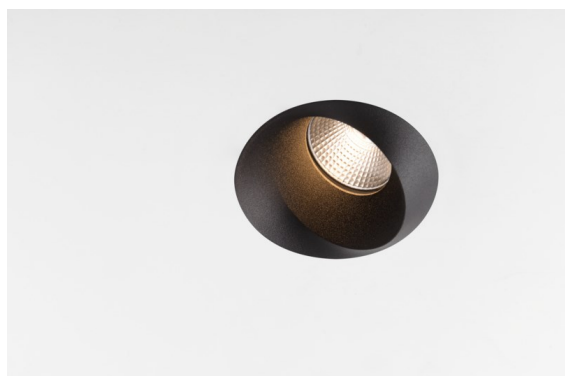

Date
Customer
Project
Type

Wink Asy Recessed 82 1x IP54 LED 3000K Medium DE Black Structure

Specifications

Material	14201432
Light Source Type	LED
LED Type	BRIDGELUX V8G8
LED technology	LED COB
CRI	Min. 90
Colour Temperature	3000K
Lifetime	L90B10 @50,000 Hours
Lamp Included	Yes
Number of Light Sources	1
CIE flux code	80 99 100 100 80
Binning (SDCM)	2
Light Direction	Down
Optic	Reflector
Input Voltage	Constant Current Driver Required
Electrical Class	III
IP Rating	54
Glow wire rating (°C)	960
Indoor/Outdoor	Indoor
Application	Ceiling
Mounting	Recessed
Cut-out size (mm)	ø98
Mounting depth (mm)	100.0
Adjustability	H 355°
Distance to Lighted Object (m)	0,1
Primary Colour & Primary Finish	Black, Structure
Gross weight (g)	288.0
Drive current (mA)	350 500
Min. forward voltage (Vf)	13,2 13,7
Max. forward voltage (Vf)	15,0 15,4
Connected load (W)	5,0 7,2
Luminous flux per lamp (lm)	458 615
Efficacy (lm/W)	92 85
Glare rating	20 22
Remark	<ul style="list-style-type: none"> This is not a complete product. Recessed Ring or Wink Flange required.

Wink may be recessed and subtle, but its technical ingenuity is nothing short of remarkable. And so is its sense of humour. As its name suggests, it likes to wink at you. The streamlined design, where elegance meets high-quality finish, results in a fixture that is half hidden in the ceiling and half peeking out. Wink 82 also fits with Wink flange, a low ring around the spot.

TM30 & CRI diagram

Light distribution & beam diagram

Installation Accessories

- **14203009** Ring Recessed 82 Wink White Structure
- **14203032** Ring Recessed 82 Wink 1x Black Structure

- **14203030** Ring Recessed Trimless 110 1x
- Choose a required accessory