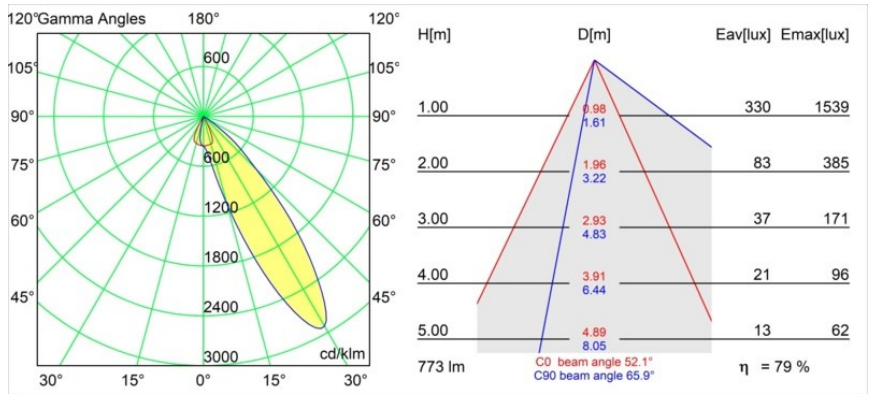

Light distribution & beam diagram