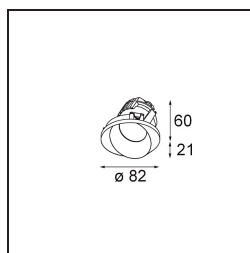

Date
Customer
Project
Type

Wink Asy Recessed 82 1x IP54 LED 3000K Medium DE Black Structure

Specifications

Material	14201432
Light Source Type	LED
LED Type	BRIDGELUX V8G8
LED technology	LED COB
CRI	Min. 90
Colour Temperature	3000K
Lifetime	L90B10 @50,000 Hours
Lamp Included	Yes
Number of Light Sources	1
CIE flux code	80 99 100 100 80
Binning (SDCM)	2
Light Direction	Down
Optic	Reflector
Input Voltage	Constant Current Driver Required
Electrical Class	III
IP Rating	54
Glow wire rating (°C)	960
Indoor/Outdoor	Indoor
Application	Ceiling
Mounting	Recessed
Cut-out size (mm)	ø98
Mounting depth (mm)	100.0
Adjustability	H 355°
Distance to Lighted Object (m)	0,1
Primary Colour & Primary Finish	Black, Structure
Gross weight (g)	288.0
Drive current (mA)	350 500
Min. forward voltage (Vf)	13,2 13,7
Max. forward voltage (Vf)	15,0 15,4
Connected load (W)	5,0 7,2
Luminous flux per lamp (lm)	458 615
Efficacy (lm/W)	92 85
Glare rating	20 22
Remark	<ul style="list-style-type: none"> This is not a complete product. Recessed Ring or Wink Flange required.

TM30 & CRI diagram

Light distribution & beam diagram

Installation Accessories

- **14203009** Ring Recessed 82 Wink White Structure
- **14203032** Ring Recessed 82 Wink 1x Black Structure

- **14203030** Ring Recessed Trimless 110 1x
- Choose a required accessory