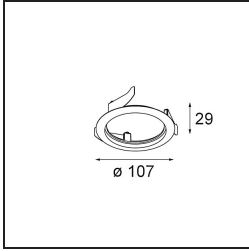

Date
Customer
Project
Type

Wink Asy Recessed 82 1x IP54 LED 3000K Medium DE Black Structure

Specifications

Material	14201432
Light Source Type	LED
LED Type	BRIDGELUX V8G8
LED technology	LED COB
CRI	Min. 90
Colour Temperature	3000K
Lifetime	L90B10 @50,000 Hours
Lamp Included	Yes
Number of Light Sources	1
CIE flux code	80 99 100 100 80
Binning (SDCM)	2
Light Direction	Down
Optic	Reflector
Input Voltage	Constant Current Driver Required
Electrical Class	III
IP Rating	54
Glow wire rating (°C)	960
Indoor/Outdoor	Indoor
Application	Ceiling
Mounting	Recessed
Cut-out size (mm)	ø98
Mounting depth (mm)	100.0
Adjustability	H 355°
Distance to Lighted Object (m)	0,1
Primary Colour & Primary Finish	Black, Structure
Gross weight (g)	288.0
Drive current (mA)	350 500
Min. forward voltage (Vf)	13,2 13,7
Max. forward voltage (Vf)	15,0 15,4
Connected load (W)	5,0 7,2
Luminous flux per lamp (lm)	458 615
Efficacy (lm/W)	92 85
Glare rating	20 22
Remark	<ul style="list-style-type: none"> This is not a complete product. Recessed Ring or Wink Flange required.

Wink may be recessed and subtle, but its technical ingenuity is nothing short of remarkable. And so is its sense of humour. As its name suggests, it likes to wink at you. The streamlined design, where elegance meets high-quality finish, results in a fixture that is half hidden in the ceiling and half peeking out. Wink 82 also fits with Wink flange, a low ring around the spot.

TM30 & CRI diagram

Light distribution & beam diagram

Installation Accessories

- **14203009** Ring Recessed 82 Wink White Structure
- **14203032** Ring Recessed 82 Wink 1x Black Structure

- **14203030** Ring Recessed Trimless 110 1x
- Choose a required accessory