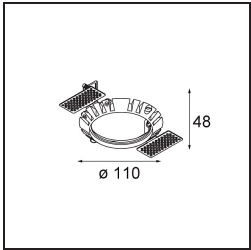

Date
Customer
Project
Type

*Wink Asy Recessed 82 1x IP54 LED 3000K Medium DE Black Structure*

**Specifications**

Material	14201432
Light Source Type	LED
LED Type	BRIDGELUX V8G8
LED technology	LED COB
CRI	Min. 90
Colour Temperature	3000K
Lifetime	L90B10 @50,000 Hours
Lamp Included	Yes
Number of Light Sources	1
CIE flux code	80 99 100 100 80
Binning (SDCM)	2
Light Direction	Down
Optic	Reflector
Input Voltage	Constant Current Driver Required
Electrical Class	III
IP Rating	54
Glow wire rating (°C)	960
Indoor/Outdoor	Indoor
Application	Ceiling
Mounting	Recessed
Cut-out size (mm)	ø98
Mounting depth (mm)	100.0
Adjustability	H 355°
Distance to Lighted Object (m)	0,1
Primary Colour & Primary Finish	Black, Structure
Gross weight (g)	288.0
Drive current (mA)	350      500
Min. forward voltage (Vf)	13,2      13,7
Max. forward voltage (Vf)	15,0      15,4
Connected load (W)	5,0      7,2
Luminous flux per lamp (lm)	458      615
Efficacy (lm/W)	92      85
Glare rating	20      22
Remark	<ul style="list-style-type: none"> <li>• This is not a complete product. Recessed Ring or Wink Flange required.</li> </ul>

Wink may be recessed and subtle, but its technical ingenuity is nothing short of remarkable. And so is its sense of humour. As its name suggests, it likes to wink at you. The streamlined design, where elegance meets high-quality finish, results in a fixture that is half hidden in the ceiling and half peeking out. Wink 82 also fits with Wink flange, a low ring around the spot.

**TM30 & CRI diagram**

**Light distribution & beam diagram**

**Installation Accessories**

- **14203009** Ring Recessed 82 Wink White Structure
- **14203032** Ring Recessed 82 Wink 1x Black Structure

- **14203030** Ring Recessed Trimless 110 1x
- Choose a required accessory