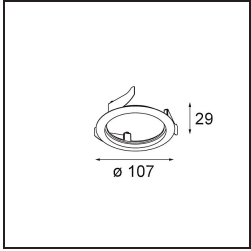

Date
Customer
Project
Type

*Wink Asy Recessed 82 1x IP54 LED 3000K Medium DE White Structure*

**Specifications**

Material	14201409
Light Source Type	LED
LED Type	BRIDGELUX V8G8
LED technology	LED COB
CRI	Min. 90
Colour Temperature	3000K
Lifetime	L90B10 @50,000 Hours
Lamp Included	Yes
Number of Light Sources	1
CIE flux code	76 97 99 100 94
Binning (SDCM)	2
Light Direction	Down
Optic	Reflector
Input Voltage	Constant Current Driver Required
Electrical Class	III
IP Rating	54
Glow wire rating (°C)	960
Indoor/Outdoor	Indoor
Application	Ceiling
Mounting	Recessed
Cut-out size (mm)	ø98
Mounting depth (mm)	100.0
Adjustability	H 355°
Distance to Lighted Object (m)	0,1
Primary Colour & Primary Finish	White, Structure
Gross weight (g)	288.0
Drive current (mA)	350      500
Min. forward voltage (Vf)	13,2      13,7
Max. forward voltage (Vf)	15,0      15,4
Connected load (W)	5,0      7,2
Luminous flux per lamp (lm)	541      726
Efficacy (lm/W)	108      101
Glare rating	23      24
Remark	<ul style="list-style-type: none"> <li>• This is not a complete product. Recessed Ring or Wink Flange required.</li> </ul>

Wink may be recessed and subtle, but its technical ingenuity is nothing short of remarkable. And so is its sense of humour. As its name suggests, it likes to wink at you. The streamlined design, where elegance meets high-quality finish, results in a fixture that is half hidden in the ceiling and half peeking out. Wink 82 also fits with Wink flange, a low ring around the spot.

**TM30 & CRI diagram**

**Light distribution & beam diagram**

**Installation Accessories**

- **14203009** Ring Recessed 82 Wink White Structure
- **14203032** Ring Recessed 82 Wink 1x Black Structure

- **14203030** Ring Recessed Trimless 110 1x
- Choose a required accessory