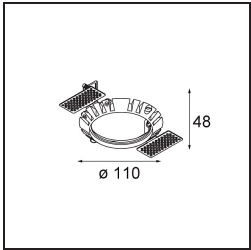

Date
Customer
Project
Type

*Wink Asy Recessed 82 1x IP54 LED 3000K Medium DE White Structure*

**Specifications**

Material	14201409
Light Source Type	LED
LED Type	BRIDGELUX V8G8
LED technology	LED COB
CRI	Min. 90
Colour Temperature	3000K
Lifetime	L90B10 @50,000 Hours
Lamp Included	Yes
Number of Light Sources	1
CIE flux code	76 97 99 100 94
Binning (SDCM)	2
Light Direction	Down
Optic	Reflector
Input Voltage	Constant Current Driver Required
Electrical Class	III
IP Rating	54
Glow wire rating (°C)	960
Indoor/Outdoor	Indoor
Application	Ceiling
Mounting	Recessed
Cut-out size (mm)	ø98
Mounting depth (mm)	100.0
Adjustability	H 355°
Distance to Lighted Object (m)	0,1
Primary Colour & Primary Finish	White, Structure
Gross weight (g)	288.0
Drive current (mA)	350      500
Min. forward voltage (Vf)	13,2      13,7
Max. forward voltage (Vf)	15,0      15,4
Connected load (W)	5,0      7,2
Luminous flux per lamp (lm)	541      726
Efficacy (lm/W)	108      101
Glare rating	23      24
Remark	<ul style="list-style-type: none"> <li>• This is not a complete product. Recessed Ring or Wink Flange required.</li> </ul>

Wink may be recessed and subtle, but its technical ingenuity is nothing short of remarkable. And so is its sense of humour. As its name suggests, it likes to wink at you. The streamlined design, where elegance meets high-quality finish, results in a fixture that is half hidden in the ceiling and half peeking out. Wink 82 also fits with Wink flange, a low ring around the spot.

**TM30 & CRI diagram**

**Light distribution & beam diagram**

**Installation Accessories**

- **14203009** Ring Recessed 82 Wink White Structure
- **14203032** Ring Recessed 82 Wink 1x Black Structure

- **14203030** Ring Recessed Trimless 110 1x
- Choose a required accessory