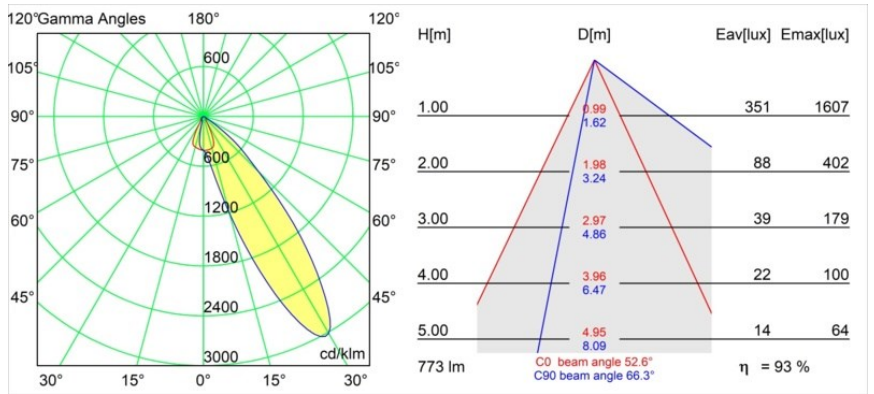

Light distribution & beam diagram