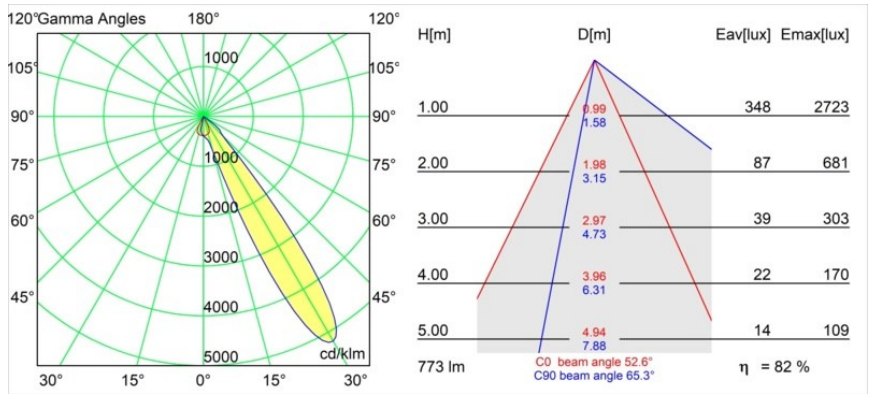

Light distribution & beam diagram