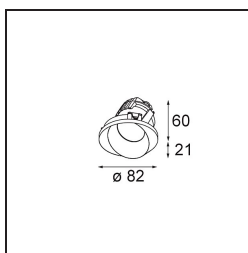

Date
Customer
Project
Type

Wink Asy Recessed 82 1x IP54 LED 3000K Spot DE Black Structure

Wink may be recessed and subtle, but its technical ingenuity is nothing short of remarkable. And so is its sense of humour. As its name suggests, it likes to wink at you. The streamlined design, where elegance meets high-quality finish, results in a fixture that is half hidden in the ceiling and half peeking out. Wink 82 also fits with Wink flange, a low ring around the spot.

Specifications

Material	14201332
Light Source Type	LED
LED Type	BRIDGELUX V8G8
LED technology	LED COB
CRI	Min. 90
Colour Temperature	3000K
Lifetime	L90B10 @50,000 Hours
Lamp Included	Yes
Number of Light Sources	1
CIE flux code	85 99 100 100 83
Binning (SDCM)	2
Light Direction	Down
Optic	Reflector
Input Voltage	Constant Current Driver Required
Electrical Class	III
IP Rating	54
Glow wire rating (°C)	960
Indoor/Outdoor	Indoor
Application	Ceiling
Mounting	Recessed
Cut-out size (mm)	ø98
Mounting depth (mm)	100.0
Adjustability	H 355°
Distance to Lighted Object (m)	0,1
Primary Colour & Primary Finish	Black, Structure
Gross weight (g)	288.0
Drive current (mA)	350 500
Min. forward voltage (Vf)	13.2 13.7
Max. forward voltage (Vf)	15.0 15.4
Connected load (W)	5.0 7.2
Luminous flux per lamp (lm)	475 638
Efficacy (lm/W)	95 89
Glare rating	21 22
Remark	<ul style="list-style-type: none"> This is not a complete product. Recessed Ring or Wink Flange required.

TM30 & CRI diagram

Light distribution & beam diagram

Diagrams

Installation Accessories

- **14203009** Ring Recessed 82 Wink White Structure
- **14203032** Ring Recessed 82 Wink 1x Black Structure

- **14203030** Ring Recessed Trimless 110 1x
- Choose a required accessory