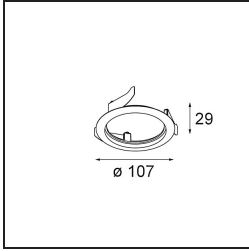

Specifications

Material	14201332
Light Source Type	LED
LED Type	BRIDGELUX V8G8
LED technology	LED COB
CRI	Min. 90
Colour Temperature	3000K
Lifetime	L90B10 @50,000 Hours
Lamp Included	Yes
Number of Light Sources	1
CIE flux code	85 99 100 100 83
Binning (SDCM)	2
Light Direction	Down
Optic	Reflector
Input Voltage	Constant Current Driver Required
Electrical Class	III
IP Rating	54
Glow wire rating (°C)	960
Indoor/Outdoor	Indoor
Application	Ceiling
Mounting	Recessed
Cut-out size (mm)	ø98
Mounting depth (mm)	100.0
Adjustability	H 355°
Distance to Lighted Object (m)	0,1
Primary Colour & Primary Finish	Black, Structure
Gross weight (g)	288.0
Drive current (mA)	350 500
Min. forward voltage (Vf)	13,2 13,7
Max. forward voltage (Vf)	15,0 15,4
Connected load (W)	5,0 7,2
Luminous flux per lamp (lm)	475 638
Efficacy (lm/W)	95 89
Glare rating	21 22
Remark	<ul style="list-style-type: none"> This is not a complete product. Recessed Ring or Wink Flange required.

TM30 & CRI diagram

Light distribution & beam diagram

Diagrams

Installation Accessories

- **14203009** Ring Recessed 82 Wink White Structure
- **14203032** Ring Recessed 82 Wink 1x Black Structure

- **14203030** Ring Recessed Trimless 110 1x
- Choose a required accessory