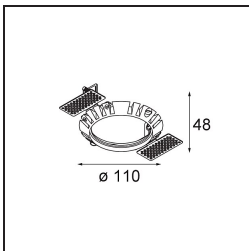

Specifications

Material	14201332
Light Source Type	LED
LED Type	BRIDGELUX V8G8
LED technology	LED COB
CRI	Min. 90
Colour Temperature	3000K
Lifetime	L90B10 @50,000 Hours
Lamp Included	Yes
Number of Light Sources	1
CIE flux code	85 99 100 100 83
Binning (SDCM)	2
Light Direction	Down
Optic	Reflector
Input Voltage	Constant Current Driver Required
Electrical Class	III
IP Rating	54
Glow wire rating (°C)	960
Indoor/Outdoor	Indoor
Application	Ceiling
Mounting	Recessed
Cut-out size (mm)	ø98
Mounting depth (mm)	100.0
Adjustability	H 355°
Distance to Lighted Object (m)	0,1
Primary Colour & Primary Finish	Black, Structure
Gross weight (g)	288.0
Drive current (mA)	350 500
Min. forward voltage (Vf)	13.2 13.7
Max. forward voltage (Vf)	15.0 15.4
Connected load (W)	5.0 7.2
Luminous flux per lamp (lm)	475 638
Efficacy (lm/W)	95 89
Glare rating	21 22
Remark	<ul style="list-style-type: none"> This is not a complete product. Recessed Ring or Wink Flange required.

TM30 & CRI diagram

Light distribution & beam diagram

Diagrams

Installation Accessories

- **14203009** Ring Recessed 82 Wink White Structure
- **14203032** Ring Recessed 82 Wink 1x Black Structure

- **14203030** Ring Recessed Trimless 110 1x
- Choose a required accessory