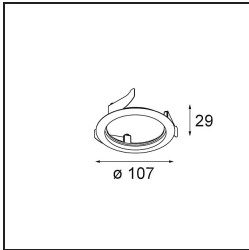

Specifications

Material	14201332
Light Source Type	LED
LED Type	BRIDGELUX V8G8
LED technology	LED COB
CRI	Min. 90
Colour Temperature	3000K
Lifetime	L90B10 @50,000 Hours
Lamp Included	Yes
Number of Light Sources	1
CIE flux code	85 99 100 100 83
Binning (SDCM)	2
Light Direction	Down
Optic	Reflector
Input Voltage	Constant Current Driver Required
Electrical Class	III
IP Rating	54
Glow wire rating (°C)	960
Indoor/Outdoor	Indoor
Application	Ceiling
Mounting	Recessed
Cut-out size (mm)	ø98
Mounting depth (mm)	100.0
Adjustability	H 355°
Distance to Lighted Object (m)	0,1
Primary Colour & Primary Finish	Black, Structure
Gross weight (g)	288.0
Drive current (mA)	350 500
Min. forward voltage (Vf)	13.2 13.7
Max. forward voltage (Vf)	15.0 15.4
Connected load (W)	5.0 7.2
Luminous flux per lamp (lm)	475 638
Efficacy (lm/W)	95 89
Glare rating	21 22
Remark	<ul style="list-style-type: none"> This is not a complete product. Recessed Ring or Wink Flange required.

TM30 & CRI diagram

Light distribution & beam diagram

Diagrams

Installation Accessories

- **14203009** Ring Recessed 82 Wink White Structure
- **14203032** Ring Recessed 82 Wink 1x Black Structure

- **14203030** Ring Recessed Trimless 110 1x
- Choose a required accessory