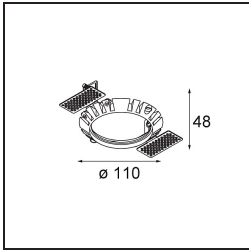

Specifications

Material	14201332
Light Source Type	LED
LED Type	BRIDGELUX V8G8
LED technology	LED COB
CRI	Min. 90
Colour Temperature	3000K
Lifetime	L90B10 @50,000 Hours
Lamp Included	Yes
Number of Light Sources	1
CIE flux code	85 99 100 100 83
Binning (SDCM)	2
Light Direction	Down
Optic	Reflector
Input Voltage	Constant Current Driver Required
Electrical Class	III
IP Rating	54
Glow wire rating (°C)	960
Indoor/Outdoor	Indoor
Application	Ceiling
Mounting	Recessed
Cut-out size (mm)	ø98
Mounting depth (mm)	100.0
Adjustability	H 355°
Distance to Lighted Object (m)	0,1
Primary Colour & Primary Finish	Black, Structure
Gross weight (g)	288.0
Drive current (mA)	350 500
Min. forward voltage (Vf)	13,2 13,7
Max. forward voltage (Vf)	15,0 15,4
Connected load (W)	5,0 7,2
Luminous flux per lamp (lm)	475 638
Efficacy (lm/W)	95 89
Glare rating	21 22
Remark	<ul style="list-style-type: none"> This is not a complete product. Recessed Ring or Wink Flange required.

TM30 & CRI diagram

Light distribution & beam diagram

Diagrams

Installation Accessories

- **14203009** Ring Recessed 82 Wink White Structure
- **14203032** Ring Recessed 82 Wink 1x Black Structure

- **14203030** Ring Recessed Trimless 110 1x
- Choose a required accessory