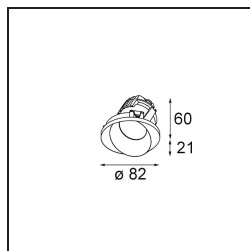

Date
Customer
Project
Type

Wink Asy Recessed 82 1x IP54 LED 3000K Spot DE Black Structure

Wink may be recessed and subtle, but its technical ingenuity is nothing short of remarkable. And so is its sense of humour. As its name suggests, it likes to wink at you. The streamlined design, where elegance meets high-quality finish, results in a fixture that is half hidden in the ceiling and half peeking out. Wink 82 also fits with Wink flange, a low ring around the spot.

Specifications

Material	14201332
Light Source Type	LED
LED Type	BRIDGELUX V8G8
LED technology	LED COB
CRI	Min. 90
Colour Temperature	3000K
Lifetime	L90B10 @50,000 Hours
Lamp Included	Yes
Number of Light Sources	1
CIE flux code	85 99 100 100 83
Binning (SDCM)	2
Light Direction	Down
Optic	Reflector
Input Voltage	Constant Current Driver Required
Electrical Class	III
IP Rating	54
Glow wire rating (°C)	960
Indoor/Outdoor	Indoor
Application	Ceiling
Mounting	Recessed
Cut-out size (mm)	ø98
Mounting depth (mm)	100.0
Adjustability	H 355°
Distance to Lighted Object (m)	0,1
Primary Colour & Primary Finish	Black, Structure
Gross weight (g)	288.0
Drive current (mA)	350 500
Min. forward voltage (Vf)	13,2 13,7
Max. forward voltage (Vf)	15,0 15,4
Connected load (W)	5,0 7,2
Luminous flux per lamp (lm)	475 638
Efficacy (lm/W)	95 89
Glare rating	21 22
Remark	<ul style="list-style-type: none"> This is not a complete product. Recessed Ring or Wink Flange required.

TM30 & CRI diagram

Light distribution & beam diagram

Diagrams

Installation Accessories

- **14203009** Ring Recessed 82 Wink White Structure
- **14203032** Ring Recessed 82 Wink 1x Black Structure

- **14203030** Ring Recessed Trimless 110 1x
- Choose a required accessory