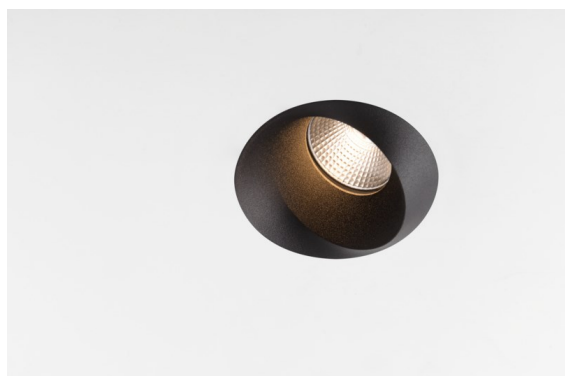

Date
Customer
Project
Type

Wink Asy Recessed 82 1x IP54 LED 3000K Spot DE Black Structure

Wink may be recessed and subtle, but its technical ingenuity is nothing short of remarkable. And so is its sense of humour. As its name suggests, it likes to wink at you. The streamlined design, where elegance meets high-quality finish, results in a fixture that is half hidden in the ceiling and half peeking out. Wink 82 also fits with Wink flange, a low ring around the spot.

Specifications

Material	14201332
Light Source Type	LED
LED Type	BRIDGELUX V8G8
LED technology	LED COB
CRI	Min. 90
Colour Temperature	3000K
Lifetime	L90B10 @50,000 Hours
Lamp Included	Yes
Number of Light Sources	1
CIE flux code	85 99 100 100 83
Binning (SDCM)	2
Light Direction	Down
Optic	Reflector
Input Voltage	Constant Current Driver Required
Electrical Class	III
IP Rating	54
Glow wire rating (°C)	960
Indoor/Outdoor	Indoor
Application	Ceiling
Mounting	Recessed
Cut-out size (mm)	ø98
Mounting depth (mm)	100.0
Adjustability	H 355°
Distance to Lighted Object (m)	0,1
Primary Colour & Primary Finish	Black, Structure
Gross weight (g)	288.0
Drive current (mA)	350 500
Min. forward voltage (Vf)	13.2 13.7
Max. forward voltage (Vf)	15.0 15.4
Connected load (W)	5.0 7.2
Luminous flux per lamp (lm)	475 638
Efficacy (lm/W)	95 89
Glare rating	21 22
Remark	<ul style="list-style-type: none"> This is not a complete product. Recessed Ring or Wink Flange required.

TM30 & CRI diagram

Light distribution & beam diagram

Diagrams

Installation Accessories

- **14203009** Ring Recessed 82 Wink White Structure
- **14203032** Ring Recessed 82 Wink 1x Black Structure

- **14203030** Ring Recessed Trimless 110 1x
- Choose a required accessory