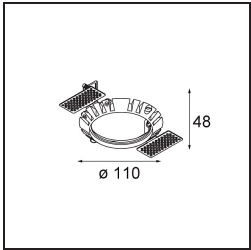

### Specifications

Material	14201309
Light Source Type	LED
LED Type	BRIDGELUX V8G8
LED technology	LED COB
CRI	Min. 90
Colour Temperature	3000K
Lifetime	L90B10 @50,000 Hours
Lamp Included	Yes
Number of Light Sources	1
CIE flux code	80 97 99 100 94
Binning (SDCM)	2
Light Direction	Down
Optic	Reflector
Input Voltage	Constant Current Driver Required
Electrical Class	III
IP Rating	54
Glow wire rating (°C)	960
Indoor/Outdoor	Indoor
Application	Ceiling
Mounting	Recessed
Cut-out size (mm)	ø98
Mounting depth (mm)	100.0
Adjustability	H 355°
Distance to Lighted Object (m)	0,1
Primary Colour & Primary Finish	White, Structure
Gross weight (g)	288.0
Drive current (mA)	350      500
Min. forward voltage (Vf)	13,2      13,7
Max. forward voltage (Vf)	15,0      15,4
Connected load (W)	5,0      7,2
Luminous flux per lamp (lm)	540      725
Efficacy (lm/W)	108      101
Glare rating	23      24
Remark	<ul style="list-style-type: none"> <li>This is not a complete product. Recessed Ring or Wink Flange required.</li> </ul>

Wink may be recessed and subtle, but its technical ingenuity is nothing short of remarkable. And so is its sense of humour. As its name suggests, it likes to wink at you. The streamlined design, where elegance meets high-quality finish, results in a fixture that is half hidden in the ceiling and half peeking out. Wink 82 also fits with Wink flange, a low ring around the spot.

**TM30 & CRI diagram**

**Light distribution & beam diagram**

**Installation Accessories**

- **14203009** Ring Recessed 82 Wink White Structure
- **14203032** Ring Recessed 82 Wink 1x Black Structure

- **14203030** Ring Recessed Trimless 110 1x
- Choose a required accessory