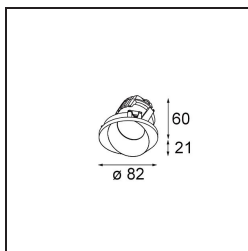

Date
Customer
Project
Type

Wink Asy Recessed 82 1x IP54 LED 3000K Spot DE White Structure

Wink may be recessed and subtle, but its technical ingenuity is nothing short of remarkable. And so is its sense of humour. As its name suggests, it likes to wink at you. The streamlined design, where elegance meets high-quality finish, results in a fixture that is half hidden in the ceiling and half peeking out. Wink 82 also fits with Wink flange, a low ring around the spot.

Specifications

Material	14201309
Light Source Type	LED
LED Type	BRIDGELUX V8G8
LED technology	LED COB
CRI	Min. 90
Colour Temperature	3000K
Lifetime	L90B10 @50,000 Hours
Lamp Included	Yes
Number of Light Sources	1
CIE flux code	80 97 99 100 94
Binning (SDCM)	2
Light Direction	Down
Optic	Reflector
Input Voltage	Constant Current Driver Required
Electrical Class	III
IP Rating	54
Glow wire rating (°C)	960
Indoor/Outdoor	Indoor
Application	Ceiling
Mounting	Recessed
Cut-out size (mm)	ø98
Mounting depth (mm)	100.0
Adjustability	H 355°
Distance to Lighted Object (m)	0,1
Primary Colour & Primary Finish	White, Structure
Gross weight (g)	288.0
Drive current (mA)	350 500
Min. forward voltage (Vf)	13,2 13,7
Max. forward voltage (Vf)	15,0 15,4
Connected load (W)	5,0 7,2
Luminous flux per lamp (lm)	540 725
Efficacy (lm/W)	108 101
Glare rating	23 24
Remark	<ul style="list-style-type: none"> This is not a complete product. Recessed Ring or Wink Flange required.