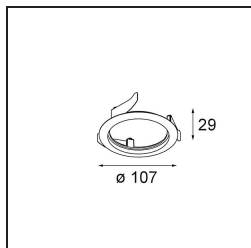

Specifications

Material	14201309
Light Source Type	LED
LED Type	BRIDGELUX V8G8
LED technology	LED COB
CRI	Min. 90
Colour Temperature	3000K
Lifetime	L90B10 @50,000 Hours
Lamp Included	Yes
Number of Light Sources	1
CIE flux code	80 97 99 100 94
Binning (SDCM)	2
Light Direction	Down
Optic	Reflector
Input Voltage	Constant Current Driver Required
Electrical Class	III
IP Rating	54
Glow wire rating (°C)	960
Indoor/Outdoor	Indoor
Application	Ceiling
Mounting	Recessed
Cut-out size (mm)	ø98
Mounting depth (mm)	100.0
Adjustability	H 355°
Distance to Lighted Object (m)	0,1
Primary Colour & Primary Finish	White, Structure
Gross weight (g)	288.0
Drive current (mA)	350 500
Min. forward voltage (Vf)	13,2 13,7
Max. forward voltage (Vf)	15,0 15,4
Connected load (W)	5,0 7,2
Luminous flux per lamp (lm)	540 725
Efficacy (lm/W)	108 101
Glare rating	23 24
Remark	<ul style="list-style-type: none"> This is not a complete product. Recessed Ring or Wink Flange required.

TM30 & CRI diagram

Light distribution & beam diagram

Installation Accessories

- **14203009** Ring Recessed 82 Wink White Structure
- **14203032** Ring Recessed 82 Wink 1x Black Structure

- **14203030** Ring Recessed Trimless 110 1x