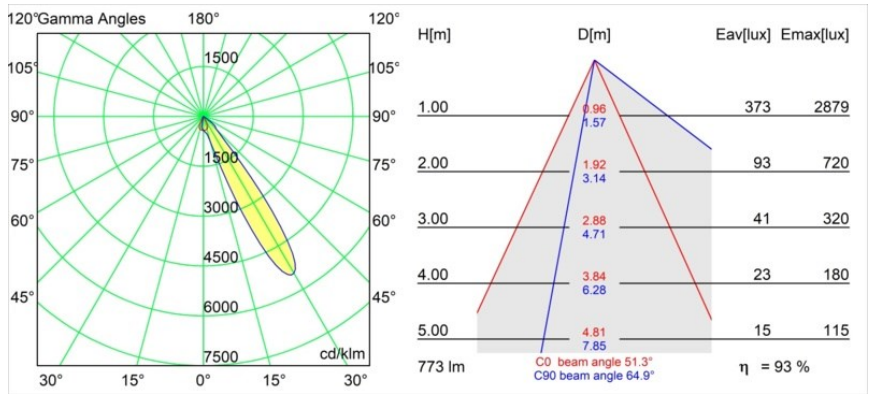

Light distribution & beam diagram