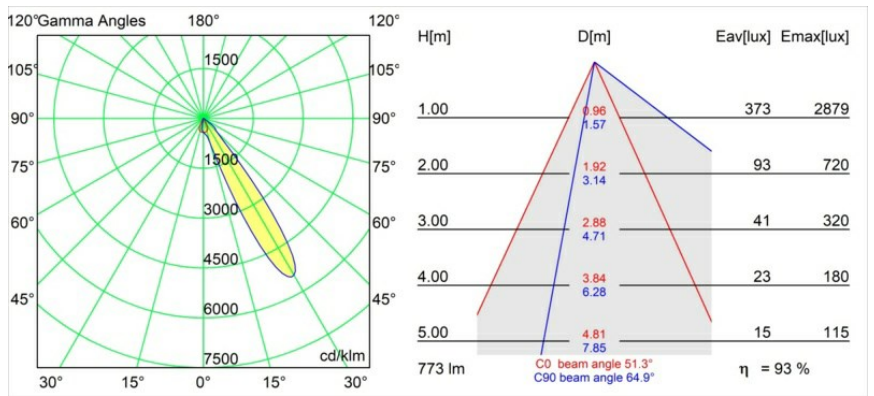

Light distribution & beam diagram