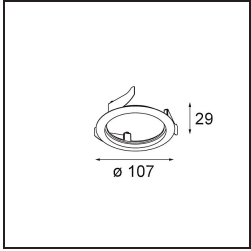

### Specifications

Material	14201309
Light Source Type	LED
LED Type	BRIDGELUX V8G8
LED technology	LED COB
CRI	Min. 90
Colour Temperature	3000K
Lifetime	L90B10 @50,000 Hours
Lamp Included	Yes
Number of Light Sources	1
CIE flux code	80 97 99 100 94
Binning (SDCM)	2
Light Direction	Down
Optic	Reflector
Input Voltage	Constant Current Driver Required
Electrical Class	III
IP Rating	54
Glow wire rating (°C)	960
Indoor/Outdoor	Indoor
Application	Ceiling
Mounting	Recessed
Cut-out size (mm)	ø98
Mounting depth (mm)	100.0
Adjustability	H 355°
Distance to Lighted Object (m)	0,1
Primary Colour & Primary Finish	White, Structure
Gross weight (g)	288.0
Drive current (mA)	350      500
Min. forward voltage (Vf)	13,2      13,7
Max. forward voltage (Vf)	15,0      15,4
Connected load (W)	5,0      7,2
Luminous flux per lamp (lm)	540      725
Efficacy (lm/W)	108      101
Glare rating	23      24
Remark	<ul style="list-style-type: none"> <li>This is not a complete product. Recessed Ring or Wink Flange required.</li> </ul>

Wink may be recessed and subtle, but its technical ingenuity is nothing short of remarkable. And so is its sense of humour. As its name suggests, it likes to wink at you. The streamlined design, where elegance meets high-quality finish, results in a fixture that is half hidden in the ceiling and half peeking out. Wink 82 also fits with Wink flange, a low ring around the spot.

**TM30 & CRI diagram**

**Light distribution & beam diagram**

**Installation Accessories**

- **14203009** Ring Recessed 82 Wink White Structure
- **14203032** Ring Recessed 82 Wink 1x Black Structure

- **14203030** Ring Recessed Trimless 110 1x
- Choose a required accessory