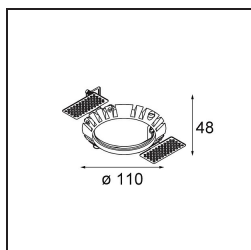

Specifications

Material	14201309
Light Source Type	LED
LED Type	BRIDGELUX V8G8
LED technology	LED COB
CRI	Min. 90
Colour Temperature	3000K
Lifetime	L90B10 @50,000 Hours
Lamp Included	Yes
Number of Light Sources	1
CIE flux code	80 97 99 100 94
Binning (SDCM)	2
Light Direction	Down
Optic	Reflector
Input Voltage	Constant Current Driver Required
Electrical Class	III
IP Rating	54
Glow wire rating (°C)	960
Indoor/Outdoor	Indoor
Application	Ceiling
Mounting	Recessed
Cut-out size (mm)	ø98
Mounting depth (mm)	100.0
Adjustability	H 355°
Distance to Lighted Object (m)	0,1
Primary Colour & Primary Finish	White, Structure
Gross weight (g)	288.0
Drive current (mA)	350 500
Min. forward voltage (Vf)	13,2 13,7
Max. forward voltage (Vf)	15,0 15,4
Connected load (W)	5,0 7,2
Luminous flux per lamp (lm)	540 725
Efficacy (lm/W)	108 101
Glare rating	23 24
Remark	<ul style="list-style-type: none"> This is not a complete product. Recessed Ring or Wink Flange required.

TM30 & CRI diagram

Light distribution & beam diagram

Installation Accessories

- **14203009** Ring Recessed 82 Wink White Structure
- **14203032** Ring Recessed 82 Wink 1x Black Structure

- **14203030** Ring Recessed Trimless 110 1x