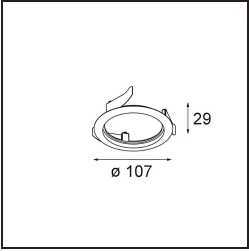

---

Remark

- This is not a complete product. Recessed Ring or Wink Flange required.

**TM30 & CRI diagram**

**Light distribution & beam diagram**

Diagrams

**Accesorios Instalación**

- **14203009** Ring Recessed 82 Wink White Structure
- **14203032** Ring Recessed 82 Wink 1x Black Structure