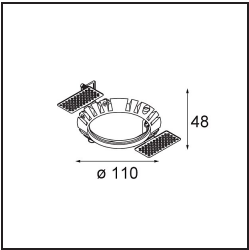

---

Remark

- This is not a complete product. Recessed Ring or Wink Flange required.

**TM30 & CRI diagram**

**Light distribution & beam diagram**

Diagrams

**Accesorios Instalación**

- **14203009** Ring Recessed 82 Wink White Structure
- **14203032** Ring Recessed 82 Wink 1x Black Structure