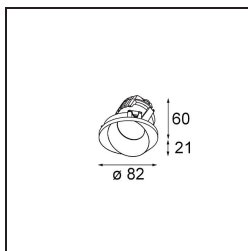

Date
Customer
Project
Type

*Wink Asy Recessed 82 1x IP54 LED 2700K Flood DE Black Structure*

**Specifications**

Material	14201232
Light Source Type	LED
LED Type	BRIDGELUX V8G8
LED technology	LED COB
CRI	Min. 90
Colour Temperature	2700K
Lifetime	L90B10 @50,000 Hours
Lamp Included	Yes
Number of Light Sources	1
CIE flux code	78 100 100 100 82
Binning (SDCM)	2
Light Direction	Down
Optic	Reflector
Input Voltage	Constant Current Driver Required
Electrical Class	III
IP Rating	54
Glow wire rating (°C)	960
Indoor/Outdoor	Indoor
Application	Ceiling
Mounting	Recessed
Cut-out size (mm)	ø98
Mounting depth (mm)	100.0
Adjustability	H 355°
Distance to Lighted Object (m)	0,1
Primary Colour & Primary Finish	Black, Structure
Gross weight (g)	288.0
Drive current (mA)	350      500
Min. forward voltage (Vf)	13,2      13,7
Max. forward voltage (Vf)	15,0      15,4
Connected load (W)	5,0      7,2
Delivered lumens (lm)	454      609
Efficacy (lm/W)	91      85
Glare rating	21      22
Remark	<ul style="list-style-type: none"> <li>This is not a complete product. Recessed Ring or Wink Flange required.</li> </ul>