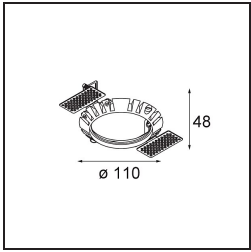

Date
Customer
Project
Type

Wink Asy Recessed 82 1x IP54 LED 2700K Flood DE Black Structure

Specifications

Material	14201232
Light Source Type	LED
LED Type	BRIDGELUX V8G8
LED technology	LED COB
CRI	Min. 90
Colour Temperature	2700K
Lifetime	L90B10 @50,000 Hours
Lamp Included	Yes
Number of Light Sources	1
CIE flux code	78 100 100 100 82
Binning (SDCM)	2
Light Direction	Down
Optic	Reflector
Input Voltage	Constant Current Driver Required
Electrical Class	III
IP Rating	54
Glow wire rating (°C)	960
Indoor/Outdoor	Indoor
Application	Ceiling
Mounting	Recessed
Cut-out size (mm)	ø98
Mounting depth (mm)	100.0
Adjustability	H 355°
Distance to Lighted Object (m)	0,1
Primary Colour & Primary Finish	Black, Structure
Gross weight (g)	288.0
Drive current (mA)	350 500
Min. forward voltage (Vf)	13,2 13,7
Max. forward voltage (Vf)	15,0 15,4
Connected load (W)	5,0 7,2
Luminous flux per lamp (lm)	454 609
Efficacy (lm/W)	91 85
Glare rating	21 22
Remark	<ul style="list-style-type: none"> This is not a complete product. Recessed Ring or Wink Flange required.

Wink may be recessed and subtle, but its technical ingenuity is nothing short of remarkable. And so is its sense of humour. As its name suggests, it likes to wink at you. The streamlined design, where elegance meets high-quality finish, results in a fixture that is half hidden in the ceiling and half peeking out. Wink 82 also fits with Wink flange, a low ring around the spot.

TM30 & CRI diagram

Light distribution & beam diagram

Installation Accessories

- **14203009** Ring Recessed 82 Wink White Structure
- **14203032** Ring Recessed 82 Wink 1x Black Structure

- **14203030** Ring Recessed Trimless 110 1x
- Choose a required accessory