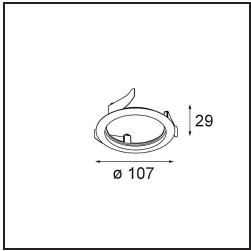

Date
Customer
Project
Type

*Wink Asy Recessed 82 1x IP54 LED 2700K Flood DE Black Structure*

**Specifications**

Material	14201232
Light Source Type	LED
LED Type	BRIDGELUX V8G8
LED technology	LED COB
CRI	Min. 90
Colour Temperature	2700K
Lifetime	L90B10 @50,000 Hours
Lamp Included	Yes
Number of Light Sources	1
CIE flux code	78 100 100 100 82
Binning (SDCM)	2
Light Direction	Down
Optic	Reflector
Input Voltage	Constant Current Driver Required
Electrical Class	III
IP Rating	54
Glow wire rating (°C)	960
Indoor/Outdoor	Indoor
Application	Ceiling
Mounting	Recessed
Cut-out size (mm)	ø98
Mounting depth (mm)	100.0
Adjustability	H 355°
Distance to Lighted Object (m)	0,1
Primary Colour & Primary Finish	Black, Structure
Gross weight (g)	288.0
Drive current (mA)	350      500
Min. forward voltage (Vf)	13,2      13,7
Max. forward voltage (Vf)	15,0      15,4
Connected load (W)	5,0      7,2
Delivered lumens (lm)	454      609
Efficacy (lm/W)	91      85
Glare rating	21      22
Remark	<ul style="list-style-type: none"> <li>This is not a complete product. Recessed Ring or Wink Flange required.</li> </ul>

Wink may be recessed and subtle, but its technical ingenuity is nothing short of remarkable. And so is its sense of humour. As its name suggests, it likes to wink at you. The streamlined design, where elegance meets high-quality finish, results in a fixture that is half hidden in the ceiling and half peeking out. Wink 82 also fits with Wink flange, a low ring around the spot.

**TM30 & CRI diagram**

**Light distribution & beam diagram**

**Installation Accessories**

- **14203009** Ring Recessed 82 Wink White Structure
- **14203032** Ring Recessed 82 Wink 1x Black Structure

- **14203030** Ring Recessed Trimless 110 1x