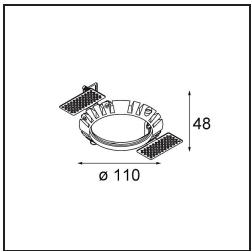

Date
Customer
Project
Type

*Wink Asy Recessed 82 1x IP54 LED 2700K Flood DE Black Structure*

**Specifications**

Material	14201232
Light Source Type	LED
LED Type	BRIDGELUX V8G8
LED technology	LED COB
CRI	Min. 90
Colour Temperature	2700K
Lifetime	L90B10 @50,000 Hours
Lamp Included	Yes
Number of Light Sources	1
CIE flux code	78 100 100 100 82
Binning (SDCM)	2
Light Direction	Down
Optic	Reflector
Input Voltage	Constant Current Driver Required
Electrical Class	III
IP Rating	54
Glow wire rating (°C)	960
Indoor/Outdoor	Indoor
Application	Ceiling
Mounting	Recessed
Cut-out size (mm)	ø98
Mounting depth (mm)	100.0
Adjustability	H 355°
Distance to Lighted Object (m)	0,1
Primary Colour & Primary Finish	Black, Structure
Gross weight (g)	288.0
Drive current (mA)	350      500
Min. forward voltage (Vf)	13,2      13,7
Max. forward voltage (Vf)	15,0      15,4
Connected load (W)	5,0      7,2
Delivered lumens (lm)	454      609
Efficacy (lm/W)	91      85
Glare rating	21      22
Remark	<ul style="list-style-type: none"> <li>This is not a complete product. Recessed Ring or Wink Flange required.</li> </ul>

**TM30 & CRI diagram**

**Light distribution & beam diagram**

**Installation Accessories**

- **14203009** Ring Recessed 82 Wink White Structure
- **14203032** Ring Recessed 82 Wink 1x Black Structure

- **14203030** Ring Recessed Trimless 110 1x