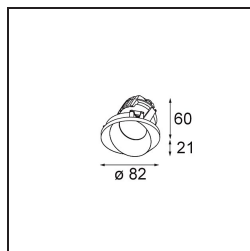

Date
Customer
Project
Type

Wink Asy Recessed 82 1x IP54 LED 2700K Flood DE Black Structure

Specifications

Material	14201232
Light Source Type	LED
LED Type	BRIDGELUX V8G8
LED technology	LED COB
CRI	Min. 90
Colour Temperature	2700K
Lifetime	L90B10 @50,000 Hours
Lamp Included	Yes
Number of Light Sources	1
CIE flux code	78 100 100 100 82
Binning (SDCM)	2
Light Direction	Down
Optic	Reflector
Input Voltage	Constant Current Driver Required
Electrical Class	III
IP Rating	54
Glow wire rating (°C)	960
Indoor/Outdoor	Indoor
Application	Ceiling
Mounting	Recessed
Cut-out size (mm)	ø98
Mounting depth (mm)	100.0
Adjustability	H 355°
Distance to Lighted Object (m)	0,1
Primary Colour & Primary Finish	Black, Structure
Gross weight (g)	288.0
Drive current (mA)	350 500
Min. forward voltage (Vf)	13,2 13,7
Max. forward voltage (Vf)	15,0 15,4
Connected load (W)	5,0 7,2
Luminous flux per lamp (lm)	454 609
Efficacy (lm/W)	91 85
Glare rating	21 22
Remark	<ul style="list-style-type: none"> This is not a complete product. Recessed Ring or Wink Flange required.

TM30 & CRI diagram

Light distribution & beam diagram

Installation Accessories

- **14203009** Ring Recessed 82 Wink White Structure
- **14203032** Ring Recessed 82 Wink 1x Black Structure

- **14203030** Ring Recessed Trimless 110 1x
- Choose a required accessory