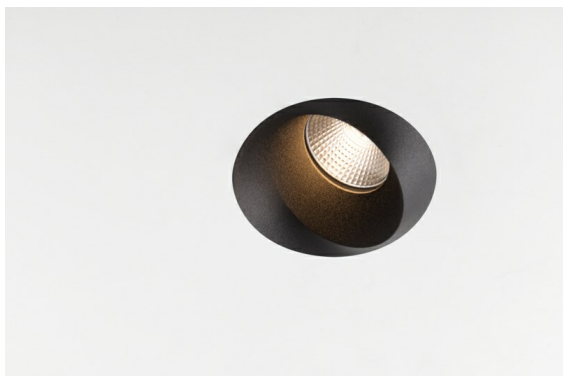

Date
Customer
Project
Type

*Wink Asy Recessed 82 1x IP54 LED 2700K Flood DE Black Structure*

**Specifications**

Material	14201232
Light Source Type	LED
LED Type	BRIDGELUX V8G8
LED technology	LED COB
CRI	Min. 90
Colour Temperature	2700K
Lifetime	L90B10 @50,000 Hours
Lamp Included	Yes
Number of Light Sources	1
CIE flux code	78 100 100 100 82
Binning (SDCM)	2
Light Direction	Down
Optic	Reflector
Input Voltage	Constant Current Driver Required
Electrical Class	III
IP Rating	54
Glow wire rating (°C)	960
Indoor/Outdoor	Indoor
Application	Ceiling
Mounting	Recessed
Cut-out size (mm)	ø98
Mounting depth (mm)	100.0
Adjustability	H 355°
Distance to Lighted Object (m)	0,1
Primary Colour & Primary Finish	Black, Structure
Gross weight (g)	288.0
Drive current (mA)	350      500
Min. forward voltage (Vf)	13,2      13,7
Max. forward voltage (Vf)	15,0      15,4
Connected load (W)	5,0      7,2
Delivered lumens (lm)	454      609
Efficacy (lm/W)	91      85
Glare rating	21      22
Remark	<ul style="list-style-type: none"> <li>This is not a complete product. Recessed Ring or Wink Flange required.</li> </ul>

Wink may be recessed and subtle, but its technical ingenuity is nothing short of remarkable. And so is its sense of humour. As its name suggests, it likes to wink at you. The streamlined design, where elegance meets high-quality finish, results in a fixture that is half hidden in the ceiling and half peeking out. Wink 82 also fits with Wink flange, a low ring around the spot.

**TM30 & CRI diagram**

**Light distribution & beam diagram**

**Installation Accessories**

- **14203009** Ring Recessed 82 Wink White Structure
- **14203032** Ring Recessed 82 Wink 1x Black Structure

- **14203030** Ring Recessed Trimless 110 1x