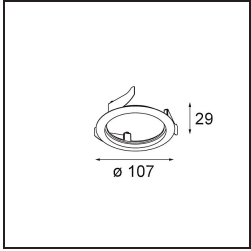

Date
Customer
Project
Type

Wink Asy Recessed 82 1x IP54 LED 2700K Flood DE Black Structure

Specifications

Material	14201232
Light Source Type	LED
LED Type	BRIDGELUX V8G8
LED technology	LED COB
CRI	Min. 90
Colour Temperature	2700K
Lifetime	L90B10 @50,000 Hours
Lamp Included	Yes
Number of Light Sources	1
CIE flux code	78 100 100 100 82
Binning (SDCM)	2
Light Direction	Down
Optic	Reflector
Input Voltage	Constant Current Driver Required
Electrical Class	III
IP Rating	54
Glow wire rating (°C)	960
Indoor/Outdoor	Indoor
Application	Ceiling
Mounting	Recessed
Cut-out size (mm)	ø98
Mounting depth (mm)	100.0
Adjustability	H 355°
Distance to Lighted Object (m)	0,1
Primary Colour & Primary Finish	Black, Structure
Gross weight (g)	288.0
Drive current (mA)	350 500
Min. forward voltage (Vf)	13,2 13,7
Max. forward voltage (Vf)	15,0 15,4
Connected load (W)	5,0 7,2
Luminous flux per lamp (lm)	454 609
Efficacy (lm/W)	91 85
Glare rating	21 22
Remark	<ul style="list-style-type: none"> This is not a complete product. Recessed Ring or Wink Flange required.

Wink may be recessed and subtle, but its technical ingenuity is nothing short of remarkable. And so is its sense of humour. As its name suggests, it likes to wink at you. The streamlined design, where elegance meets high-quality finish, results in a fixture that is half hidden in the ceiling and half peeking out. Wink 82 also fits with Wink flange, a low ring around the spot.

TM30 & CRI diagram

Light distribution & beam diagram

Installation Accessories

- **14203009** Ring Recessed 82 Wink White Structure
- **14203032** Ring Recessed 82 Wink 1x Black Structure

- **14203030** Ring Recessed Trimless 110 1x
- Choose a required accessory