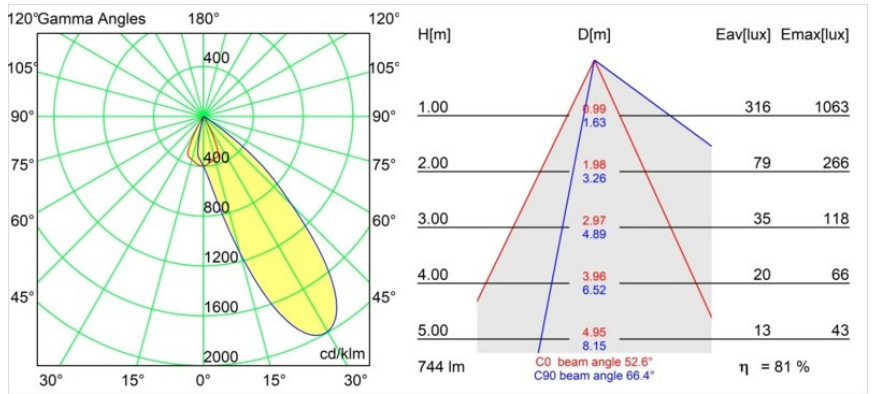

Light distribution & beam diagram