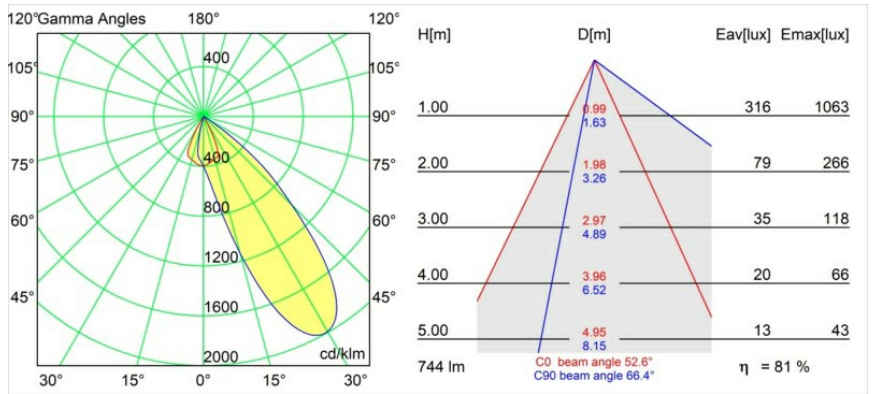

Light distribution & beam diagram