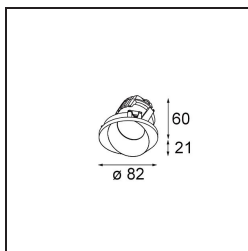

### Specifications

Material	14201209
Light Source Type	LED
LED Type	BRIDGELUX V8G8
LED technology	LED COB
CRI	Min. 90
Colour Temperature	2700K
Lifetime	L90B10 @50,000 Hours
Lamp Included	Yes
Number of Light Sources	1
CIE flux code	74 97 99 100 95
Binning (SDCM)	2
Light Direction	Down
Optic	Reflector
Input Voltage	Constant Current Driver Required
Electrical Class	III
IP Rating	54
Glow wire rating (°C)	960
Indoor/Outdoor	Indoor
Application	Ceiling
Mounting	Recessed
Cut-out size (mm)	ø98
Mounting depth (mm)	100.0
Adjustability	H 355°
Distance to Lighted Object (m)	0,1
Primary Colour & Primary Finish	White, Structure
Gross weight (g)	288.0
Drive current (mA)	350      500
Min. forward voltage (Vf)	13,2      13,7
Max. forward voltage (Vf)	15,0      15,4
Connected load (W)	5,0      7,2
Delivered lumens (lm)	529      710
Efficacy (lm/W)	106      99
Glare rating	23      24
Remark	<ul style="list-style-type: none"> <li>This is not a complete product. Recessed Ring or Wink Flange required.</li> </ul>