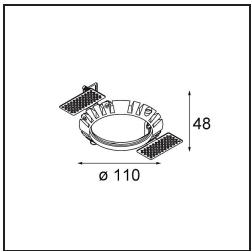

### Specifications

Material	14201209
Light Source Type	LED
LED Type	BRIDGELUX V8G8
LED technology	LED COB
CRI	Min. 90
Colour Temperature	2700K
Lifetime	L90B10 @50,000 Hours
Lamp Included	Yes
Number of Light Sources	1
CIE flux code	74 97 99 100 95
Binning (SDCM)	2
Light Direction	Down
Optic	Reflector
Input Voltage	Constant Current Driver Required
Electrical Class	III
IP Rating	54
Glow wire rating (°C)	960
Indoor/Outdoor	Indoor
Application	Ceiling
Mounting	Recessed
Cut-out size (mm)	ø98
Mounting depth (mm)	100.0
Adjustability	H 355°
Distance to Lighted Object (m)	0,1
Primary Colour & Primary Finish	White, Structure
Gross weight (g)	288.0
Drive current (mA)	350      500
Min. forward voltage (Vf)	13,2      13,7
Max. forward voltage (Vf)	15,0      15,4
Connected load (W)	5,0      7,2
Delivered lumens (lm)	529      710
Efficacy (lm/W)	106      99
Glare rating	23      24
Remark	<ul style="list-style-type: none"> <li>This is not a complete product. Recessed Ring or Wink Flange required.</li> </ul>

**TM30 & CRI diagram**

**Light distribution & beam diagram**

**Installation Accessories**

- **14203009** Ring Recessed 82 Wink White Structure
- **14203032** Ring Recessed 82 Wink 1x Black Structure

- **14203030** Ring Recessed Trimless 110 1x