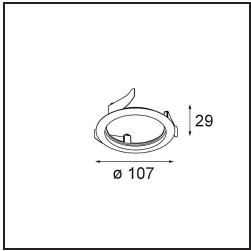

### Specifications

Material	14201209
Light Source Type	LED
LED Type	BRIDGELUX V8G8
LED technology	LED COB
CRI	Min. 90
Colour Temperature	2700K
Lifetime	L90B10 @50,000 Hours
Lamp Included	Yes
Number of Light Sources	1
CIE flux code	74 97 99 100 95
Binning (SDCM)	2
Light Direction	Down
Optic	Reflector
Input Voltage	Constant Current Driver Required
Electrical Class	III
IP Rating	54
Glow wire rating (°C)	960
Indoor/Outdoor	Indoor
Application	Ceiling
Mounting	Recessed
Cut-out size (mm)	ø98
Mounting depth (mm)	100.0
Adjustability	H 355°
Distance to Lighted Object (m)	0,1
Primary Colour & Primary Finish	White, Structure
Gross weight (g)	288.0
Drive current (mA)	350      500
Min. forward voltage (Vf)	13,2      13,7
Max. forward voltage (Vf)	15,0      15,4
Connected load (W)	5,0      7,2
Delivered lumens (lm)	529      710
Efficacy (lm/W)	106      99
Glare rating	23      24
Remark	<ul style="list-style-type: none"> <li>This is not a complete product. Recessed Ring or Wink Flange required.</li> </ul>

**TM30 & CRI diagram**

**Light distribution & beam diagram**

**Installation Accessories**

- **14203009** Ring Recessed 82 Wink White Structure
- **14203032** Ring Recessed 82 Wink 1x Black Structure

- **14203030** Ring Recessed Trimless 110 1x