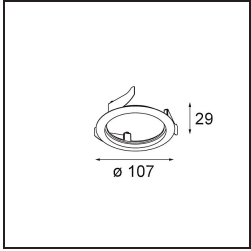

Date
Customer
Project
Type

Wink Asy Recessed 82 1x IP54 LED 2700K Flood DE White Structure

Specifications

Material	14201209
Light Source Type	LED
LED Type	BRIDGELUX V8G8
LED technology	LED COB
CRI	Min. 90
Colour Temperature	2700K
Lifetime	L90B10 @50,000 Hours
Lamp Included	Yes
Number of Light Sources	1
CIE flux code	74 97 99 100 95
Binning (SDCM)	2
Light Direction	Down
Optic	Reflector
Input Voltage	Constant Current Driver Required
Electrical Class	III
IP Rating	54
Glow wire rating (°C)	960
Indoor/Outdoor	Indoor
Application	Ceiling
Mounting	Recessed
Cut-out size (mm)	ø98
Mounting depth (mm)	100.0
Adjustability	H 355°
Distance to Lighted Object (m)	0,1
Primary Colour & Primary Finish	White, Structure
Gross weight (g)	288.0
Drive current (mA)	350 500
Min. forward voltage (Vf)	13,2 13,7
Max. forward voltage (Vf)	15,0 15,4
Connected load (W)	5,0 7,2
Luminous flux per lamp (lm)	529 710
Efficacy (lm/W)	106 99
Glare rating	23 24
Remark	<ul style="list-style-type: none"> • This is not a complete product. Recessed Ring or Wink Flange required.

Wink may be recessed and subtle, but its technical ingenuity is nothing short of remarkable. And so is its sense of humour. As its name suggests, it likes to wink at you. The streamlined design, where elegance meets high-quality finish, results in a fixture that is half hidden in the ceiling and half peeking out. Wink 82 also fits with Wink flange, a low ring around the spot.

TM30 & CRI diagram

Light distribution & beam diagram

Diagrams

Installation Accessories

- **14203009** Ring Recessed 82 Wink White Structure
- **14203032** Ring Recessed 82 Wink 1x Black Structure

- **14203030** Ring Recessed Trimless 110 1x
- Choose a required accessory