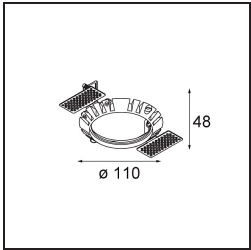

Date
Customer
Project
Type

Wink Asy Recessed 82 1x IP54 LED 2700K Flood DE White Structure

Specifications

Material	14201209
Light Source Type	LED
LED Type	BRIDGELUX V8G8
LED technology	LED COB
CRI	Min. 90
Colour Temperature	2700K
Lifetime	L90B10 @50,000 Hours
Lamp Included	Yes
Number of Light Sources	1
CIE flux code	74 97 99 100 95
Binning (SDCM)	2
Light Direction	Down
Optic	Reflector
Input Voltage	Constant Current Driver Required
Electrical Class	III
IP Rating	54
Glow wire rating (°C)	960
Indoor/Outdoor	Indoor
Application	Ceiling
Mounting	Recessed
Cut-out size (mm)	ø98
Mounting depth (mm)	100.0
Adjustability	H 355°
Distance to Lighted Object (m)	0,1
Primary Colour & Primary Finish	White, Structure
Gross weight (g)	288.0
Drive current (mA)	350 500
Min. forward voltage (Vf)	13,2 13,7
Max. forward voltage (Vf)	15,0 15,4
Connected load (W)	5,0 7,2
Luminous flux per lamp (lm)	529 710
Efficacy (lm/W)	106 99
Glare rating	23 24
Remark	<ul style="list-style-type: none"> • This is not a complete product. Recessed Ring or Wink Flange required.

Wink may be recessed and subtle, but its technical ingenuity is nothing short of remarkable. And so is its sense of humour. As its name suggests, it likes to wink at you. The streamlined design, where elegance meets high-quality finish, results in a fixture that is half hidden in the ceiling and half peeking out. Wink 82 also fits with Wink flange, a low ring around the spot.

TM30 & CRI diagram

Light distribution & beam diagram

Diagrams

Installation Accessories

- **14203009** Ring Recessed 82 Wink White Structure
- **14203032** Ring Recessed 82 Wink 1x Black Structure

- **14203030** Ring Recessed Trimless 110 1x
- Choose a required accessory