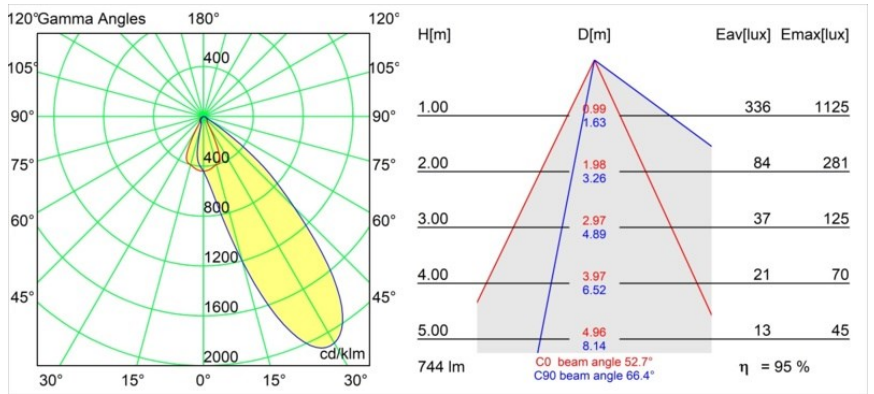

Light distribution & beam diagram