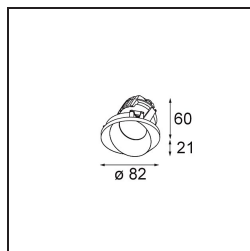

Date
Customer
Project
Type

Wink Asy Recessed 82 1x IP54 LED 2700K Flood DE White Structure

Specifications

Material	14201209
Light Source Type	LED
LED Type	BRIDGELUX V8G8
LED technology	LED COB
CRI	Min. 90
Colour Temperature	2700K
Lifetime	L90B10 @50,000 Hours
Lamp Included	Yes
Number of Light Sources	1
CIE flux code	74 97 99 100 95
Binning (SDCM)	2
Light Direction	Down
Optic	Reflector
Input Voltage	Constant Current Driver Required
Electrical Class	III
IP Rating	54
Glow wire rating (°C)	960
Indoor/Outdoor	Indoor
Application	Ceiling
Mounting	Recessed
Cut-out size (mm)	ø98
Mounting depth (mm)	100.0
Adjustability	H 355°
Distance to Lighted Object (m)	0,1
Primary Colour & Primary Finish	White, Structure
Gross weight (g)	288.0
Drive current (mA)	350 500
Min. forward voltage (Vf)	13,2 13,7
Max. forward voltage (Vf)	15,0 15,4
Connected load (W)	5,0 7,2
Luminous flux per lamp (lm)	529 710
Efficacy (lm/W)	106 99
Glare rating	23 24
Remark	<ul style="list-style-type: none"> • This is not a complete product. Recessed Ring or Wink Flange required.

TM30 & CRI diagram

Light distribution & beam diagram

Diagrams

Installation Accessories

- **14203009** Ring Recessed 82 Wink White Structure
- **14203032** Ring Recessed 82 Wink 1x Black Structure

- **14203030** Ring Recessed Trimless 110 1x
- Choose a required accessory