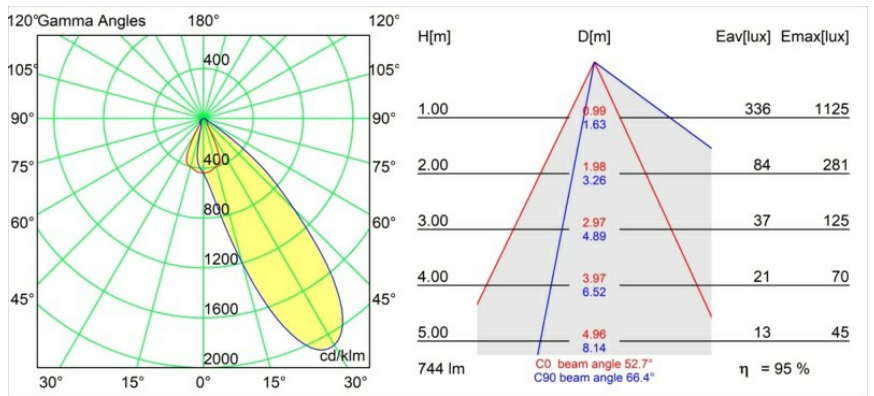

Light distribution & beam diagram