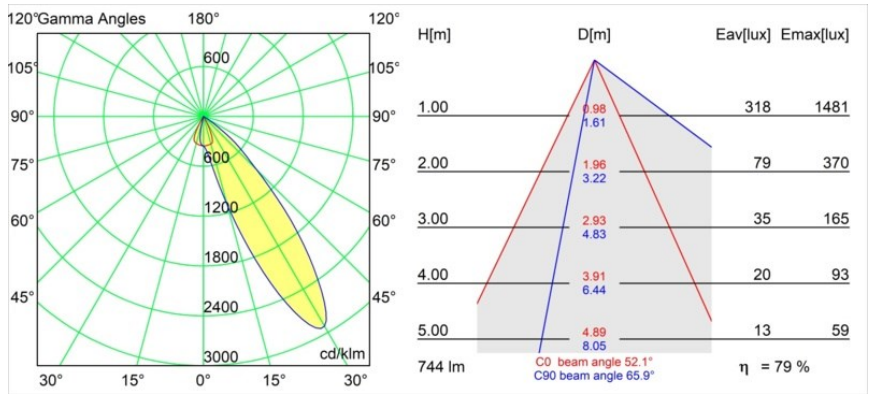

---

Remark

- This is not a complete product. Recessed Ring or Wink Flange required.

**TM30 & CRI diagram**

**Light distribution & beam diagram**

Diagrams

**Accesorios Instalación**

- **14203009** Ring Recessed 82 Wink White Structure
- **14203032** Ring Recessed 82 Wink 1x Black Structure