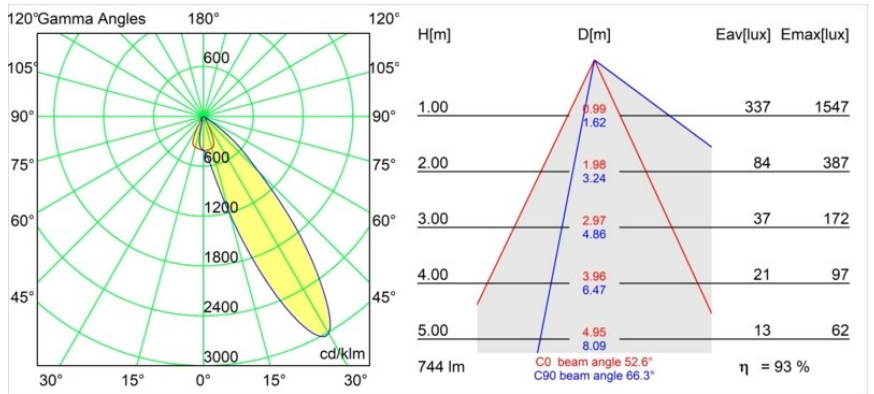

---

Remark

- This is not a complete product. Recessed Ring or Wink Flange required.

**TM30 & CRI diagram**

**Light distribution & beam diagram**

**Accesorios Instalación**

- **14203009** Ring Recessed 82 Wink White Structure
- **14203032** Ring Recessed 82 Wink 1x Black Structure