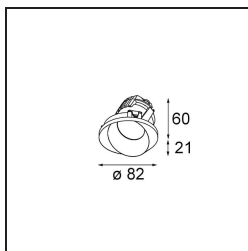

Date
Customer
Project
Type

Wink Asy Recessed 82 1x IP54 LED 2700K Medium DE White Structure

Specifications

Material	14201109
Light Source Type	LED
LED Type	BRIDGELUX V8G8
LED technology	LED COB
CRI	Min. 90
Colour Temperature	2700K
Lifetime	L80B20 @50,000 Hours
Lamp Included	Yes
Number of Light Sources	1
CIE flux code	76 97 99 100 94
Binning (SDCM)	2
Light Direction	Down
Optic	Reflector
Input Voltage	Constant Current Driver Required
Electrical Class	III
IP Rating	54
Glow wire rating (°C)	960
Indoor/Outdoor	Indoor
Application	Ceiling
Mounting	Recessed
Cut-out size (mm)	ø98
Mounting depth (mm)	100.0
Adjustability	H 355°
Distance to Lighted Object (m)	0,1
Primary Colour & Primary Finish	White, Structure
Gross weight (g)	288.0
Drive current (mA)	350 500
Min. forward voltage (Vf)	13,2 13,7
Max. forward voltage (Vf)	15,0 15,4
Connected load (W)	5,0 7,2
Delivered lumens (lm)	520 698
Efficacy (lm/W)	104 97
Glare rating	23 24
Remark	<ul style="list-style-type: none"> This is not a complete product. Recessed Ring or Wink Flange required.