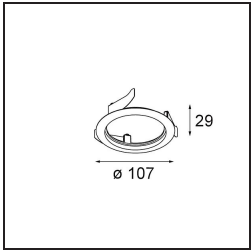

Date
Customer
Project
Type

Wink Asy Recessed 82 1x IP54 LED 2700K Medium DE White Structure

Specifications

Material	14201109
Light Source Type	LED
LED Type	BRIDGELUX V8G8
LED technology	LED COB
CRI	Min. 90
Colour Temperature	2700K
Lifetime	L80B20 @50,000 Hours
Lamp Included	Yes
Number of Light Sources	1
CIE flux code	76 97 99 100 94
Binning (SDCM)	2
Light Direction	Down
Optic	Reflector
Input Voltage	Constant Current Driver Required
Electrical Class	III
IP Rating	54
Glow wire rating (°C)	960
Indoor/Outdoor	Indoor
Application	Ceiling
Mounting	Recessed
Cut-out size (mm)	ø98
Mounting depth (mm)	100.0
Adjustability	H 355°
Distance to Lighted Object (m)	0,1
Primary Colour & Primary Finish	White, Structure
Gross weight (g)	288.0
Drive current (mA)	350 500
Min. forward voltage (Vf)	13,2 13,7
Max. forward voltage (Vf)	15,0 15,4
Connected load (W)	5,0 7,2
Delivered lumens (lm)	520 698
Efficacy (lm/W)	104 97
Glare rating	23 24
Remark	<ul style="list-style-type: none"> This is not a complete product. Recessed Ring or Wink Flange required.

Wink may be recessed and subtle, but its technical ingenuity is nothing short of remarkable. And so is its sense of humour. As its name suggests, it likes to wink at you. The streamlined design, where elegance meets high-quality finish, results in a fixture that is half hidden in the ceiling and half peeking out. Wink 82 also fits with Wink flange, a low ring around the spot.

TM30 & CRI diagram

Light distribution & beam diagram

Installation Accessories

- **14203009** Ring Recessed 82 Wink White Structure
- **14203032** Ring Recessed 82 Wink 1x Black Structure

- **14203030** Ring Recessed Trimless 110 1x