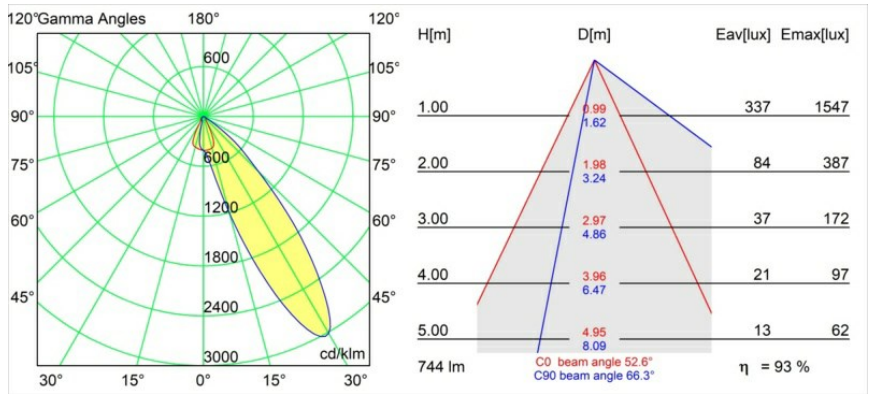

Light distribution & beam diagram