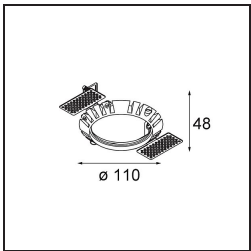

Date
Customer
Project
Type

Wink Asy Recessed 82 1x IP54 LED 2700K Medium DE White Structure

Specifications

Material	14201109
Light Source Type	LED
LED Type	BRIDGELUX V8G8
LED technology	LED COB
CRI	Min. 90
Colour Temperature	2700K
Lifetime	L80B20 @50,000 Hours
Lamp Included	Yes
Number of Light Sources	1
CIE flux code	76 97 99 100 94
Binning (SDCM)	2
Light Direction	Down
Optic	Reflector
Input Voltage	Constant Current Driver Required
Electrical Class	III
IP Rating	54
Glow wire rating (°C)	960
Indoor/Outdoor	Indoor
Application	Ceiling
Mounting	Recessed
Cut-out size (mm)	ø98
Mounting depth (mm)	100.0
Adjustability	H 355°
Distance to Lighted Object (m)	0,1
Primary Colour & Primary Finish	White, Structure
Gross weight (g)	288.0
Drive current (mA)	350 500
Min. forward voltage (Vf)	13,2 13,7
Max. forward voltage (Vf)	15,0 15,4
Connected load (W)	5,0 7,2
Delivered lumens (lm)	520 698
Efficacy (lm/W)	104 97
Glare rating	23 24
Remark	<ul style="list-style-type: none"> This is not a complete product. Recessed Ring or Wink Flange required.

TM30 & CRI diagram

Light distribution & beam diagram

Installation Accessories

- **14203009** Ring Recessed 82 Wink White Structure
- **14203032** Ring Recessed 82 Wink 1x Black Structure

- **14203030** Ring Recessed Trimless 110 1x