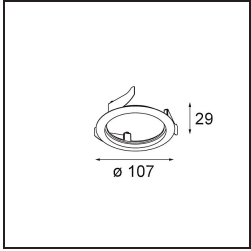

Date
Customer
Project
Type

Wink Asy Recessed 82 1x IP54 LED 2700K Spot DE Black Structure

Wink may be recessed and subtle, but its technical ingenuity is nothing short of remarkable. And so is its sense of humour. As its name suggests, it likes to wink at you. The streamlined design, where elegance meets high-quality finish, results in a fixture that is half hidden in the ceiling and half peeking out. Wink 82 also fits with Wink flange, a low ring around the spot.

Specifications

Material	14201032
Light Source Type	LED
LED Type	BRIDGELUX V8G8
LED technology	LED COB
CRI	Min. 90
Colour Temperature	2700K
Lifetime	L90B10 @50,000 Hours
Lamp Included	Yes
Number of Light Sources	1
CIE flux code	85 99 100 100 83
Binning (SDCM)	2
Light Direction	Down
Optic	Reflector
Input Voltage	Constant Current Driver Required
Electrical Class	III
IP Rating	54
Glow wire rating (°C)	960
Indoor/Outdoor	Indoor
Application	Ceiling
Mounting	Recessed
Cut-out size (mm)	ø98
Mounting depth (mm)	100.0
Adjustability	H 355°
Distance to Lighted Object (m)	0,1
Primary Colour & Primary Finish	Black, Structure
Gross weight (g)	288.0
Drive current (mA)	350 500
Min. forward voltage (Vf)	13,2 13,7
Max. forward voltage (Vf)	15,0 15,4
Connected load (W)	5,0 7,2
Luminous flux per lamp (lm)	457 614
Efficacy (lm/W)	91 85
Glare rating	21 22
Remark	<ul style="list-style-type: none"> This is not a complete product. Recessed Ring or Wink Flange required.

TM30 & CRI diagram

Light distribution & beam diagram

Diagrams

Installation Accessories

- **14203009** Ring Recessed 82 Wink White Structure
- **14203032** Ring Recessed 82 Wink 1x Black Structure

- **14203030** Ring Recessed Trimless 110 1x
- Choose a required accessory