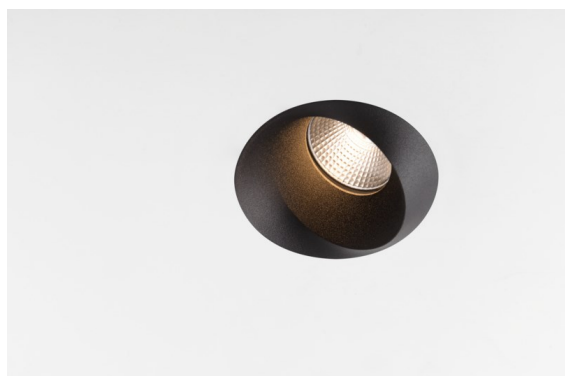

Date
Customer
Project
Type

Wink Asy Recessed 82 1x IP54 LED 2700K Spot DE Black Structure

Wink may be recessed and subtle, but its technical ingenuity is nothing short of remarkable. And so is its sense of humour. As its name suggests, it likes to wink at you. The streamlined design, where elegance meets high-quality finish, results in a fixture that is half hidden in the ceiling and half peeking out. Wink 82 also fits with Wink flange, a low ring around the spot.

Specifications

Material	14201032
Light Source Type	LED
LED Type	BRIDGELUX V8G8
LED technology	LED COB
CRI	Min. 90
Colour Temperature	2700K
Lifetime	L90B10 @50,000 Hours
Lamp Included	Yes
Number of Light Sources	1
CIE flux code	85 99 100 100 83
Binning (SDCM)	2
Light Direction	Down
Optic	Reflector
Input Voltage	Constant Current Driver Required
Electrical Class	III
IP Rating	54
Glow wire rating (°C)	960
Indoor/Outdoor	Indoor
Application	Ceiling
Mounting	Recessed
Cut-out size (mm)	ø98
Mounting depth (mm)	100.0
Adjustability	H 355°
Distance to Lighted Object (m)	0,1
Primary Colour & Primary Finish	Black, Structure
Gross weight (g)	288.0
Drive current (mA)	350 500
Min. forward voltage (Vf)	13,2 13,7
Max. forward voltage (Vf)	15,0 15,4
Connected load (W)	5,0 7,2
Luminous flux per lamp (lm)	457 614
Efficacy (lm/W)	91 85
Glare rating	21 22
Remark	<ul style="list-style-type: none"> This is not a complete product. Recessed Ring or Wink Flange required.

TM30 & CRI diagram

Light distribution & beam diagram

Diagrams

Installation Accessories

- **14203009** Ring Recessed 82 Wink White Structure
- **14203032** Ring Recessed 82 Wink 1x Black Structure

- **14203030** Ring Recessed Trimless 110 1x
- Choose a required accessory