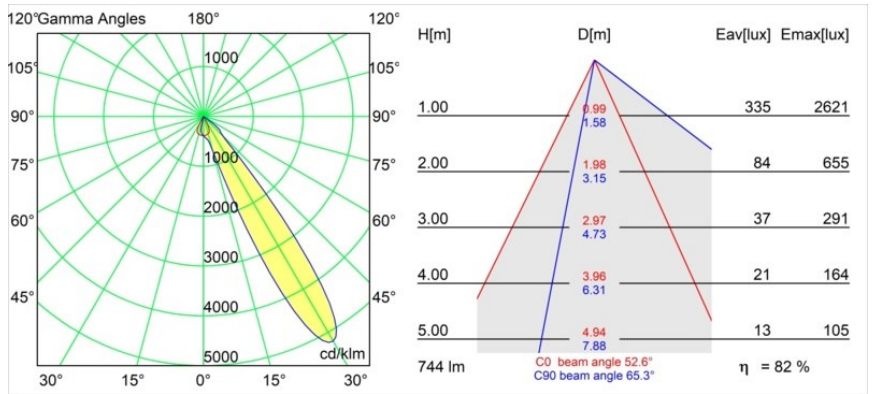

Light distribution & beam diagram