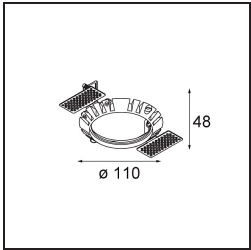

Date
Customer
Project
Type

Wink Asy Recessed 82 1x IP54 LED 2700K Spot DE Black Structure

Wink may be recessed and subtle, but its technical ingenuity is nothing short of remarkable. And so is its sense of humour. As its name suggests, it likes to wink at you. The streamlined design, where elegance meets high-quality finish, results in a fixture that is half hidden in the ceiling and half peeking out. Wink 82 also fits with Wink flange, a low ring around the spot.

Specifications

Material	14201032
Light Source Type	LED
LED Type	BRIDGELUX V8G8
LED technology	LED COB
CRI	Min. 90
Colour Temperature	2700K
Lifetime	L90B10 @50,000 Hours
Lamp Included	Yes
Number of Light Sources	1
CIE flux code	85 99 100 100 83
Binning (SDCM)	2
Light Direction	Down
Optic	Reflector
Input Voltage	Constant Current Driver Required
Electrical Class	III
IP Rating	54
Glow wire rating (°C)	960
Indoor/Outdoor	Indoor
Application	Ceiling
Mounting	Recessed
Cut-out size (mm)	ø98
Mounting depth (mm)	100.0
Adjustability	H 355°
Distance to Lighted Object (m)	0,1
Primary Colour & Primary Finish	Black, Structure
Gross weight (g)	288.0
Drive current (mA)	350 500
Min. forward voltage (Vf)	13,2 13,7
Max. forward voltage (Vf)	15,0 15,4
Connected load (W)	5,0 7,2
Luminous flux per lamp (lm)	457 614
Efficacy (lm/W)	91 85
Glare rating	21 22
Remark	<ul style="list-style-type: none"> This is not a complete product. Recessed Ring or Wink Flange required.

TM30 & CRI diagram

Light distribution & beam diagram

Diagrams

Installation Accessories

- **14203009** Ring Recessed 82 Wink White Structure
- **14203032** Ring Recessed 82 Wink 1x Black Structure

- **14203030** Ring Recessed Trimless 110 1x
- Choose a required accessory