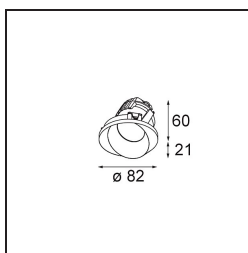

Date
Customer
Project
Type

Wink Asy Recessed 82 1x IP54 LED 2700K Spot DE Black Structure

Wink may be recessed and subtle, but its technical ingenuity is nothing short of remarkable. And so is its sense of humour. As its name suggests, it likes to wink at you. The streamlined design, where elegance meets high-quality finish, results in a fixture that is half hidden in the ceiling and half peeking out. Wink 82 also fits with Wink flange, a low ring around the spot.

Specifications

Material	14201032
Light Source Type	LED
LED Type	BRIDGELUX V8G8
LED technology	LED COB
CRI	Min. 90
Colour Temperature	2700K
Lifetime	L90B10 @50,000 Hours
Lamp Included	Yes
Number of Light Sources	1
CIE flux code	85 99 100 100 83
Binning (SDCM)	2
Light Direction	Down
Optic	Reflector
Input Voltage	Constant Current Driver Required
Electrical Class	III
IP Rating	54
Glow wire rating (°C)	960
Indoor/Outdoor	Indoor
Application	Ceiling
Mounting	Recessed
Cut-out size (mm)	ø98
Mounting depth (mm)	100.0
Adjustability	H 355°
Distance to Lighted Object (m)	0,1
Primary Colour & Primary Finish	Black, Structure
Gross weight (g)	288.0
Drive current (mA)	350 500
Min. forward voltage (Vf)	13,2 13,7
Max. forward voltage (Vf)	15,0 15,4
Connected load (W)	5,0 7,2
Luminous flux per lamp (lm)	457 614
Efficacy (lm/W)	91 85
Glare rating	21 22
Remark	<ul style="list-style-type: none"> This is not a complete product. Recessed Ring or Wink Flange required.

TM30 & CRI diagram

Light distribution & beam diagram

Diagrams

Installation Accessories

- **14203009** Ring Recessed 82 Wink White Structure
- **14203032** Ring Recessed 82 Wink 1x Black Structure

- **14203030** Ring Recessed Trimless 110 1x
- Choose a required accessory