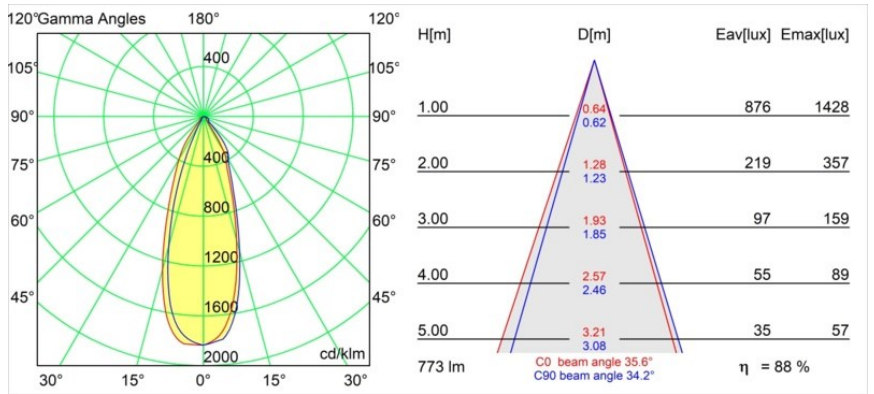

Light distribution & beam diagram