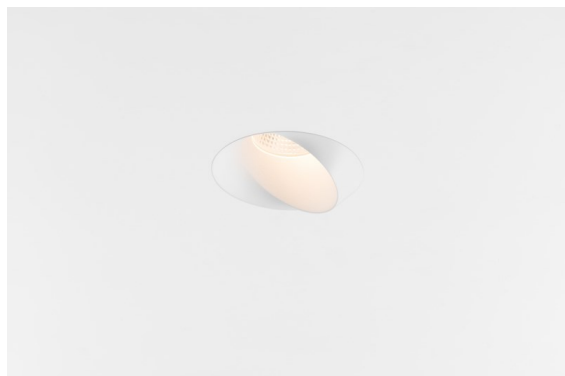

Date
Customer
Project
Type

Wink Recessed 82 1x IP54 LED 3000K Flood DE White Structure

Specifications

Material	14200509
Light Source Type	LED
LED Type	BRIDGELUX V8G8
LED technology	LED COB
CRI	Min. 90
Colour Temperature	3000K
Lifetime	L90B10 @50,000 Hours
Lamp Included	Yes
Number of Light Sources	1
CIE flux code	90 96 99 100 89
Binning (SDCM)	2
Light Direction	Down
Optic	Reflector
Measured beam angle (°)	35.6
Input Voltage	Constant Current Driver Required
Electrical Class	III
IP Rating	54
Glow wire rating (°C)	960
Indoor/Outdoor	Indoor
Application	Ceiling
Mounting	Recessed
Cut-out size (mm)	ø98
Mounting depth (mm)	100.0
Adjustability	H 355°
Distance to Lighted Object (m)	0,1
Primary Colour & Primary Finish	White, Structure
Gross weight (g)	255.0
Drive current (mA)	350 500
Min. forward voltage (Vf)	13.2 13.7
Max. forward voltage (Vf)	15.0 15.4
Connected load (W)	5.0 7.2
Luminous flux per lamp (lm)	512 688
Efficacy (lm/W)	102 96
Glare rating	22 23

Wink may be recessed and subtle, but its technical ingenuity is nothing short of remarkable. And so is its sense of humour. As its name suggests, it likes to wink at you. The streamlined design, where elegance meets high-quality finish, results in a fixture that is half hidden in the ceiling and half peeking out. Wink 82 also fits with Wink flange, a low ring around the spot.

Remark

- This is not a complete product. Recessed Ring or Wink Flange required.

TM30 & CRI diagram

Light distribution & beam diagram

Installation Accessories

- **14203009** Ring Recessed 82 Wink White Structure
- **14203032** Ring Recessed 82 Wink 1x Black Structure