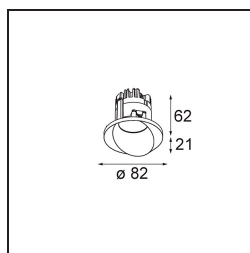

Date
Customer
Project
Type

Wink Recessed 82 1x IP54 LED 3000K Flood DE White Structure

Specifications

Material	14200509
Light Source Type	LED
LED Type	BRIDGELUX V8G8
LED technology	LED COB
CRI	Min. 90
Colour Temperature	3000K
Lifetime	L90B10 @50,000 Hours
Lamp Included	Yes
Number of Light Sources	1
CIE flux code	90 96 99 100 89
Binning (SDCM)	2
Light Direction	Down
Optic	Reflector
Measured beam angle (°)	35.6
Input Voltage	Constant Current Driver Required
Electrical Class	III
IP Rating	54
Glow wire rating (°C)	960
Indoor/Outdoor	Indoor
Application	Ceiling
Mounting	Recessed
Cut-out size (mm)	ø98
Mounting depth (mm)	100.0
Adjustability	H 355°
Distance to Lighted Object (m)	0,1
Primary Colour & Primary Finish	White, Structure
Gross weight (g)	255.0
Drive current (mA)	350 500
Min. forward voltage (Vf)	13,2 13,7
Max. forward voltage (Vf)	15,0 15,4
Connected load (W)	5,0 7,2
Luminous flux per lamp (lm)	512 688
Efficacy (lm/W)	102 96
Glare rating	22 23

Remark

- This is not a complete product. Recessed Ring or Wink Flange required.

TM30 & CRI diagram

Light distribution & beam diagram

Installation Accessories

- **14203009** Ring Recessed 82 Wink White Structure
- **14203032** Ring Recessed 82 Wink 1x Black Structure