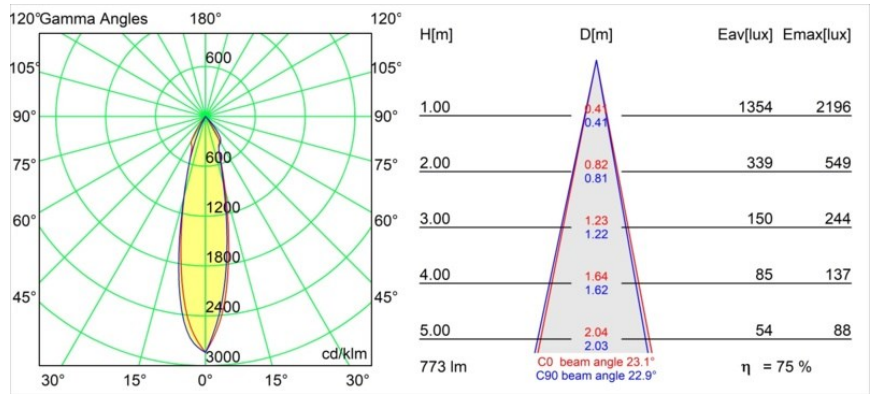

Date
Customer
Project
Type

*Wink Recessed 82 1x IP54 LED 3000K Medium DE Black Structure*

**Specifications**

Material	14200432
Light Source Type	LED
LED Type	BRIDGELUX V8G8
LED technology	LED COB
CRI	Min. 90
Colour Temperature	3000K
Lifetime	L90B10 @50,000 Hours
Lamp Included	Yes
Number of Light Sources	1
CIE flux code	98 100 100 100 76
Binning (SDCM)	2
Light Direction	Down
Optic	Reflector
Measured beam angle (°)	23.1
Input Voltage	Constant Current Driver Required
Electrical Class	III
IP Rating	54
Glow wire rating (°C)	960
Indoor/Outdoor	Indoor
Application	Ceiling
Mounting	Recessed
Cut-out size (mm)	ø98
Mounting depth (mm)	100.0
Adjustability	H 355°
Distance to Lighted Object (m)	0,1
Primary Colour & Primary Finish	Black, Structure
Gross weight (g)	255.0
Drive current (mA)	350      500
Min. forward voltage (Vf)	13.2      13.7
Max. forward voltage (Vf)	15.0      15.4
Connected load (W)	5.0      7.2
Luminous flux per lamp (lm)	436      585
Efficacy (lm/W)	87      81
Glare rating	17      18

---

Remark

- This is not a complete product. Recessed Ring or Wink Flange required.

**TM30 & CRI diagram**

**Light distribution & beam diagram**

**Installation Accessories**

- **14203009** Ring Recessed 82 Wink White Structure
- **14203032** Ring Recessed 82 Wink 1x Black Structure