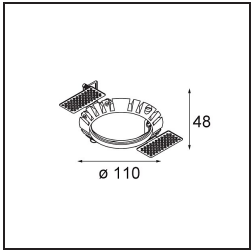

| |
|----------|
| Date |
| Customer |
| Project |
| Type |

Wink Recessed 82 1x IP54 LED 3000K Medium DE Black Structure

Specifications

| | |
|---------------------------------|----------------------------------|
| Material | 14200432 |
| Light Source Type | LED |
| LED Type | BRIDGELUX V8G8 |
| LED technology | LED COB |
| CRI | Min. 90 |
| Colour Temperature | 3000K |
| Lifetime | L90B10 @50,000 Hours |
| Lamp Included | Yes |
| Number of Light Sources | 1 |
| CIE flux code | 98 100 100 100 76 |
| Binning (SDCM) | 2 |
| Light Direction | Down |
| Optic | Reflector |
| Measured beam angle (°) | 23.1 |
| Input Voltage | Constant Current Driver Required |
| Electrical Class | III |
| IP Rating | 54 |
| Glow wire rating (°C) | 960 |
| Indoor/Outdoor | Indoor |
| Application | Ceiling |
| Mounting | Recessed |
| Cut-out size (mm) | ø98 |
| Mounting depth (mm) | 100.0 |
| Adjustability | H 355° |
| Distance to Lighted Object (m) | 0,1 |
| Primary Colour & Primary Finish | Black, Structure |
| Gross weight (g) | 255.0 |
| Drive current (mA) | 350 500 |
| Min. forward voltage (Vf) | 13.2 13.7 |
| Max. forward voltage (Vf) | 15.0 15.4 |
| Connected load (W) | 5.0 7.2 |
| Luminous flux per lamp (lm) | 436 585 |
| Efficacy (lm/W) | 87 81 |
| Glare rating | 17 18 |

Remark

- This is not a complete product. Recessed Ring or Wink Flange required.

TM30 & CRI diagram

Light distribution & beam diagram

Diagrams

Installation Accessories

- **14203009** Ring Recessed 82 Wink White Structure
- **14203032** Ring Recessed 82 Wink 1x Black Structure

- **14203030** Ring Recessed Trimless 110 1x
- Choose a required accessory