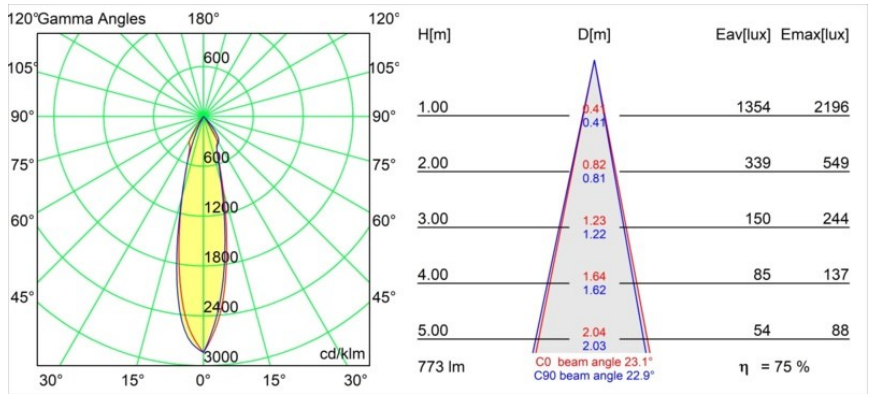

Light distribution & beam diagram