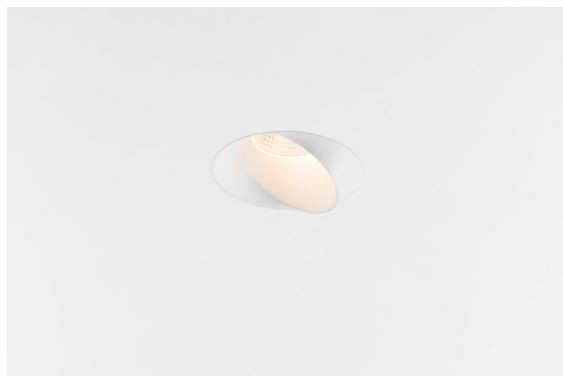

Date
Customer
Project
Type

*Wink Recessed 82 1x IP54 LED 3000K Spot DE White Structure*

**Specifications**

Material	14200309
Light Source Type	LED
LED Type	BRIDGELUX V8G8
LED technology	LED COB
CRI	Min. 90
Colour Temperature	3000K
Lifetime	L90B10 @50,000 Hours
Lamp Included	Yes
Number of Light Sources	1
CIE flux code	90 96 99 100 90
Binning (SDCM)	2
Light Direction	Down
Optic	Reflector
Measured beam angle (°)	15.9
Input Voltage	Constant Current Driver Required
Electrical Class	III
IP Rating	54
Glow wire rating (°C)	960
Indoor/Outdoor	Indoor
Application	Ceiling
Mounting	Recessed
Cut-out size (mm)	ø98
Mounting depth (mm)	100.0
Adjustability	H 355°
Distance to Lighted Object (m)	0,1
Primary Colour & Primary Finish	White, Structure
Gross weight (g)	255.0
Drive current (mA)	350      500
Min. forward voltage (Vf)	13,2      13,7
Max. forward voltage (Vf)	15,0      15,4
Connected load (W)	5,0      7,2
Luminous flux per lamp (lm)	517      693
Efficacy (lm/W)	103      96
Glare rating	22      23

Wink may be recessed and subtle, but its technical ingenuity is nothing short of remarkable. And so is its sense of humour. As its name suggests, it likes to wink at you. The streamlined design, where elegance meets high-quality finish, results in a fixture that is half hidden in the ceiling and half peeking out. Wink 82 also fits with Wink flange, a low ring around the spot.

---

Remark

- This is not a complete product. Recessed Ring or Wink Flange required.

**TM30 & CRI diagram**

**Light distribution & beam diagram**

Diagrams

**Installation Accessories**

- **14203009** Ring Recessed 82 Wink White Structure
- **14203032** Ring Recessed 82 Wink 1x Black Structure