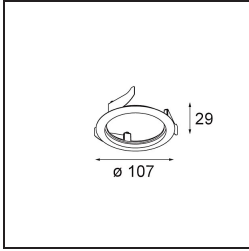

Date
Customer
Project
Type

*Wink Recessed 82 1x IP54 LED 3000K Spot DE White Structure*

**Specifications**

Material	14200309
Light Source Type	LED
LED Type	BRIDGELUX V8G8
LED technology	LED COB
CRI	Min. 90
Colour Temperature	3000K
Lifetime	L90B10 @50,000 Hours
Lamp Included	Yes
Number of Light Sources	1
CIE flux code	90 96 99 100 90
Binning (SDCM)	2
Light Direction	Down
Optic	Reflector
Measured beam angle (°)	15.9
Input Voltage	Constant Current Driver Required
Electrical Class	III
IP Rating	54
Glow wire rating (°C)	960
Indoor/Outdoor	Indoor
Application	Ceiling
Mounting	Recessed
Cut-out size (mm)	ø98
Mounting depth (mm)	100.0
Adjustability	H 355°
Distance to Lighted Object (m)	0,1
Primary Colour & Primary Finish	White, Structure
Gross weight (g)	255.0
Drive current (mA)	350      500
Min. forward voltage (Vf)	13,2      13,7
Max. forward voltage (Vf)	15,0      15,4
Connected load (W)	5,0      7,2
Luminous flux per lamp (lm)	517      693
Efficacy (lm/W)	103      96
Glare rating	22      23

---

Remark

- This is not a complete product. Recessed Ring or Wink Flange required.

**TM30 & CRI diagram**

**Light distribution & beam diagram**

Diagrams

**Installation Accessories**

- **14203009** Ring Recessed 82 Wink White Structure
- **14203032** Ring Recessed 82 Wink 1x Black Structure

- **14203030** Ring Recessed Trimless 110 1x
- Choose a required accessory