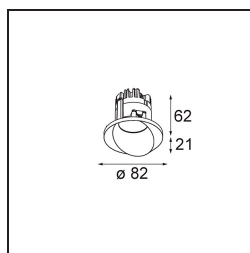

Date
Customer
Project
Type

*Wink Recessed 82 1x IP54 LED 3000K Spot DE White Structure*

**Specifications**

Material	14200309
Light Source Type	LED
LED Type	BRIDGELUX V8G8
LED technology	LED COB
CRI	Min. 90
Colour Temperature	3000K
Lifetime	L90B10 @50,000 Hours
Lamp Included	Yes
Number of Light Sources	1
CIE flux code	90 96 99 100 90
Binning (SDCM)	2
Light Direction	Down
Optic	Reflector
Measured beam angle (°)	15.9
Input Voltage	Constant Current Driver Required
Electrical Class	III
IP Rating	54
Glow wire rating (°C)	960
Indoor/Outdoor	Indoor
Application	Ceiling
Mounting	Recessed
Cut-out size (mm)	ø98
Mounting depth (mm)	100.0
Adjustability	H 355°
Distance to Lighted Object (m)	0,1
Primary Colour & Primary Finish	White, Structure
Gross weight (g)	255.0
Drive current (mA)	350      500
Min. forward voltage (Vf)	13,2      13,7
Max. forward voltage (Vf)	15,0      15,4
Connected load (W)	5,0      7,2
Luminous flux per lamp (lm)	517      693
Efficacy (lm/W)	103      96
Glare rating	22      23

---

Remark

- This is not a complete product. Recessed Ring or Wink Flange required.

**TM30 & CRI diagram**

**Light distribution & beam diagram**

Diagrams

**Installation Accessories**

- **14203009** Ring Recessed 82 Wink White Structure
- **14203032** Ring Recessed 82 Wink 1x Black Structure