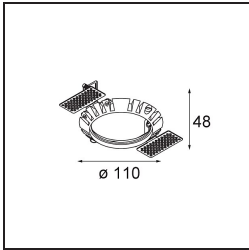

Date
Customer
Project
Type

*Wink Recessed 82 1x IP54 LED 3000K Spot DE White Structure*

**Specifications**

Material	14200309
Light Source Type	LED
LED Type	BRIDGELUX V8G8
LED technology	LED COB
CRI	Min. 90
Colour Temperature	3000K
Lifetime	L90B10 @50,000 Hours
Lamp Included	Yes
Number of Light Sources	1
CIE flux code	90 96 99 100 90
Binning (SDCM)	2
Light Direction	Down
Optic	Reflector
Measured beam angle (°)	15.9
Input Voltage	Constant Current Driver Required
Electrical Class	III
IP Rating	54
Glow wire rating (°C)	960
Indoor/Outdoor	Indoor
Application	Ceiling
Mounting	Recessed
Cut-out size (mm)	ø98
Mounting depth (mm)	100.0
Adjustability	H 355°
Distance to Lighted Object (m)	0,1
Primary Colour & Primary Finish	White, Structure
Gross weight (g)	255.0
Drive current (mA)	350      500
Min. forward voltage (Vf)	13,2      13,7
Max. forward voltage (Vf)	15,0      15,4
Connected load (W)	5,0      7,2
Luminous flux per lamp (lm)	517      693
Efficacy (lm/W)	103      96
Glare rating	22      23

---

Remark

- This is not a complete product. Recessed Ring or Wink Flange required.

**TM30 & CRI diagram**

**Light distribution & beam diagram**

Diagrams

**Installation Accessories**

- **14203009** Ring Recessed 82 Wink White Structure
- **14203032** Ring Recessed 82 Wink 1x Black Structure

- **14203030** Ring Recessed Trimless 110 1x
- Choose a required accessory