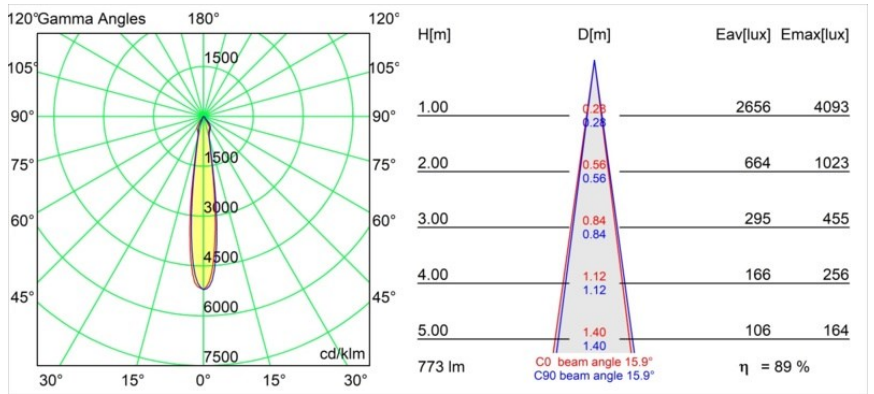

Light distribution & beam diagram