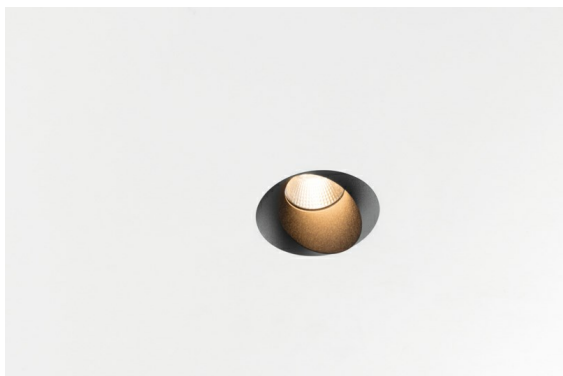

Date
Customer
Project
Type

Wink Recessed 82 1x IP54 LED 2700K Medium DE Black Structure

Specifications

Material	14200132
Light Source Type	LED
LED Type	BRIDGELUX V8G8
LED technology	LED COB
CRI	Min. 90
Colour Temperature	2700K
Lifetime	L90B10 @50,000 Hours
Lamp Included	Yes
Number of Light Sources	1
CIE flux code	98 100 100 100 76
Binning (SDCM)	2
Light Direction	Down
Optic	Reflector
Measured beam angle (°)	23.1
Input Voltage	Constant Current Driver Required
Electrical Class	III
IP Rating	54
Glow wire rating (°C)	960
Indoor/Outdoor	Indoor
Application	Ceiling
Mounting	Recessed
Cut-out size (mm)	ø98
Mounting depth (mm)	100.0
Adjustability	H 355°
Distance to Lighted Object (m)	0,1
Primary Colour & Primary Finish	Black, Structure
Gross weight (g)	255.0
Drive current (mA)	350 500
Min. forward voltage (Vf)	13,2 13,7
Max. forward voltage (Vf)	15,0 15,4
Connected load (W)	5,0 7,2
Delivered lumens (lm)	419 563
Efficacy (lm/W)	84 78
Glare rating	17 18
Remark	<ul style="list-style-type: none"> • This is not a complete product. Recessed Ring or Wink Flange required.

Wink may be recessed and subtle, but its technical ingenuity is nothing short of remarkable. And so is its sense of humour. As its name suggests, it likes to wink at you. The streamlined design, where elegance meets high-quality finish, results in a fixture that is half hidden in the ceiling and half peeking out. Wink 82 also fits with Wink flange, a low ring around the spot.

TM30 & CRI diagram

Light distribution & beam diagram

Installation Accessories

- **14203009** Ring Recessed 82 Wink White Structure
- **14203032** Ring Recessed 82 Wink 1x Black Structure

- **14203030** Ring Recessed Trimless 110 1x