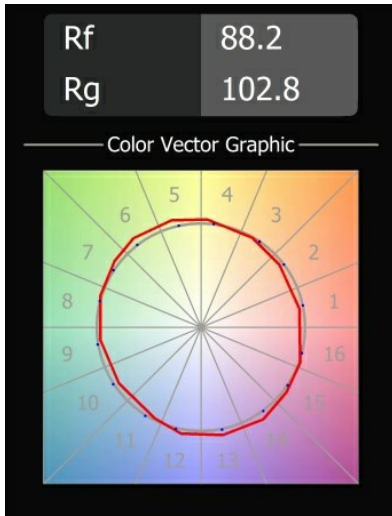

Date
Customer
Project
Type

*Wink Recessed 82 1x IP54 LED 2700K Medium DE Black Structure*

Wink may be recessed and subtle, but its technical ingenuity is nothing short of remarkable. And so is its sense of humour. As its name suggests, it likes to wink at you. The streamlined design, where elegance meets high-quality finish, results in a fixture that is half hidden in the ceiling and half peeking out. Wink 82 also fits with Wink flange, a low ring around the spot.

### Specifications

Material	14200132
Light Source Type	LED
LED Type	BRIDGELUX V8G8
LED technology	LED COB
CRI	Min. 90
Colour Temperature	2700K
Lifetime	L80B20 @50,000 Hours
Lamp Included	Yes
Number of Light Sources	1
CIE flux code	98 100 100 100 76
Binning (SDCM)	2
Light Direction	Down
Optic	Reflector
Measured beam angle (°)	23.1
Input Voltage	Constant Current Driver Required
Electrical Class	III
IP Rating	54
Glow wire rating (°C)	960
Indoor/Outdoor	Indoor
Application	Ceiling
Mounting	Recessed
Cut-out size (mm)	ø98
Mounting depth (mm)	100.0
Adjustability	H 355°
Distance to Lighted Object (m)	0,1
Primary Colour & Primary Finish	Black, Structure
Gross weight (g)	255.0
Drive current (mA)	350      500
Min. forward voltage (Vf)	13,2      13,7
Max. forward voltage (Vf)	15,0      15,4
Connected load (W)	5,0      7,2
Delivered lumens (lm)	419      563
Efficacy (lm/W)	84      78
Glare rating	17      18
Remark	<ul style="list-style-type: none"> <li>This is not a complete product. Recessed Ring or Wink Flange required.</li> </ul>

**TM30 & CRI diagram**

**Light distribution & beam diagram**