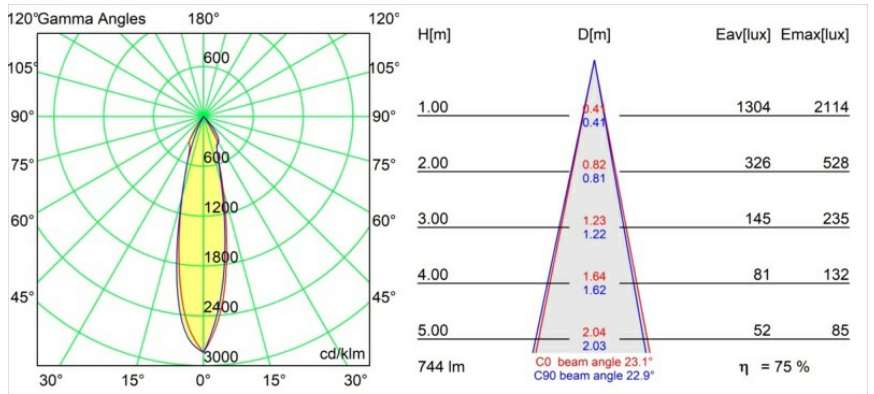

Light distribution & beam diagram