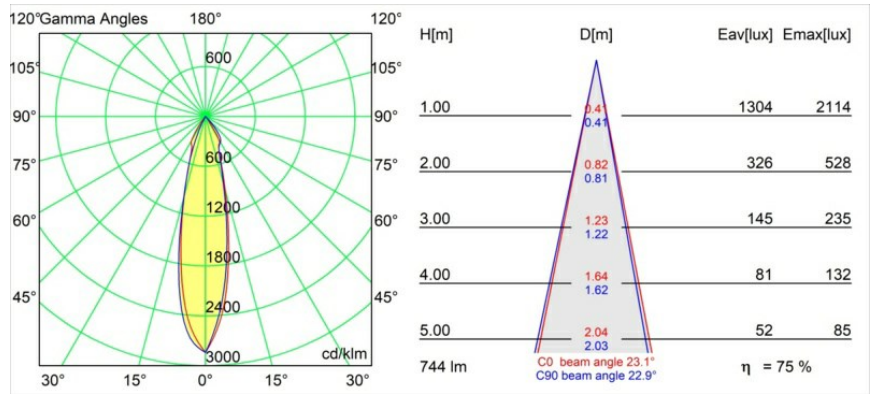

### Specifications

Material	14200132
Light Source Type	LED
LED Type	BRIDGELUX V8G8
LED technology	LED COB
CRI	Min. 90
Colour Temperature	2700K
Lifetime	L80B20 @50,000 Hours
Lamp Included	Yes
Number of Light Sources	1
CIE flux code	98 100 100 100 76
Binning (SDCM)	2
Light Direction	Down
Optic	Reflector
Measured beam angle (°)	23.1
Input Voltage	Constant Current Driver Required
Electrical Class	III
IP Rating	54
Glow wire rating (°C)	960
Indoor/Outdoor	Indoor
Application	Ceiling
Mounting	Recessed
Cut-out size (mm)	ø98
Mounting depth (mm)	100.0
Adjustability	H 355°
Distance to Lighted Object (m)	0,1
Primary Colour & Primary Finish	Black, Structure
Gross weight (g)	255.0
Drive current (mA)	350      500
Min. forward voltage (Vf)	13,2      13,7
Max. forward voltage (Vf)	15,0      15,4
Connected load (W)	5,0      7,2
Delivered lumens (lm)	419      563
Efficacy (lm/W)	84      78
Glare rating	17      18
Remark	<ul style="list-style-type: none"> <li>This is not a complete product. Recessed Ring or Wink Flange required.</li> </ul>

**TM30 & CRI diagram**

**Light distribution & beam diagram**