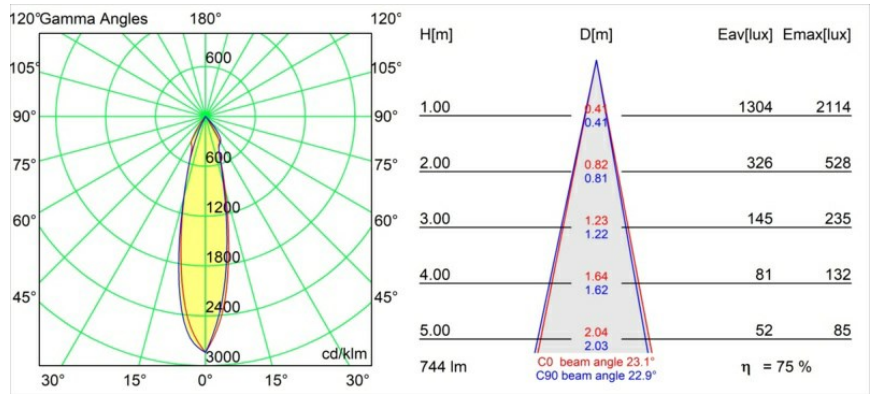

Light distribution & beam diagram