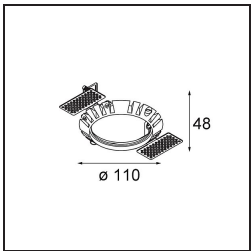

Date
Customer
Project
Type

Wink Recessed 82 1x IP54 LED 2700K Medium DE Black Structure

Specifications

Material	14200132
Light Source Type	LED
LED Type	BRIDGELUX V8G8
LED technology	LED COB
CRI	Min. 90
Colour Temperature	2700K
Lifetime	L90B10 @50,000 Hours
Lamp Included	Yes
Number of Light Sources	1
CIE flux code	98 100 100 100 76
Binning (SDCM)	2
Light Direction	Down
Optic	Reflector
Measured beam angle (°)	23.1
Input Voltage	Constant Current Driver Required
Electrical Class	III
IP Rating	54
Glow wire rating (°C)	960
Indoor/Outdoor	Indoor
Application	Ceiling
Mounting	Recessed
Cut-out size (mm)	ø98
Mounting depth (mm)	100.0
Adjustability	H 355°
Distance to Lighted Object (m)	0,1
Primary Colour & Primary Finish	Black, Structure
Gross weight (g)	255.0
Drive current (mA)	350 500
Min. forward voltage (Vf)	13,2 13,7
Max. forward voltage (Vf)	15,0 15,4
Connected load (W)	5,0 7,2
Delivered lumens (lm)	419 563
Efficacy (lm/W)	84 78
Glare rating	17 18
Remark	<ul style="list-style-type: none"> • This is not a complete product. Recessed Ring or Wink Flange required.

TM30 & CRI diagram

Light distribution & beam diagram

Installation Accessories

- **14203009** Ring Recessed 82 Wink White Structure
- **14203032** Ring Recessed 82 Wink 1x Black Structure

- **14203030** Ring Recessed Trimless 110 1x