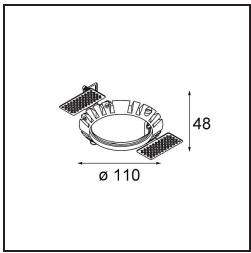

### Specifications

Material	14200132
Light Source Type	LED
LED Type	BRIDGELUX V8G8
LED technology	LED COB
CRI	Min. 90
Colour Temperature	2700K
Lifetime	L80B20 @50,000 Hours
Lamp Included	Yes
Number of Light Sources	1
CIE flux code	98 100 100 100 76
Binning (SDCM)	2
Light Direction	Down
Optic	Reflector
Measured beam angle (°)	23.1
Input Voltage	Constant Current Driver Required
Electrical Class	III
IP Rating	54
Glow wire rating (°C)	960
Indoor/Outdoor	Indoor
Application	Ceiling
Mounting	Recessed
Cut-out size (mm)	ø98
Mounting depth (mm)	100.0
Adjustability	H 355°
Distance to Lighted Object (m)	0,1
Primary Colour & Primary Finish	Black, Structure
Gross weight (g)	255.0
Drive current (mA)	350      500
Min. forward voltage (Vf)	13,2      13,7
Max. forward voltage (Vf)	15,0      15,4
Connected load (W)	5,0      7,2
Delivered lumens (lm)	419      563
Efficacy (lm/W)	84      78
Glare rating	17      18
Remark	<ul style="list-style-type: none"> <li>This is not a complete product. Recessed Ring or Wink Flange required.</li> </ul>

**TM30 & CRI diagram**

**Light distribution & beam diagram**

**Installation Accessories**

- **14203009** Ring Recessed 82 Wink White Structure
- **14203032** Ring Recessed 82 Wink 1x Black Structure

- **14203030** Ring Recessed Trimless 110 1x