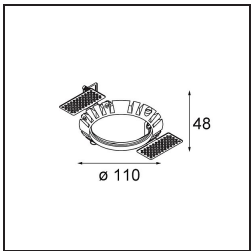

### Specifications

Material	14200132
Light Source Type	LED
LED Type	BRIDGELUX V8G8
LED technology	LED COB
CRI	Min. 90
Colour Temperature	2700K
Lifetime	L80B20 @50,000 Hours
Lamp Included	Yes
Number of Light Sources	1
CIE flux code	98 100 100 100 76
Binning (SDCM)	2
Light Direction	Down
Optic	Reflector
Measured beam angle (°)	23.1
Input Voltage	Constant Current Driver Required
Electrical Class	III
IP Rating	54
Glow wire rating (°C)	960
Indoor/Outdoor	Indoor
Application	Ceiling
Mounting	Recessed
Cut-out size (mm)	ø98
Mounting depth (mm)	100.0
Adjustability	H 355°
Distance to Lighted Object (m)	0,1
Primary Colour & Primary Finish	Black, Structure
Gross weight (g)	255.0
Drive current (mA)	350      500
Min. forward voltage (Vf)	13,2      13,7
Max. forward voltage (Vf)	15,0      15,4
Connected load (W)	5,0      7,2
Delivered lumens (lm)	419      563
Efficacy (lm/W)	84      78
Glare rating	17      18
Remark	<ul style="list-style-type: none"> <li>This is not a complete product. Recessed Ring or Wink Flange required.</li> </ul>

**TM30 & CRI diagram**

**Light distribution & beam diagram**

### Installation Accessories

- **14203009** Ring Recessed 82 Wink White Structure
- **14203032** Ring Recessed 82 Wink 1x Black Structure

- **14203030** Ring Recessed Trimless 110 1x

■ Choose a required accessory