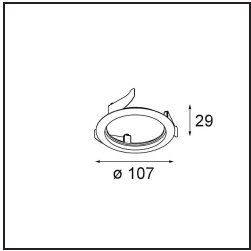

Date
Customer
Project
Type

Wink Recessed 82 1x IP54 LED 2700K Medium DE Black Structure

Specifications

Material	14200132
Light Source Type	LED
LED Type	BRIDGELUX V8G8
LED technology	LED COB
CRI	Min. 90
Colour Temperature	2700K
Lifetime	L90B10 @50,000 Hours
Lamp Included	Yes
Number of Light Sources	1
CIE flux code	98 100 100 100 76
Binning (SDCM)	2
Light Direction	Down
Optic	Reflector
Measured beam angle (°)	23.1
Input Voltage	Constant Current Driver Required
Electrical Class	III
IP Rating	54
Glow wire rating (°C)	960
Indoor/Outdoor	Indoor
Application	Ceiling
Mounting	Recessed
Cut-out size (mm)	ø98
Mounting depth (mm)	100.0
Adjustability	H 355°
Distance to Lighted Object (m)	0,1
Primary Colour & Primary Finish	Black, Structure
Gross weight (g)	255.0
Drive current (mA)	350 500
Min. forward voltage (Vf)	13,2 13,7
Max. forward voltage (Vf)	15,0 15,4
Connected load (W)	5,0 7,2
Delivered lumens (lm)	419 563
Efficacy (lm/W)	84 78
Glare rating	17 18
Remark	<ul style="list-style-type: none"> • This is not a complete product. Recessed Ring or Wink Flange required.

Wink may be recessed and subtle, but its technical ingenuity is nothing short of remarkable. And so is its sense of humour. As its name suggests, it likes to wink at you. The streamlined design, where elegance meets high-quality finish, results in a fixture that is half hidden in the ceiling and half peeking out. Wink 82 also fits with Wink flange, a low ring around the spot.

TM30 & CRI diagram

Light distribution & beam diagram

Installation Accessories

- **14203009** Ring Recessed 82 Wink White Structure
- **14203032** Ring Recessed 82 Wink 1x Black Structure

- **14203030** Ring Recessed Trimless 110 1x