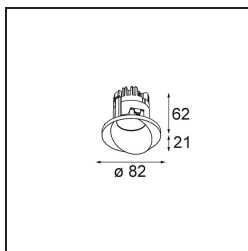

Date
Customer
Project
Type

Wink Recessed 82 1x IP54 LED 2700K Medium DE Black Structure

Specifications

Material	14200132
Light Source Type	LED
LED Type	BRIDGELUX V8G8
LED technology	LED COB
CRI	Min. 90
Colour Temperature	2700K
Lifetime	L90B10 @50,000 Hours
Lamp Included	Yes
Number of Light Sources	1
CIE flux code	98 100 100 100 76
Binning (SDCM)	2
Light Direction	Down
Optic	Reflector
Measured beam angle (°)	23.1
Input Voltage	Constant Current Driver Required
Electrical Class	III
IP Rating	54
Glow wire rating (°C)	960
Indoor/Outdoor	Indoor
Application	Ceiling
Mounting	Recessed
Cut-out size (mm)	ø98
Mounting depth (mm)	100.0
Adjustability	H 355°
Distance to Lighted Object (m)	0,1
Primary Colour & Primary Finish	Black, Structure
Gross weight (g)	255.0
Drive current (mA)	350 500
Min. forward voltage (Vf)	13,2 13,7
Max. forward voltage (Vf)	15,0 15,4
Connected load (W)	5,0 7,2
Delivered lumens (lm)	419 563
Efficacy (lm/W)	84 78
Glare rating	17 18
Remark	<ul style="list-style-type: none"> • This is not a complete product. Recessed Ring or Wink Flange required.

TM30 & CRI diagram

Light distribution & beam diagram

Installation Accessories

- **14203009** Ring Recessed 82 Wink White Structure
- **14203032** Ring Recessed 82 Wink 1x Black Structure

- **14203030** Ring Recessed Trimless 110 1x