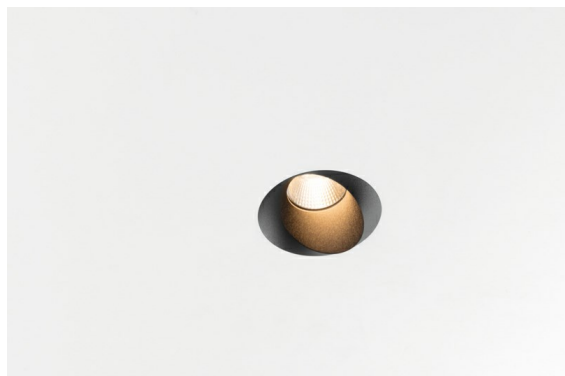

Date
Customer
Project
Type

*Wink Recessed 82 1x IP54 LED 2700K Medium DE Black Structure*

### Specifications

Material	14200132
Light Source Type	LED
LED Type	BRIDGELUX V8G8
LED technology	LED COB
CRI	Min. 90
Colour Temperature	2700K
Lifetime	L80B20 @50,000 Hours
Lamp Included	Yes
Number of Light Sources	1
CIE flux code	98 100 100 100 76
Binning (SDCM)	2
Light Direction	Down
Optic	Reflector
Measured beam angle (°)	23.1
Input Voltage	Constant Current Driver Required
Electrical Class	III
IP Rating	54
Glow wire rating (°C)	960
Indoor/Outdoor	Indoor
Application	Ceiling
Mounting	Recessed
Cut-out size (mm)	ø98
Mounting depth (mm)	100.0
Adjustability	H 355°
Distance to Lighted Object (m)	0,1
Primary Colour & Primary Finish	Black, Structure
Gross weight (g)	255.0
Drive current (mA)	350      500
Min. forward voltage (Vf)	13,2      13,7
Max. forward voltage (Vf)	15,0      15,4
Connected load (W)	5,0      7,2
Delivered lumens (lm)	419      563
Efficacy (lm/W)	84      78
Glare rating	17      18
Remark	<ul style="list-style-type: none"> <li>This is not a complete product. Recessed Ring or Wink Flange required.</li> </ul>

Wink may be recessed and subtle, but its technical ingenuity is nothing short of remarkable. And so is its sense of humour. As its name suggests, it likes to wink at you. The streamlined design, where elegance meets high-quality finish, results in a fixture that is half hidden in the ceiling and half peeking out. Wink 82 also fits with Wink flange, a low ring around the spot.