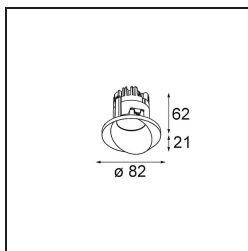

Date
Customer
Project
Type

*Wink Recessed 82 1x IP54 LED 2700K Medium DE Black Structure*

Wink may be recessed and subtle, but its technical ingenuity is nothing short of remarkable. And so is its sense of humour. As its name suggests, it likes to wink at you. The streamlined design, where elegance meets high-quality finish, results in a fixture that is half hidden in the ceiling and half peeking out. Wink 82 also fits with Wink flange, a low ring around the spot.

### Specifications

Material	14200132
Light Source Type	LED
LED Type	BRIDGELUX V8G8
LED technology	LED COB
CRI	Min. 90
Colour Temperature	2700K
Lifetime	L80B20 @50,000 Hours
Lamp Included	Yes
Number of Light Sources	1
CIE flux code	98 100 100 100 76
Binning (SDCM)	2
Light Direction	Down
Optic	Reflector
Measured beam angle (°)	23.1
Input Voltage	Constant Current Driver Required
Electrical Class	III
IP Rating	54
Glow wire rating (°C)	960
Indoor/Outdoor	Indoor
Application	Ceiling
Mounting	Recessed
Cut-out size (mm)	ø98
Mounting depth (mm)	100.0
Adjustability	H 355°
Distance to Lighted Object (m)	0,1
Primary Colour & Primary Finish	Black, Structure
Gross weight (g)	255.0
Drive current (mA)	350      500
Min. forward voltage (Vf)	13,2      13,7
Max. forward voltage (Vf)	15,0      15,4
Connected load (W)	5,0      7,2
Delivered lumens (lm)	419      563
Efficacy (lm/W)	84      78
Glare rating	17      18
Remark	<ul style="list-style-type: none"> <li>This is not a complete product. Recessed Ring or Wink Flange required.</li> </ul>