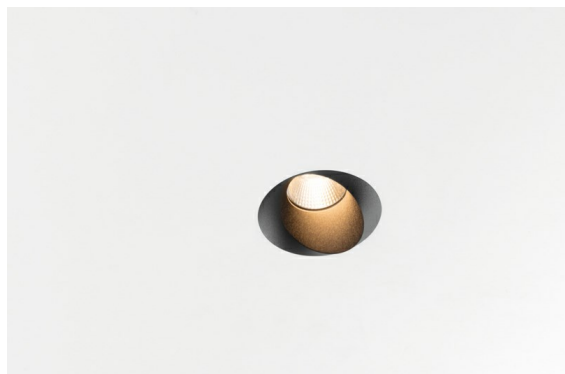

Date
Customer
Project
Type

*Wink Recessed 82 1x IP54 LED 2700K Medium DE Black Structure*

Wink may be recessed and subtle, but its technical ingenuity is nothing short of remarkable. And so is its sense of humour. As its name suggests, it likes to wink at you. The streamlined design, where elegance meets high-quality finish, results in a fixture that is half hidden in the ceiling and half peeking out. Wink 82 also fits with Wink flange, a low ring around the spot.

### Specifications

Material	14200132
Light Source Type	LED
LED Type	BRIDGELUX V8G8
LED technology	LED COB
CRI	Min. 90
Colour Temperature	2700K
Lifetime	L80B20 @50,000 Hours
Lamp Included	Yes
Number of Light Sources	1
CIE flux code	98 100 100 100 76
Binning (SDCM)	2
Light Direction	Down
Optic	Reflector
Measured beam angle (°)	23.1
Input Voltage	Constant Current Driver Required
Electrical Class	III
IP Rating	54
Glow wire rating (°C)	960
Indoor/Outdoor	Indoor
Application	Ceiling
Mounting	Recessed
Cut-out size (mm)	ø98
Mounting depth (mm)	100.0
Adjustability	H 355°
Distance to Lighted Object (m)	0,1
Primary Colour & Primary Finish	Black, Structure
Gross weight (g)	255.0
Drive current (mA)	350      500
Min. forward voltage (Vf)	13,2      13,7
Max. forward voltage (Vf)	15,0      15,4
Connected load (W)	5,0      7,2
Delivered lumens (lm)	419      563
Efficacy (lm/W)	84      78
Glare rating	17      18
Remark	<ul style="list-style-type: none"> <li>This is not a complete product. Recessed Ring or Wink Flange required.</li> </ul>