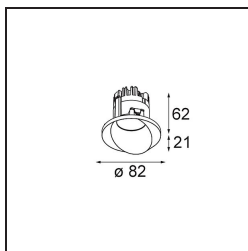

### Specifications

Material	14200132
Light Source Type	LED
LED Type	BRIDGELUX V8G8
LED technology	LED COB
CRI	Min. 90
Colour Temperature	2700K
Lifetime	L80B20 @50,000 Hours
Lamp Included	Yes
Number of Light Sources	1
CIE flux code	98 100 100 100 76
Binning (SDCM)	2
Light Direction	Down
Optic	Reflector
Measured beam angle (°)	23.1
Input Voltage	Constant Current Driver Required
Electrical Class	III
IP Rating	54
Glow wire rating (°C)	960
Indoor/Outdoor	Indoor
Application	Ceiling
Mounting	Recessed
Cut-out size (mm)	ø98
Mounting depth (mm)	100.0
Adjustability	H 355°
Distance to Lighted Object (m)	0,1
Primary Colour & Primary Finish	Black, Structure
Gross weight (g)	255.0
Drive current (mA)	350      500
Min. forward voltage (Vf)	13,2      13,7
Max. forward voltage (Vf)	15,0      15,4
Connected load (W)	5,0      7,2
Delivered lumens (lm)	419      563
Efficacy (lm/W)	84      78
Glare rating	17      18
Remark	<ul style="list-style-type: none"> <li>This is not a complete product. Recessed Ring or Wink Flange required.</li> </ul>