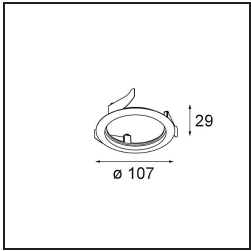

### Specifications

Material	14200132
Light Source Type	LED
LED Type	BRIDGELUX V8G8
LED technology	LED COB
CRI	Min. 90
Colour Temperature	2700K
Lifetime	L80B20 @50,000 Hours
Lamp Included	Yes
Number of Light Sources	1
CIE flux code	98 100 100 100 76
Binning (SDCM)	2
Light Direction	Down
Optic	Reflector
Measured beam angle (°)	23.1
Input Voltage	Constant Current Driver Required
Electrical Class	III
IP Rating	54
Glow wire rating (°C)	960
Indoor/Outdoor	Indoor
Application	Ceiling
Mounting	Recessed
Cut-out size (mm)	ø98
Mounting depth (mm)	100.0
Adjustability	H 355°
Distance to Lighted Object (m)	0,1
Primary Colour & Primary Finish	Black, Structure
Gross weight (g)	255.0
Drive current (mA)	350      500
Min. forward voltage (Vf)	13,2      13,7
Max. forward voltage (Vf)	15,0      15,4
Connected load (W)	5,0      7,2
Delivered lumens (lm)	419      563
Efficacy (lm/W)	84      78
Glare rating	17      18
Remark	<ul style="list-style-type: none"> <li>This is not a complete product. Recessed Ring or Wink Flange required.</li> </ul>

Wink may be recessed and subtle, but its technical ingenuity is nothing short of remarkable. And so is its sense of humour. As its name suggests, it likes to wink at you. The streamlined design, where elegance meets high-quality finish, results in a fixture that is half hidden in the ceiling and half peeking out. Wink 82 also fits with Wink flange, a low ring around the spot.

**TM30 & CRI diagram**

**Light distribution & beam diagram**

**Installation Accessories**

- **14203009** Ring Recessed 82 Wink White Structure
- **14203032** Ring Recessed 82 Wink 1x Black Structure

- **14203030** Ring Recessed Trimless 110 1x