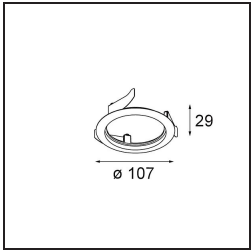

Installation Accessories

- **14203009** Ring Recessed 82 Wink White Structure
- **14203032** Ring Recessed 82 Wink 1x Black Structure