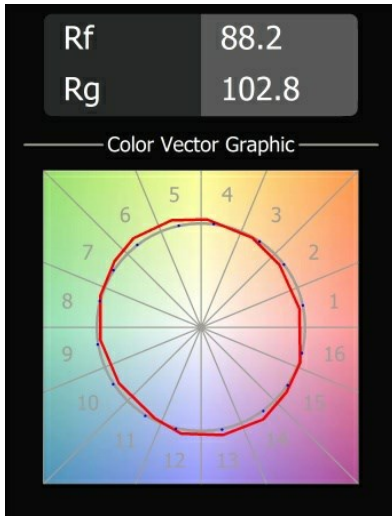

TM30 & CRI diagram