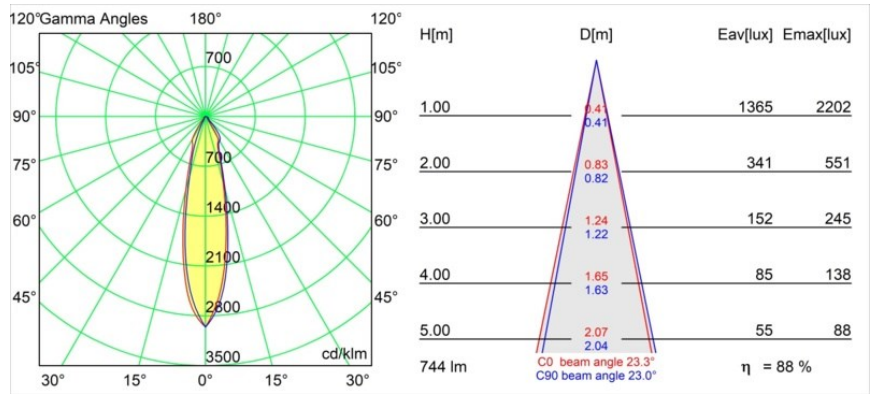

Light distribution & beam diagram