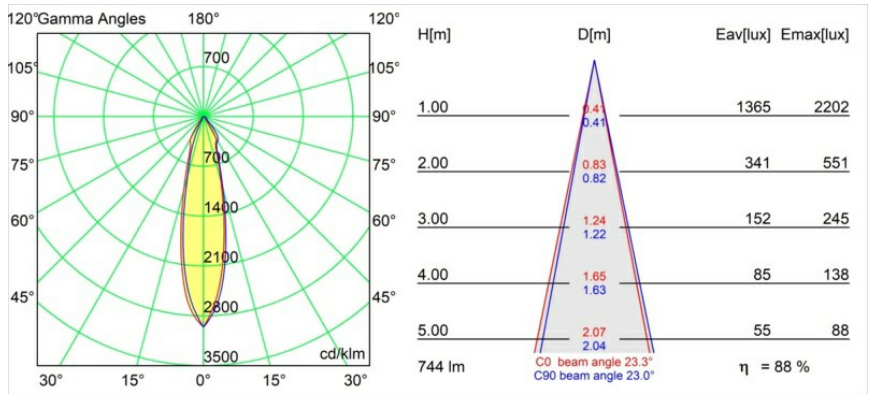

Light distribution & beam diagram