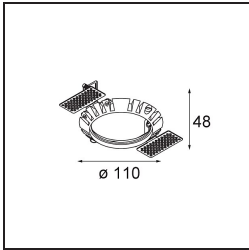

Date
Customer
Project
Type

Wink Recessed 82 1x IP54 LED 2700K Medium DE White Structure

Specifications

Material	14200109
Light Source Type	LED
LED Type	BRIDGELUX V8G8
LED technology	LED COB
CRI	Min. 90
Colour Temperature	2700K
Lifetime	L90B10 @50,000 Hours
Lamp Included	Yes
Number of Light Sources	1
CIE flux code	90 96 99 100 89
Binning (SDCM)	2
Light Direction	Down
Optic	Reflector
Measured beam angle (°)	23.3
Input Voltage	Constant Current Driver Required
Electrical Class	III
IP Rating	54
Glow wire rating (°C)	960
Indoor/Outdoor	Indoor
Application	Ceiling
Mounting	Recessed
Cut-out size (mm)	ø98
Mounting depth (mm)	100.0
Adjustability	H 355°
Distance to Lighted Object (m)	0,1
Primary Colour & Primary Finish	White, Structure
Gross weight (g)	255.0
Drive current (mA)	350 500
Min. forward voltage (Vf)	13,2 13,7
Max. forward voltage (Vf)	15,0 15,4
Connected load (W)	5,0 7,2
Luminous flux per lamp (lm)	493 662
Efficacy (lm/W)	99 92
Glare rating	22 23

Remark

- This is not a complete product. Recessed Ring or Wink Flange required.
-

TM30 & CRI diagram

Light distribution & beam diagram

Installation Accessories

- **14203009** Ring Recessed 82 Wink White Structure
- **14203032** Ring Recessed 82 Wink 1x Black Structure

- **14203030** Ring Recessed Trimless 110 1x
- Choose a required accessory