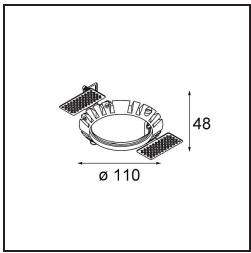

Date
Customer
Project
Type

Wink Recessed 82 1x IP54 LED 2700K Medium DE White Structure

Specifications

Material	14200109
Light Source Type	LED
LED Type	BRIDGELUX V8G8
LED technology	LED COB
CRI	Min. 90
Colour Temperature	2700K
Lifetime	L80B20 @50,000 Hours
Lamp Included	Yes
Number of Light Sources	1
CIE flux code	90 96 99 100 89
Binning (SDCM)	2
Light Direction	Down
Optic	Reflector
Measured beam angle (°)	23.3
Input Voltage	Constant Current Driver Required
Electrical Class	III
IP Rating	54
Glow wire rating (°C)	960
Indoor/Outdoor	Indoor
Application	Ceiling
Mounting	Recessed
Cut-out size (mm)	ø98
Mounting depth (mm)	100.0
Adjustability	H 355°
Distance to Lighted Object (m)	0,1
Primary Colour & Primary Finish	White, Structure
Gross weight (g)	255.0
Drive current (mA)	350 500
Min. forward voltage (Vf)	13.2 13.7
Max. forward voltage (Vf)	15.0 15.4
Connected load (W)	5.0 7.2
Delivered lumens (lm)	493 662
Efficacy (lm/W)	99 92
Glare rating	22 23
Remark	<ul style="list-style-type: none"> This is not a complete product. Recessed Ring or Wink Flange required.

TM30 & CRI diagram

Light distribution & beam diagram

Installation Accessories

- **14203009** Ring Recessed 82 Wink White Structure
- **14203032** Ring Recessed 82 Wink 1x Black Structure

- **14203030** Ring Recessed Trimless 110 1x