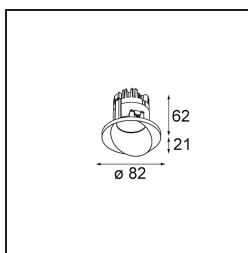

| |
|----------|
| Date |
| Customer |
| Project |
| Type |

Wink Recessed 82 1x IP54 LED 2700K Medium DE White Structure

Specifications

| | |
|---------------------------------|--|
| Material | 14200109 |
| Light Source Type | LED |
| LED Type | BRIDGELUX V8G8 |
| LED technology | LED COB |
| CRI | Min. 90 |
| Colour Temperature | 2700K |
| Lifetime | L90B10 @50,000 Hours |
| Lamp Included | Yes |
| Number of Light Sources | 1 |
| CIE flux code | 90 96 99 100 89 |
| Binning (SDCM) | 2 |
| Light Direction | Down |
| Optic | Reflector |
| Measured beam angle (°) | 23.3 |
| Input Voltage | Constant Current Driver Required |
| Electrical Class | III |
| IP Rating | 54 |
| Glow wire rating (°C) | 960 |
| Indoor/Outdoor | Indoor |
| Application | Ceiling |
| Mounting | Recessed |
| Cut-out size (mm) | ø98 |
| Mounting depth (mm) | 100.0 |
| Adjustability | H 355° |
| Distance to Lighted Object (m) | 0,1 |
| Primary Colour & Primary Finish | White, Structure |
| Gross weight (g) | 255.0 |
| Drive current (mA) | 350 500 |
| Min. forward voltage (Vf) | 13,2 13,7 |
| Max. forward voltage (Vf) | 15,0 15,4 |
| Connected load (W) | 5,0 7,2 |
| Delivered lumens (lm) | 493 662 |
| Efficacy (lm/W) | 99 92 |
| Glare rating | 22 23 |
| Remark | <ul style="list-style-type: none"> This is not a complete product. Recessed Ring or Wink Flange required. |

TM30 & CRI diagram

Light distribution & beam diagram

Installation Accessories

- **14203009** Ring Recessed 82 Wink White Structure
- **14203032** Ring Recessed 82 Wink 1x Black Structure

- **14203030** Ring Recessed Trimless 110 1x