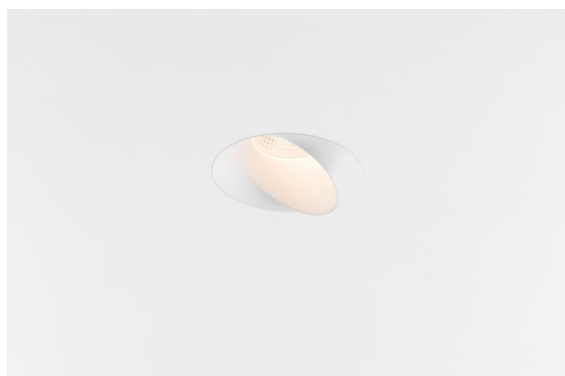

Date
Customer
Project
Type

Wink Recessed 82 1x IP54 LED 2700K Medium DE White Structure

Specifications

Material	14200109
Light Source Type	LED
LED Type	BRIDGELUX V8G8
LED technology	LED COB
CRI	Min. 90
Colour Temperature	2700K
Lifetime	L90B10 @50,000 Hours
Lamp Included	Yes
Number of Light Sources	1
CIE flux code	90 96 99 100 89
Binning (SDCM)	2
Light Direction	Down
Optic	Reflector
Measured beam angle (°)	23.3
Input Voltage	Constant Current Driver Required
Electrical Class	III
IP Rating	54
Glow wire rating (°C)	960
Indoor/Outdoor	Indoor
Application	Ceiling
Mounting	Recessed
Cut-out size (mm)	ø98
Mounting depth (mm)	100.0
Adjustability	H 355°
Distance to Lighted Object (m)	0,1
Primary Colour & Primary Finish	White, Structure
Gross weight (g)	255.0
Drive current (mA)	350 500
Min. forward voltage (Vf)	13,2 13,7
Max. forward voltage (Vf)	15,0 15,4
Connected load (W)	5,0 7,2
Luminous flux per lamp (lm)	493 662
Efficacy (lm/W)	99 92
Glare rating	22 23

Wink may be recessed and subtle, but its technical ingenuity is nothing short of remarkable. And so is its sense of humour. As its name suggests, it likes to wink at you. The streamlined design, where elegance meets high-quality finish, results in a fixture that is half hidden in the ceiling and half peeking out. Wink 82 also fits with Wink flange, a low ring around the spot.

Remark

- This is not a complete product. Recessed Ring or Wink Flange required.
-

TM30 & CRI diagram

Light distribution & beam diagram

Installation Accessories

- **14203009** Ring Recessed 82 Wink White Structure
- **14203032** Ring Recessed 82 Wink 1x Black Structure