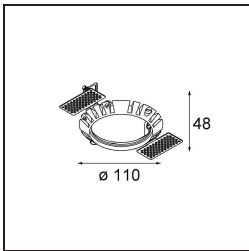

| |
|----------|
| Date |
| Customer |
| Project |
| Type |

Wink Recessed 82 1x IP54 LED 2700K Medium DE White Structure

Specifications

| | |
|---------------------------------|--|
| Material | 14200109 |
| Light Source Type | LED |
| LED Type | BRIDGELUX V8G8 |
| LED technology | LED COB |
| CRI | Min. 90 |
| Colour Temperature | 2700K |
| Lifetime | L90B10 @50,000 Hours |
| Lamp Included | Yes |
| Number of Light Sources | 1 |
| CIE flux code | 90 96 99 100 89 |
| Binning (SDCM) | 2 |
| Light Direction | Down |
| Optic | Reflector |
| Measured beam angle (°) | 23.3 |
| Input Voltage | Constant Current Driver Required |
| Electrical Class | III |
| IP Rating | 54 |
| Glow wire rating (°C) | 960 |
| Indoor/Outdoor | Indoor |
| Application | Ceiling |
| Mounting | Recessed |
| Cut-out size (mm) | ø98 |
| Mounting depth (mm) | 100.0 |
| Adjustability | H 355° |
| Distance to Lighted Object (m) | 0,1 |
| Primary Colour & Primary Finish | White, Structure |
| Gross weight (g) | 255.0 |
| Drive current (mA) | 350 500 |
| Min. forward voltage (Vf) | 13,2 13,7 |
| Max. forward voltage (Vf) | 15,0 15,4 |
| Connected load (W) | 5,0 7,2 |
| Delivered lumens (lm) | 493 662 |
| Efficacy (lm/W) | 99 92 |
| Glare rating | 22 23 |
| Remark | <ul style="list-style-type: none"> This is not a complete product. Recessed Ring or Wink Flange required. |

TM30 & CRI diagram

Light distribution & beam diagram

Installation Accessories

- **14203009** Ring Recessed 82 Wink White Structure
- **14203032** Ring Recessed 82 Wink 1x Black Structure

- **14203030** Ring Recessed Trimless 110 1x