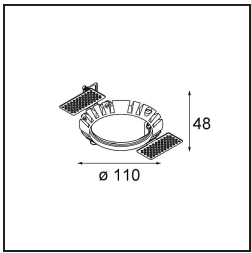

Date
Customer
Project
Type

Wink Recessed 82 1x IP54 LED 2700K Medium DE White Structure

Specifications

Material	14200109
Light Source Type	LED
LED Type	BRIDGELUX V8G8
LED technology	LED COB
CRI	Min. 90
Colour Temperature	2700K
Lifetime	L80B20 @50,000 Hours
Lamp Included	Yes
Number of Light Sources	1
CIE flux code	90 96 99 100 89
Binning (SDCM)	2
Light Direction	Down
Optic	Reflector
Measured beam angle (°)	23.3
Input Voltage	Constant Current Driver Required
Electrical Class	III
IP Rating	54
Glow wire rating (°C)	960
Indoor/Outdoor	Indoor
Application	Ceiling
Mounting	Recessed
Cut-out size (mm)	ø98
Mounting depth (mm)	100.0
Adjustability	H 355°
Distance to Lighted Object (m)	0,1
Primary Colour & Primary Finish	White, Structure
Gross weight (g)	255.0
Drive current (mA)	350 500
Min. forward voltage (Vf)	13,2 13,7
Max. forward voltage (Vf)	15,0 15,4
Connected load (W)	5,0 7,2
Delivered lumens (lm)	493 662
Efficacy (lm/W)	99 92
Glare rating	22 23

Remark • This is not a complete product. Recessed Ring or Wink Flange required.

Wink may be recessed and subtle, but its technical ingenuity is nothing short of remarkable. And so is its sense of humour. As its name suggests, it likes to wink at you. The streamlined design, where elegance meets high-quality finish, results in a fixture that is half hidden in the ceiling and half peeking out. Wink 82 also fits with Wink flange, a low ring around the spot.

TM30 & CRI diagram

Light distribution & beam diagram

Installation Accessories

- **14203009** Ring Recessed 82 Wink White Structure
- **14203032** Ring Recessed 82 Wink 1x Black Structure

- **14203030** Ring Recessed Trimless 110 1x