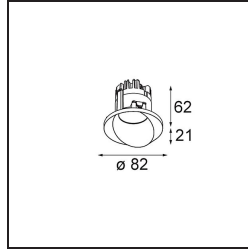

Date
Customer
Project
Type

Wink Recessed 82 1x IP54 LED 2700K Medium DE White Structure

Specifications

Material	14200109
Light Source Type	LED
LED Type	BRIDGELUX V8G8
LED technology	LED COB
CRI	Min. 90
Colour Temperature	2700K
Lifetime	L80B20 @50,000 Hours
Lamp Included	Yes
Number of Light Sources	1
CIE flux code	90 96 99 100 89
Binning (SDCM)	2
Light Direction	Down
Optic	Reflector
Measured beam angle (°)	23.3
Input Voltage	Constant Current Driver Required
Electrical Class	III
IP Rating	54
Glow wire rating (°C)	960
Indoor/Outdoor	Indoor
Application	Ceiling
Mounting	Recessed
Cut-out size (mm)	ø98
Mounting depth (mm)	100.0
Adjustability	H 355°
Distance to Lighted Object (m)	0,1
Primary Colour & Primary Finish	White, Structure
Gross weight (g)	255.0
Drive current (mA)	350 500
Min. forward voltage (Vf)	13,2 13,7
Max. forward voltage (Vf)	15,0 15,4
Connected load (W)	5,0 7,2
Delivered lumens (lm)	493 662
Efficacy (lm/W)	99 92
Glare rating	22 23

Remark • This is not a complete product. Recessed Ring or Wink Flange required.

Wink may be recessed and subtle, but its technical ingenuity is nothing short of remarkable. And so is its sense of humour. As its name suggests, it likes to wink at you. The streamlined design, where elegance meets high-quality finish, results in a fixture that is half hidden in the ceiling and half peeking out. Wink 82 also fits with Wink flange, a low ring around the spot.

TM30 & CRI diagram

Light distribution & beam diagram

Installation Accessories

- **14203009** Ring Recessed 82 Wink White Structure
- **14203032** Ring Recessed 82 Wink 1x Black Structure

- **14203030** Ring Recessed Trimless 110 1x