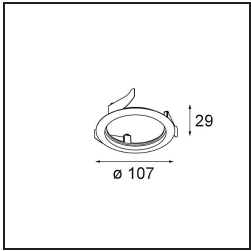

Date
Customer
Project
Type

Wink Recessed 82 1x IP54 LED 2700K Medium DE White Structure

Specifications

Material	14200109
Light Source Type	LED
LED Type	BRIDGELUX V8G8
LED technology	LED COB
CRI	Min. 90
Colour Temperature	2700K
Lifetime	L80B20 @50,000 Hours
Lamp Included	Yes
Number of Light Sources	1
CIE flux code	90 96 99 100 89
Binning (SDCM)	2
Light Direction	Down
Optic	Reflector
Measured beam angle (°)	23.3
Input Voltage	Constant Current Driver Required
Electrical Class	III
IP Rating	54
Glow wire rating (°C)	960
Indoor/Outdoor	Indoor
Application	Ceiling
Mounting	Recessed
Cut-out size (mm)	ø98
Mounting depth (mm)	100.0
Adjustability	H 355°
Distance to Lighted Object (m)	0,1
Primary Colour & Primary Finish	White, Structure
Gross weight (g)	255.0
Drive current (mA)	350 500
Min. forward voltage (Vf)	13.2 13.7
Max. forward voltage (Vf)	15.0 15.4
Connected load (W)	5.0 7.2
Delivered lumens (lm)	493 662
Efficacy (lm/W)	99 92
Glare rating	22 23
Remark	<ul style="list-style-type: none"> This is not a complete product. Recessed Ring or Wink Flange required.

Wink may be recessed and subtle, but its technical ingenuity is nothing short of remarkable. And so is its sense of humour. As its name suggests, it likes to wink at you. The streamlined design, where elegance meets high-quality finish, results in a fixture that is half hidden in the ceiling and half peeking out. Wink 82 also fits with Wink flange, a low ring around the spot.

TM30 & CRI diagram

Light distribution & beam diagram

Installation Accessories

- **14203009** Ring Recessed 82 Wink White Structure
- **14203032** Ring Recessed 82 Wink 1x Black Structure

- **14203030** Ring Recessed Trimless 110 1x