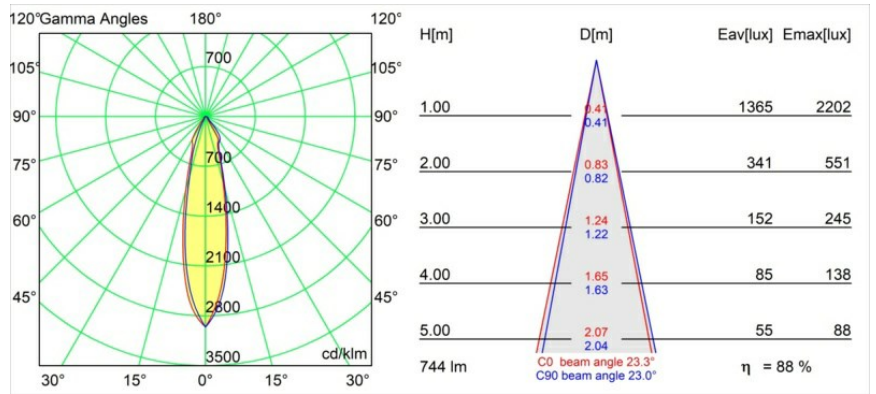

Light distribution & beam diagram