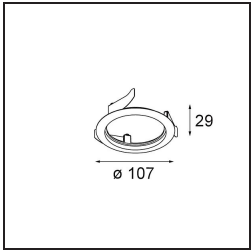

Date
Customer
Project
Type

Wink Recessed 82 1x IP54 LED 2700K Medium DE White Structure

Specifications

Material	14200109
Light Source Type	LED
LED Type	BRIDGELUX V8G8
LED technology	LED COB
CRI	Min. 90
Colour Temperature	2700K
Lifetime	L80B20 @50,000 Hours
Lamp Included	Yes
Number of Light Sources	1
CIE flux code	90 96 99 100 89
Binning (SDCM)	2
Light Direction	Down
Optic	Reflector
Measured beam angle (°)	23.3
Input Voltage	Constant Current Driver Required
Electrical Class	III
IP Rating	54
Glow wire rating (°C)	960
Indoor/Outdoor	Indoor
Application	Ceiling
Mounting	Recessed
Cut-out size (mm)	ø98
Mounting depth (mm)	100.0
Adjustability	H 355°
Distance to Lighted Object (m)	0,1
Primary Colour & Primary Finish	White, Structure
Gross weight (g)	255.0
Drive current (mA)	350 500
Min. forward voltage (Vf)	13,2 13,7
Max. forward voltage (Vf)	15,0 15,4
Connected load (W)	5,0 7,2
Delivered lumens (lm)	493 662
Efficacy (lm/W)	99 92
Glare rating	22 23

Remark • This is not a complete product. Recessed Ring or Wink Flange required.

Wink may be recessed and subtle, but its technical ingenuity is nothing short of remarkable. And so is its sense of humour. As its name suggests, it likes to wink at you. The streamlined design, where elegance meets high-quality finish, results in a fixture that is half hidden in the ceiling and half peeking out. Wink 82 also fits with Wink flange, a low ring around the spot.

TM30 & CRI diagram

Light distribution & beam diagram

Installation Accessories

- **14203009** Ring Recessed 82 Wink White Structure
- **14203032** Ring Recessed 82 Wink 1x Black Structure

- **14203030** Ring Recessed Trimless 110 1x