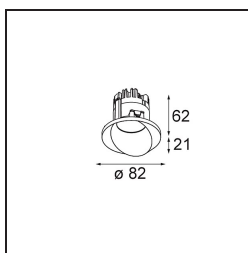

Date
Customer
Project
Type

Wink Recessed 82 1x IP54 LED 2700K Medium DE White Structure

Specifications

Material	14200109
Light Source Type	LED
LED Type	BRIDGELUX V8G8
LED technology	LED COB
CRI	Min. 90
Colour Temperature	2700K
Lifetime	L90B10 @50,000 Hours
Lamp Included	Yes
Number of Light Sources	1
CIE flux code	90 96 99 100 89
Binning (SDCM)	2
Light Direction	Down
Optic	Reflector
Measured beam angle (°)	23.3
Input Voltage	Constant Current Driver Required
Electrical Class	III
IP Rating	54
Glow wire rating (°C)	960
Indoor/Outdoor	Indoor
Application	Ceiling
Mounting	Recessed
Cut-out size (mm)	ø98
Mounting depth (mm)	100.0
Adjustability	H 355°
Distance to Lighted Object (m)	0,1
Primary Colour & Primary Finish	White, Structure
Gross weight (g)	255.0
Drive current (mA)	350 500
Min. forward voltage (Vf)	13,2 13,7
Max. forward voltage (Vf)	15,0 15,4
Connected load (W)	5,0 7,2
Luminous flux per lamp (lm)	493 662
Efficacy (lm/W)	99 92
Glare rating	22 23

Remark

- This is not a complete product. Recessed Ring or Wink Flange required.
-

TM30 & CRI diagram

Light distribution & beam diagram

Installation Accessories

- **14203009** Ring Recessed 82 Wink White Structure
- **14203032** Ring Recessed 82 Wink 1x Black Structure