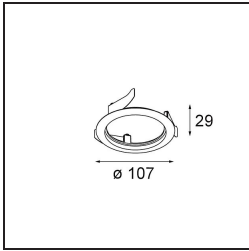

| |
|----------|
| Date |
| Customer |
| Project |
| Type |

Wink Recessed 82 1x IP54 LED 2700K Medium DE White Structure

Specifications

| | |
|---------------------------------|--|
| Material | 14200109 |
| Light Source Type | LED |
| LED Type | BRIDGELUX V8G8 |
| LED technology | LED COB |
| CRI | Min. 90 |
| Colour Temperature | 2700K |
| Lifetime | L90B10 @50,000 Hours |
| Lamp Included | Yes |
| Number of Light Sources | 1 |
| CIE flux code | 90 96 99 100 89 |
| Binning (SDCM) | 2 |
| Light Direction | Down |
| Optic | Reflector |
| Measured beam angle (°) | 23.3 |
| Input Voltage | Constant Current Driver Required |
| Electrical Class | III |
| IP Rating | 54 |
| Glow wire rating (°C) | 960 |
| Indoor/Outdoor | Indoor |
| Application | Ceiling |
| Mounting | Recessed |
| Cut-out size (mm) | ø98 |
| Mounting depth (mm) | 100.0 |
| Adjustability | H 355° |
| Distance to Lighted Object (m) | 0,1 |
| Primary Colour & Primary Finish | White, Structure |
| Gross weight (g) | 255.0 |
| Drive current (mA) | 350 500 |
| Min. forward voltage (Vf) | 13,2 13,7 |
| Max. forward voltage (Vf) | 15,0 15,4 |
| Connected load (W) | 5,0 7,2 |
| Delivered lumens (lm) | 493 662 |
| Efficacy (lm/W) | 99 92 |
| Glare rating | 22 23 |
| Remark | <ul style="list-style-type: none"> This is not a complete product. Recessed Ring or Wink Flange required. |

Wink may be recessed and subtle, but its technical ingenuity is nothing short of remarkable. And so is its sense of humour. As its name suggests, it likes to wink at you. The streamlined design, where elegance meets high-quality finish, results in a fixture that is half hidden in the ceiling and half peeking out. Wink 82 also fits with Wink flange, a low ring around the spot.

TM30 & CRI diagram

Light distribution & beam diagram

Installation Accessories

- **14203009** Ring Recessed 82 Wink White Structure
- **14203032** Ring Recessed 82 Wink 1x Black Structure

- **14203030** Ring Recessed Trimless 110 1x