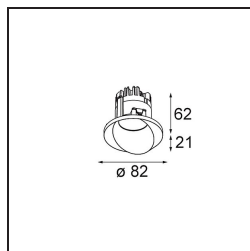

Date
Customer
Project
Type

Wink Recessed 82 1x IP54 LED 2700K Medium DE White Structure

Specifications

Material	14200109
Light Source Type	LED
LED Type	BRIDGELUX V8G8
LED technology	LED COB
CRI	Min. 90
Colour Temperature	2700K
Lifetime	L80B20 @50,000 Hours
Lamp Included	Yes
Number of Light Sources	1
CIE flux code	90 96 99 100 89
Binning (SDCM)	2
Light Direction	Down
Optic	Reflector
Measured beam angle (°)	23.3
Input Voltage	Constant Current Driver Required
Electrical Class	III
IP Rating	54
Glow wire rating (°C)	960
Indoor/Outdoor	Indoor
Application	Ceiling
Mounting	Recessed
Cut-out size (mm)	ø98
Mounting depth (mm)	100.0
Adjustability	H 355°
Distance to Lighted Object (m)	0,1
Primary Colour & Primary Finish	White, Structure
Gross weight (g)	255.0
Drive current (mA)	350 500
Min. forward voltage (Vf)	13.2 13.7
Max. forward voltage (Vf)	15.0 15.4
Connected load (W)	5.0 7.2
Delivered lumens (lm)	493 662
Efficacy (lm/W)	99 92
Glare rating	22 23
Remark	<ul style="list-style-type: none"> This is not a complete product. Recessed Ring or Wink Flange required.

TM30 & CRI diagram

Light distribution & beam diagram

Installation Accessories

- **14203009** Ring Recessed 82 Wink White Structure
- **14203032** Ring Recessed 82 Wink 1x Black Structure

- **14203030** Ring Recessed Trimless 110 1x