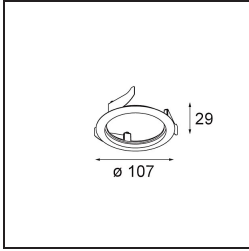

Date
Customer
Project
Type

Wink Recessed 82 1x IP54 LED 2700K Medium DE White Structure

Specifications

Material	14200109
Light Source Type	LED
LED Type	BRIDGELUX V8G8
LED technology	LED COB
CRI	Min. 90
Colour Temperature	2700K
Lifetime	L90B10 @50,000 Hours
Lamp Included	Yes
Number of Light Sources	1
CIE flux code	90 96 99 100 89
Binning (SDCM)	2
Light Direction	Down
Optic	Reflector
Measured beam angle (°)	23.3
Input Voltage	Constant Current Driver Required
Electrical Class	III
IP Rating	54
Glow wire rating (°C)	960
Indoor/Outdoor	Indoor
Application	Ceiling
Mounting	Recessed
Cut-out size (mm)	ø98
Mounting depth (mm)	100.0
Adjustability	H 355°
Distance to Lighted Object (m)	0,1
Primary Colour & Primary Finish	White, Structure
Gross weight (g)	255.0
Drive current (mA)	350 500
Min. forward voltage (Vf)	13,2 13,7
Max. forward voltage (Vf)	15,0 15,4
Connected load (W)	5,0 7,2
Luminous flux per lamp (lm)	493 662
Efficacy (lm/W)	99 92
Glare rating	22 23

Remark

- This is not a complete product. Recessed Ring or Wink Flange required.
-

TM30 & CRI diagram

Light distribution & beam diagram

Installation Accessories

- **14203009** Ring Recessed 82 Wink White Structure
- **14203032** Ring Recessed 82 Wink 1x Black Structure

- **14203030** Ring Recessed Trimless 110 1x
- Choose a required accessory