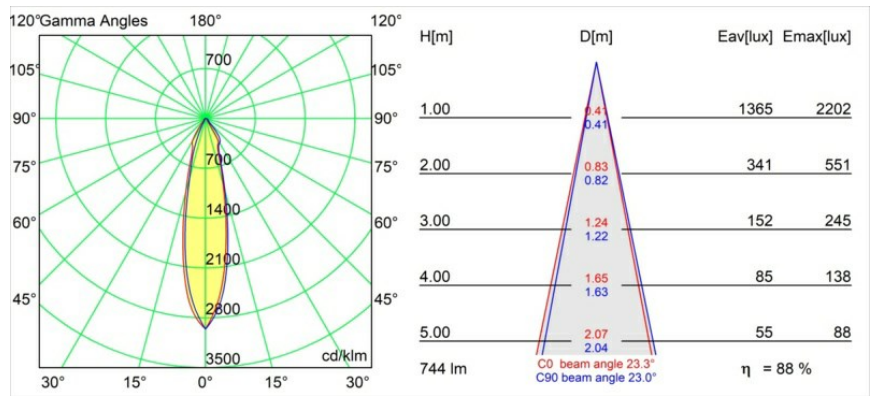

Light distribution & beam diagram