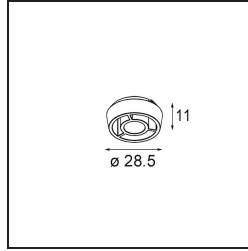

Date _____
Customer _____
Project _____
Type _____

Crossblade 26 Black Matt

Specifications

Material	14193032
Lamp Included	No
Number of Light Sources	0
IP Rating	20
Glow wire rating (°C)	960
Indoor/Outdoor	Indoor
Adjustability	Not Applicable
Primary Colour & Primary Finish	Black, Matt
Gross weight (g)	5.0

Specifications