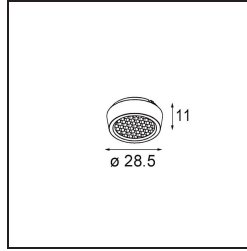

Date _____
Customer _____
Project _____
Type _____

Honeycomb 26 Black Matt

Specifications

Material	14191032
Lamp Included	No
Number of Light Sources	0
IP Rating	20
Glow wire rating (°C)	960
Indoor/Outdoor	Indoor
Adjustability	Not Applicable
Primary Colour & Primary Finish	Black, Matt
Gross weight (g)	6.0