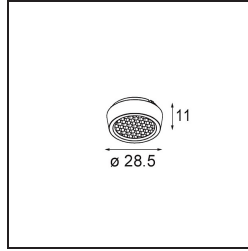

Date _____
Customer _____
Project _____
Type _____

Honeycomb 26 Black Matt

Specifications

Material	14191032
Lamp Included	No
Number of Light Sources	0
IP Rating	20
Glow wire rating (°C)	960
Indoor/Outdoor	Indoor
Adjustability	Not Applicable
Primary Colour & Primary Finish	Black, Matt
Gross weight (g)	6.0

Specifications