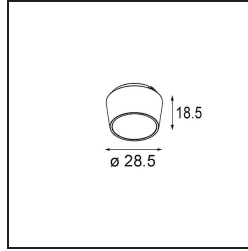

Date _____
Customer _____
Project _____
Type _____

Snoot 26 Black Matt

Specifications

Material	14192032
Lamp Included	No
Number of Light Sources	0
IP Rating	20
Glow wire rating (°C)	960
Indoor/Outdoor	Indoor
Adjustability	Not Applicable
Primary Colour & Primary Finish	Black, Matt
Gross weight (g)	4.0

Specifications