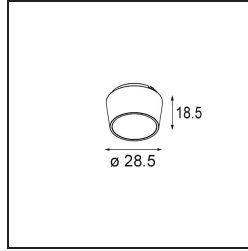

Date _____
Customer _____
Project _____
Type _____

Snoot 26 Black Matt

Specifications

Material	14192032
Lamp Included	No
Number of Light Sources	0
IP Rating	20
Glow wire rating (°C)	960
Indoor/Outdoor	Indoor
Adjustability	Not Applicable
Primary Colour & Primary Finish	Black, Matt
Gross weight (g)	4.0

Specifications