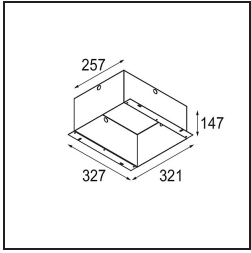

Specifications

Material	14180309
Lamp Included	No
Number of Light Sources	4
IP Rating	55
Glow wire rating (°C)	960
Indoor/Outdoor	Indoor
Application	Ceiling, Wall
Mounting	Recessed
Adjustability	Not Applicable
Primary Colour & Primary Finish	White, Matt
Gross weight (g)	246.0
Remark	<ul style="list-style-type: none"> • Qbini spotlight not included • This is not a complete product. Qbini Frame and Qbini spotlights required. • This is not a complete product. Qbini Frame and Qbini spotlights required.

Installation Accessories

12292330 Plaster Kit 345x287 - 41x133 1x

10400330 Installation Housing 257x327x147

Choose a required accessory