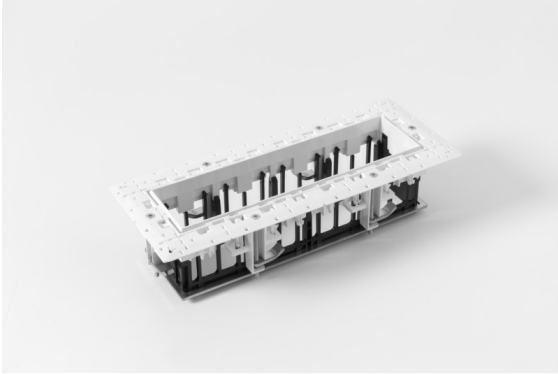

Date

Customer

Project

Type

Qbini Frame Recessed Trimless 4x White Matt

A portmanteau of cubic and mini, Qbini is a modular and miniature LED solution for extremely playful applications. Qbini Frame comes in square and rectangular frames that are waiting for you to choose from a host of design options and light effects. From tiny accent lights to general lighting modules.

Specifications

Material	14180309
Lamp Included	No
Number of Light Sources	4
IP Rating	55
Glow wire rating (°C)	960
Indoor/Outdoor	Indoor
Application	Ceiling, Wall
Mounting	Recessed
Adjustability	Not Applicable
Primary Colour & Primary Finish	White, Matt
Gross weight (g)	246.0
Remark	<ul style="list-style-type: none"> • Qbini spotlight not included • This is not a complete product. Qbini Frame and Qbini spotlights required. • This is not a complete product. Qbini Frame and Qbini spotlights required.