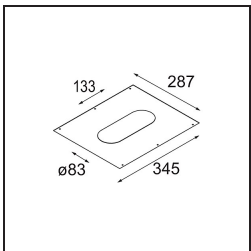

Installation Accessories

12292330 Plaster Kit 345x287 - 41x133 1x