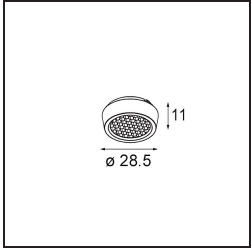

14191032 Honeycomb 26 Black Matt