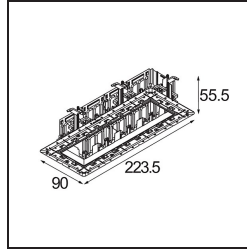

Specifications

Material	14180309
Lamp Included	No
Number of Light Sources	4
IP Rating	55
Glow wire rating (°C)	960
Indoor/Outdoor	Indoor
Application	Ceiling, Wall
Mounting	Recessed
Adjustability	Not Applicable
Primary Colour & Primary Finish	White, Matt
Gross weight (g)	246.0
Remark	<ul style="list-style-type: none"> • Qbini spotlight not included • This is not a complete product. Qbini Frame and Qbini spotlights required. • This is not a complete product. Qbini Frame and Qbini spotlights required.