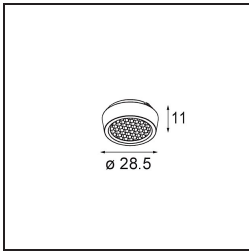

14191032 Honeycomb 26 Black Matt