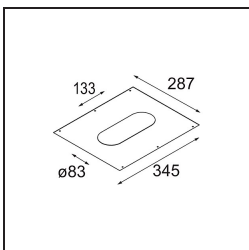

Installation Accessories

12292330 Plaster Kit 345x287 - 41x133 1x