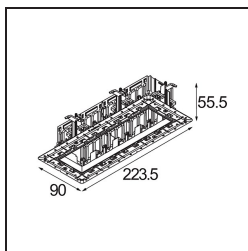

Specifications

Material	14180309
Lamp Included	No
Number of Light Sources	4
IP Rating	55
Glow wire rating (°C)	960
Indoor/Outdoor	Indoor
Application	Ceiling, Wall
Mounting	Recessed
Adjustability	Not Applicable
Primary Colour & Primary Finish	White, Matt
Gross weight (g)	246.0
Remark	<ul style="list-style-type: none"> • Qbini spotlight not included • This is not a complete product. Qbini Frame and Qbini spotlights required. • This is not a complete product. Qbini Frame and Qbini spotlights required.