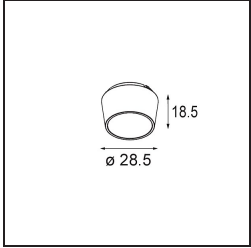

14192032 Snoot 26 Black Matt