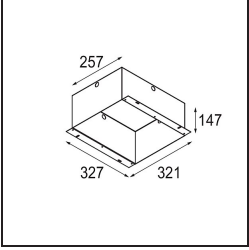

Specifications

Material	14180309
Lamp Included	No
Number of Light Sources	4
IP Rating	55
Glow wire rating (°C)	960
Indoor/Outdoor	Indoor
Application	Ceiling, Wall
Mounting	Recessed
Adjustability	Not Applicable
Primary Colour & Primary Finish	White, Matt
Gross weight (g)	246.0
Remark	<ul style="list-style-type: none"> • Qbini spotlight not included • This is not a complete product. Qbini Frame and Qbini spotlights required. • This is not a complete product. Qbini Frame and Qbini spotlights required.

Installation Accessories

12292330 Plaster Kit 345x287 - 41x133 1x

10400330 Installation Housing 257x327x147

Choose a required accessory