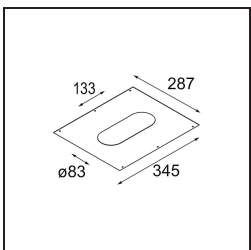

Installation Accessories

12292330 Plaster Kit 345x287 - 41x133 1x