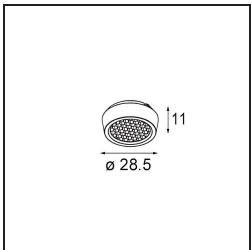

Specifications

Material	14180332
Lamp Included	No
Number of Light Sources	4
IP Rating	55
Glow wire rating (°C)	960
Indoor/Outdoor	Indoor
Application	Ceiling, Wall
Mounting	Recessed
Adjustability	Not Applicable
Primary Colour & Primary Finish	Black, Matt
Gross weight (g)	246.0
Remark	<ul style="list-style-type: none"> • Qbini spotlight not included • This is not a complete product. Qbini Frame and Qbini spotlights required. • This is not a complete product. Qbini Frame and Qbini spotlights required.

Specifications

Optical Accessories

14193032 Crossblade 26 Black Matt

14192032 Snoot 26 Black Matt

14191032 Honeycomb 26 Black Matt

Decorative Accessories

14261009 Blind Cover Qbini White Structure

14261032 Blind Cover Qbini Black Structure