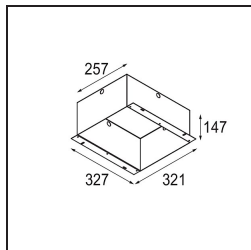

10400330 Installation Housing 257x327x147

Choose a required accessory