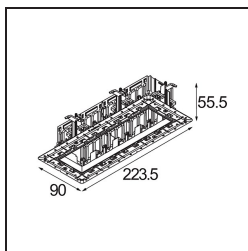

**Specifications**

Material	14180332
Lamp Included	No
Number of Light Sources	4
IP Rating	55
Glow wire rating (°C)	960
Indoor/Outdoor	Indoor
Application	Ceiling, Wall
Mounting	Recessed
Adjustability	Not Applicable
Primary Colour & Primary Finish	Black, Matt
Gross weight (g)	246.0
Remark	<ul style="list-style-type: none"> <li>• Qbini spotlight not included</li> <li>• This is not a complete product. Qbini Frame and Qbini spotlights required.</li> <li>• This is not a complete product. Qbini Frame and Qbini spotlights required.</li> </ul>