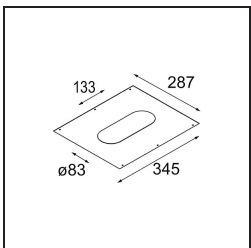

Installation Accessories

12292330 Plaster Kit 345x287 - 41x133 1x