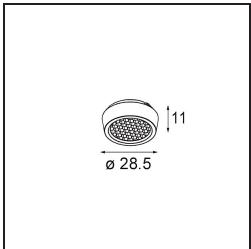

14191032 Honeycomb 26 Black Matt