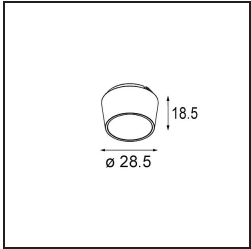

14192032 Snoot 26 Black Matt