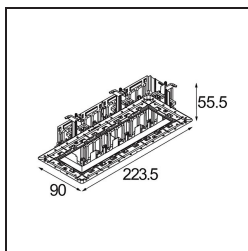

Specifications

Material	14180332
Lamp Included	No
Number of Light Sources	4
IP Rating	55
Glow wire rating (°C)	960
Indoor/Outdoor	Indoor
Application	Ceiling, Wall
Mounting	Recessed
Adjustability	Not Applicable
Primary Colour & Primary Finish	Black, Matt
Gross weight (g)	246.0
Remark	<ul style="list-style-type: none"> • Qbini spotlight not included • This is not a complete product. Qbini Frame and Qbini spotlights required. • This is not a complete product. Qbini Frame and Qbini spotlights required.