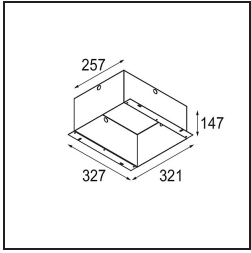

Date

Customer

Project

Type

Qbini Frame Recessed Trimless 4x Black Matt

Specifications

Material	14180332
Lamp Included	No
Number of Light Sources	4
IP Rating	55
Glow wire rating (°C)	960
Indoor/Outdoor	Indoor
Application	Ceiling, Wall
Mounting	Recessed
Adjustability	Not Applicable
Primary Colour & Primary Finish	Black, Matt
Gross weight (g)	246.0
Remark	<ul style="list-style-type: none"> • Qbini spotlight not included • This is not a complete product. Qbini Frame and Qbini spotlights required. • This is not a complete product. Qbini Frame and Qbini spotlights required.

Installation Accessories

12292330 Plaster Kit 345x287 - 41x133 1x

10400330 Installation Housing 257x327x147

Choose a required accessory