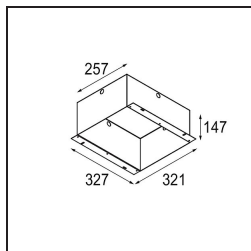

10400330 Installation Housing 257x327x147

Choose a required accessory