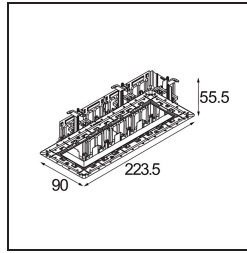

Date

Customer

Project

Type

Qbini Frame Recessed Trimless 4x Black Matt

Specifications

Material	14180332
Lamp Included	No
Number of Light Sources	4
IP Rating	55
Glow wire rating (°C)	960
Indoor/Outdoor	Indoor
Application	Ceiling, Wall
Mounting	Recessed
Adjustability	Not Applicable
Primary Colour & Primary Finish	Black, Matt
Gross weight (g)	246.0
Remark	<ul style="list-style-type: none"> • Qbini spotlight not included • This is not a complete product. Qbini Frame and Qbini spotlights required. • This is not a complete product. Qbini Frame and Qbini spotlights required.