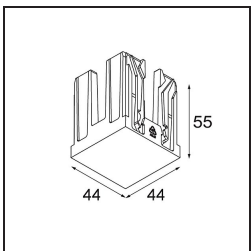

Specifications

Material	14180332
Lamp Included	No
Number of Light Sources	4
IP Rating	55
Glow wire rating (°C)	960
Indoor/Outdoor	Indoor
Application	Ceiling, Wall
Mounting	Recessed
Adjustability	Not Applicable
Primary Colour & Primary Finish	Black, Matt
Gross weight (g)	246.0
Remark	<ul style="list-style-type: none"> • Qbini spotlight not included • This is not a complete product. Qbini Frame and Qbini spotlights required. • This is not a complete product. Qbini Frame and Qbini spotlights required.

Specifications

Optical Accessories

14193032 Crossblade 26 Black Matt

14192032 Snoot 26 Black Matt

14191032 Honeycomb 26 Black Matt

Decorative Accessories

14261009 Blind Cover Qbini White Structure

14261032 Blind Cover Qbini Black Structure