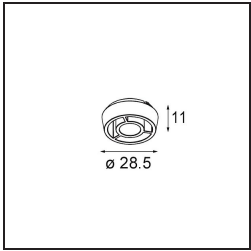

Optical Accessories

14193032 Crossblade 26 Black Matt