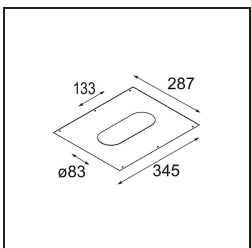

Date

Customer

Project

Type

Qbini Frame Recessed Trimless 4x Black Matt

Specifications

Material	14180332
Lamp Included	No
Number of Light Sources	4
IP Rating	55
Glow wire rating (°C)	960
Indoor/Outdoor	Indoor
Application	Ceiling, Wall
Mounting	Recessed
Adjustability	Not Applicable
Primary Colour & Primary Finish	Black, Matt
Gross weight (g)	246.0
Remark	<ul style="list-style-type: none"> • Qbini spotlight not included • This is not a complete product. Qbini Frame and Qbini spotlights required. • This is not a complete product. Qbini Frame and Qbini spotlights required.

Installation Accessories

12292330 Plaster Kit 345x287 - 41x133 1x

10400330 Installation Housing 257x327x147

Choose a required accessory