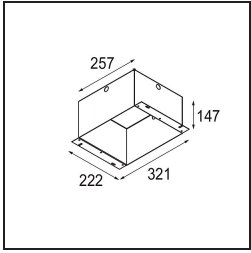

10400230 Installation Housing 257x222x147

Choose a required accessory