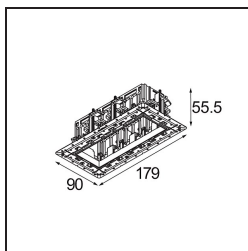

Specifications

Material	14180209
Lamp Included	No
Number of Light Sources	3
IP Rating	55
Glow wire rating (°C)	960
Indoor/Outdoor	Indoor
Application	Ceiling, Wall
Mounting	Recessed
Adjustability	Not Applicable
Primary Colour & Primary Finish	White, Matt
Gross weight (g)	189.0
Remark	<ul style="list-style-type: none"> • Qbini spotlight not included • This is not a complete product. Qbini Frame and Qbini spotlights required. • This is not a complete product. Qbini Frame and Qbini spotlights required.