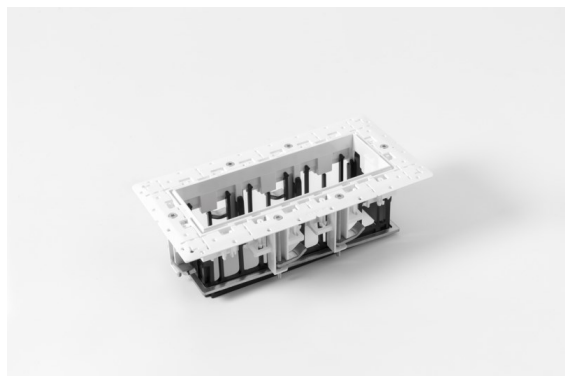

Date

Customer

Project

Type

Qbini Frame Recessed Trimless 3x White Matt

A portmanteau of cubic and mini, Qbini is a modular and miniature LED solution for extremely playful applications. Qbini Frame comes in square and rectangular frames that are waiting for you to choose from a host of design options and light effects. From tiny accent lights to general lighting modules.

Specifications

Material	14180209
Lamp Included	No
Number of Light Sources	3
IP Rating	55
Glow wire rating (°C)	960
Indoor/Outdoor	Indoor
Application	Ceiling, Wall
Mounting	Recessed
Adjustability	Not Applicable
Primary Colour & Primary Finish	White, Matt
Gross weight (g)	189.0
Remark	<ul style="list-style-type: none"> • Qbini spotlight not included • This is not a complete product. Qbini Frame and Qbini spotlights required. • This is not a complete product. Qbini Frame and Qbini spotlights required.