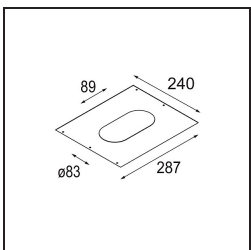

Installation Accessories

12292230 Plaster Kit 240x287 - 41x89 1x