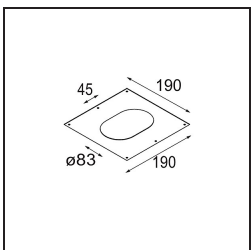

Installation Accessories

12292130 Plaster Kit 190x190 - 41x45 1x