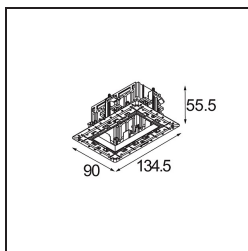

Qbini Frame Recessed Trimless 2x White Matt

Specifications

Material	14180109
Lamp Included	No
Number of Light Sources	2
IP Rating	55
Glow wire rating (°C)	960
Indoor/Outdoor	Indoor
Application	Ceiling, Wall
Mounting	Recessed
Adjustability	Not Applicable
Primary Colour & Primary Finish	White, Matt
Gross weight (g)	169.0
Remark	<ul style="list-style-type: none"> • Qbini spotlight not included • This is not a complete product. Qbini Frame and Qbini spotlights required. • This is not a complete product. Qbini Frame and Qbini spotlights required.