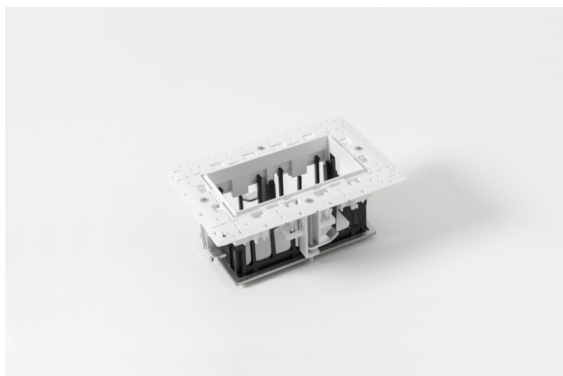

Qbini Frame Recessed Trimless 2x White Matt

Specifications

Material	14180109
Lamp Included	No
Number of Light Sources	2
IP Rating	55
Glow wire rating (°C)	960
Indoor/Outdoor	Indoor
Application	Ceiling, Wall
Mounting	Recessed
Adjustability	Not Applicable
Primary Colour & Primary Finish	White, Matt
Gross weight (g)	169.0
Remark	<ul style="list-style-type: none"> • Qbini spotlight not included • This is not a complete product. Qbini Frame and Qbini spotlights required. • This is not a complete product. Qbini Frame and Qbini spotlights required.

A portmanteau of cubic and mini, Qbini is a modular and miniature LED solution for extremely playful applications. Qbini Frame comes in square and rectangular frames that are waiting for you to choose from a host of design options and light effects. From tiny accent lights to general lighting modules.

Optical Accessories

14193032 Crossblade 26 Black Matt

14192032 Snoot 26 Black Matt

14191032 Honeycomb 26 Black Matt

Decorative Accessories

14261009 Blind Cover Qbini White Structure

14261032 Blind Cover Qbini Black Structure