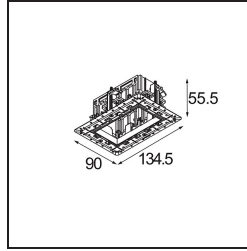

Specifications

Material	14180132
Lamp Included	No
Number of Light Sources	2
IP Rating	55
Glow wire rating (°C)	960
Indoor/Outdoor	Indoor
Application	Ceiling, Wall
Mounting	Recessed
Adjustability	Not Applicable
Primary Colour & Primary Finish	Black, Matt
Gross weight (g)	169.0
Remark	<ul style="list-style-type: none"> • Qbini spotlight not included • This is not a complete product. Qbini Frame and Qbini spotlights required. • This is not a complete product. Qbini Frame and Qbini spotlights required.