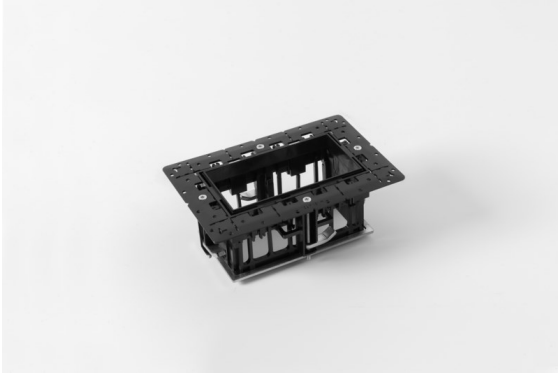

Date

Customer

Project

Type

Qbini Frame Recessed Trimless 2x Black Matt

A portmanteau of cubic and mini, Qbini is a modular and miniature LED solution for extremely playful applications. Qbini Frame comes in square and rectangular frames that are waiting for you to choose from a host of design options and light effects. From tiny accent lights to general lighting modules.

Specifications

Material	14180132
Lamp Included	No
Number of Light Sources	2
IP Rating	55
Glow wire rating (°C)	960
Indoor/Outdoor	Indoor
Application	Ceiling, Wall
Mounting	Recessed
Adjustability	Not Applicable
Primary Colour & Primary Finish	Black, Matt
Gross weight (g)	169.0
Remark	<ul style="list-style-type: none"> • Qbini spotlight not included • This is not a complete product. Qbini Frame and Qbini spotlights required. • This is not a complete product. Qbini Frame and Qbini spotlights required.

Optical Accessories

14193032 Crossblade 26 Black Matt

14192032 Snoot 26 Black Matt

14191032 Honeycomb 26 Black Matt

Decorative Accessories

14261009 Blind Cover Qbini White Structure

14261032 Blind Cover Qbini Black Structure