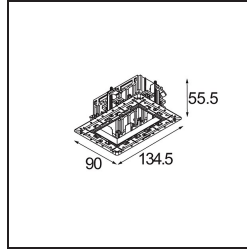

Date

Customer

Project

Type

Qbini Frame Recessed Trimless 2x Black Matt

Specifications

Material	14180132
Lamp Included	No
Number of Light Sources	2
IP Rating	55
Glow wire rating (°C)	960
Indoor/Outdoor	Indoor
Application	Ceiling, Wall
Mounting	Recessed
Adjustability	Not Applicable
Primary Colour & Primary Finish	Black, Matt
Gross weight (g)	169.0
Remark	<ul style="list-style-type: none"> • Qbini spotlight not included • This is not a complete product. Qbini Frame and Qbini spotlights required. • This is not a complete product. Qbini Frame and Qbini spotlights required.