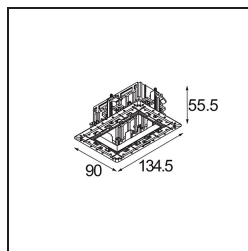

Specifications

Material	14180132
Lamp Included	No
Number of Light Sources	2
IP Rating	55
Glow wire rating (°C)	960
Indoor/Outdoor	Indoor
Application	Ceiling, Wall
Mounting	Recessed
Adjustability	Not Applicable
Primary Colour & Primary Finish	Black, Matt
Gross weight (g)	169.0
Remark	<ul style="list-style-type: none"> • Qbini spotlight not included • This is not a complete product. Qbini Frame and Qbini spotlights required. • This is not a complete product. Qbini Frame and Qbini spotlights required.