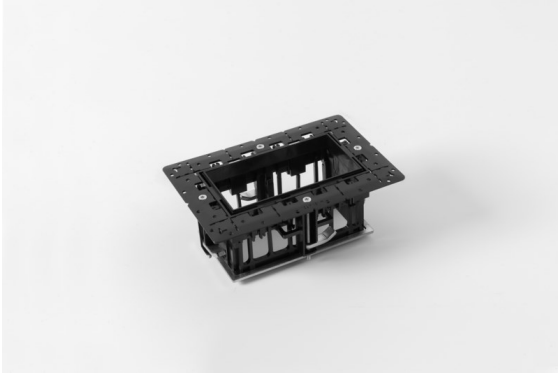

Date

Customer

Project

Type

Qbini Frame Recessed Trimless 2x Black Matt

Specifications

Material	14180132
Lamp Included	No
Number of Light Sources	2
IP Rating	55
Glow wire rating (°C)	960
Indoor/Outdoor	Indoor
Application	Ceiling, Wall
Mounting	Recessed
Adjustability	Not Applicable
Primary Colour & Primary Finish	Black, Matt
Gross weight (g)	169.0
Remark	<ul style="list-style-type: none"> • Qbini spotlight not included • This is not a complete product. Qbini Frame and Qbini spotlights required. • This is not a complete product. Qbini Frame and Qbini spotlights required.

A portmanteau of cubic and mini, Qbini is a modular and miniature LED solution for extremely playful applications. Qbini Frame comes in square and rectangular frames that are waiting for you to choose from a host of design options and light effects. From tiny accent lights to general lighting modules.

Optical Accessories

14193032 Crossblade 26 Black Matt

14192032 Snoot 26 Black Matt

14191032 Honeycomb 26 Black Matt

Decorative Accessories

14261009 Blind Cover Qbini White Structure

14261032 Blind Cover Qbini Black Structure