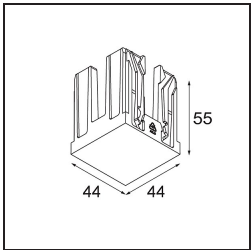

Decorative Accessories

14261009 Blind Cover Qbini White Structure

14261032 Blind Cover Qbini Black Structure