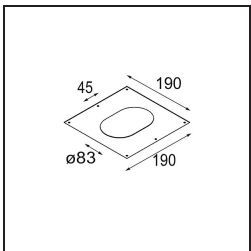

Installation Accessories

12292130 Plaster Kit 190x190 - 41x45 1x