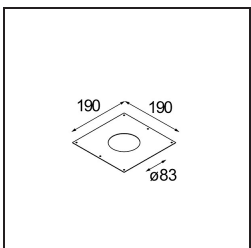

Installation Accessories

12292030 Plaster Kit 190x190 - 83 1x