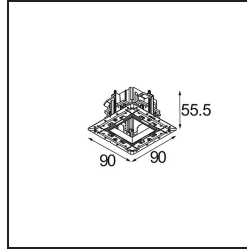

---

*Qbini Frame Recessed Trimless 1x White Matt*

**Specifications**

Material	14180009
Lamp Included	No
Number of Light Sources	1
IP Rating	55
Glow wire rating (°C)	960
Indoor/Outdoor	Indoor
Application	Ceiling, Wall
Mounting	Recessed
Adjustability	Not Applicable
Primary Colour & Primary Finish	White, Matt
Gross weight (g)	134.0
Remark	<ul style="list-style-type: none"> <li>• Qbini spotlight not included</li> <li>• This is not a complete product. Qbini Frame and Qbini spotlights required.</li> <li>• This is not a complete product. Qbini Frame and Qbini spotlights required.</li> </ul>