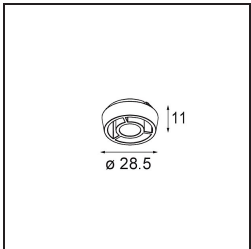

14193032 Crossblade 26 Black Matt