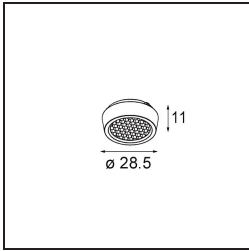

Optical Accessories

14191032 Honeycomb 26 Black Matt