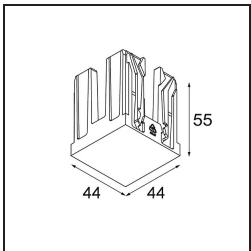

Decorative Accessories

14261009 Blind Cover Qbini White Structure

14261032 Blind Cover Qbini Black Structure

14261046 Blind Cover Qbini Gold Matt