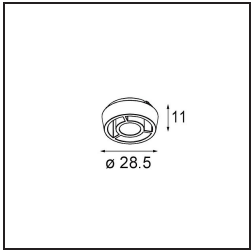

14193032 Crossblade 26 Black Matt