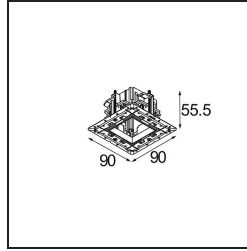

Date

Customer

Project

Type

Qbini Frame Recessed Trimless 1x Black Matt

Specifications

Material	14180032
Lamp Included	No
Number of Light Sources	1
IP Rating	55
Glow wire rating (°C)	960
Indoor/Outdoor	Indoor
Application	Ceiling, Wall
Mounting	Recessed
Adjustability	Not Applicable
Primary Colour & Primary Finish	Black, Matt
Gross weight (g)	134.0
Remark	<ul style="list-style-type: none"> • Qbini spotlight not included • This is not a complete product. Qbini Frame and Qbini spotlights required. • This is not a complete product. Qbini Frame and Qbini spotlights required.