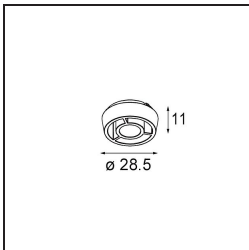

14193032 Crossblade 26 Black Matt