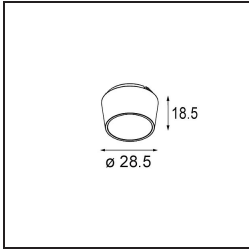

14192032 Snoot 26 Black Matt