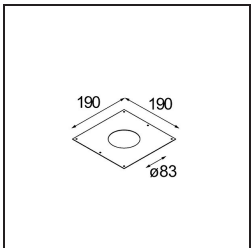

Installation Accessories

12292030 Plaster Kit 190x190 - 83 1x