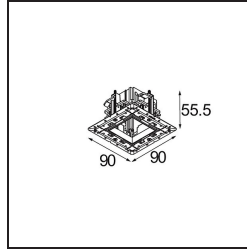

**Specifications**

Material	14180032
Lamp Included	No
Number of Light Sources	1
IP Rating	55
Glow wire rating (°C)	960
Indoor/Outdoor	Indoor
Application	Ceiling, Wall
Mounting	Recessed
Adjustability	Not Applicable
Primary Colour & Primary Finish	Black, Matt
Gross weight (g)	134.0
Remark	<ul style="list-style-type: none"> <li>• Qbini spotlight not included</li> <li>• This is not a complete product. Qbini Frame and Qbini spotlights required.</li> <li>• This is not a complete product. Qbini Frame and Qbini spotlights required.</li> </ul>