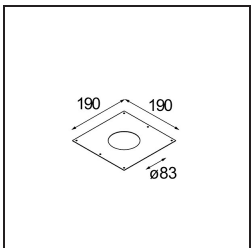

Installation Accessories

12292030 Plaster Kit 190x190 - 83 1x