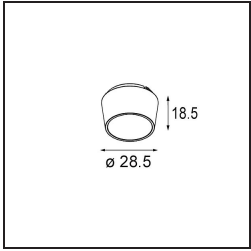

14192032 Snoot 26 Black Matt