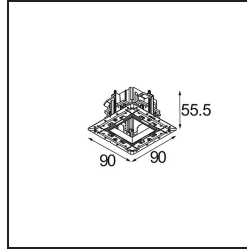

Date
Customer
Project
Type

Qbini Frame Recessed Trimless 1x Black Matt

Specifications

Material	14180032
Lamp Included	No
Number of Light Sources	1
IP Rating	55
Glow wire rating (°C)	960
Indoor/Outdoor	Indoor
Application	Ceiling, Wall
Mounting	Recessed
Adjustability	Not Applicable
Primary Colour & Primary Finish	Black, Matt
Gross weight (g)	134.0
Remark	<ul style="list-style-type: none"> • Qbini spotlight not included • This is not a complete product. Qbini Frame and Qbini spotlights required. • This is not a complete product. Qbini Frame and Qbini spotlights required.