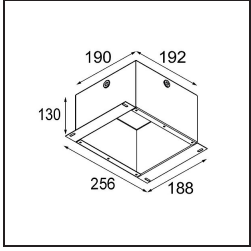

10889830 Installation Housing 192x190x130

Choose a required accessory