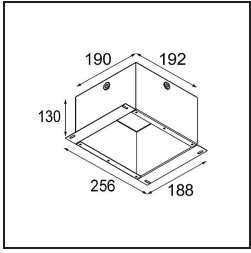

10889830 Installation Housing 192x190x130

Choose a required accessory