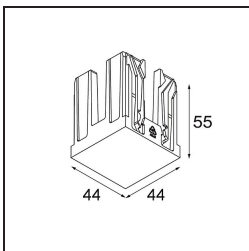

**Specifications**

Material	14180032
Lamp Included	No
Number of Light Sources	1
IP Rating	55
Glow wire rating (°C)	960
Indoor/Outdoor	Indoor
Application	Ceiling, Wall
Mounting	Recessed
Adjustability	Not Applicable
Primary Colour & Primary Finish	Black, Matt
Gross weight (g)	134.0
Remark	<ul style="list-style-type: none"> <li>• Qbini spotlight not included</li> <li>• This is not a complete product. Qbini Frame and Qbini spotlights required.</li> <li>• This is not a complete product. Qbini Frame and Qbini spotlights required.</li> </ul>

**Optical Accessories**

**14191032** Honeycomb 26 Black Matt

**14192032** Snoot 26 Black Matt

**14193032** Crossblade 26 Black Matt

**Decorative Accessories**

**14261009** Blind Cover Qbini White Structure