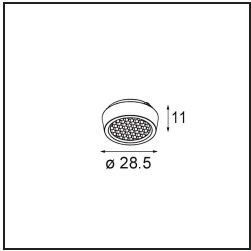

Optical Accessories

14191032 Honeycomb 26 Black Matt