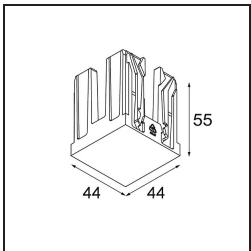

**Specifications**

Material	14180032
Lamp Included	No
Number of Light Sources	1
IP Rating	55
Glow wire rating (°C)	960
Indoor/Outdoor	Indoor
Application	Ceiling, Wall
Mounting	Recessed
Adjustability	Not Applicable
Primary Colour & Primary Finish	Black, Matt
Gross weight (g)	134.0
Remark	<ul style="list-style-type: none"> <li>• Qbini spotlight not included</li> <li>• This is not a complete product. Qbini Frame and Qbini spotlights required.</li> <li>• This is not a complete product. Qbini Frame and Qbini spotlights required.</li> </ul>

**Optical Accessories**

**14191032** Honeycomb 26 Black Matt

**14192032** Snoot 26 Black Matt

**14193032** Crossblade 26 Black Matt

**Decorative Accessories**

**14261009** Blind Cover Qbini White Structure