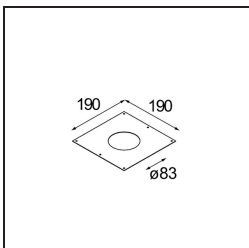

Installation Accessories

12292030 Plaster Kit 190x190 - 83 1x