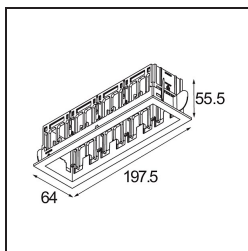

Date

Customer

Project

Type

Qbini Frame Recessed 4x Black Structure

Specifications

Material	14174032
Lamp Included	No
Number of Light Sources	4
IP Rating	55
Glow wire rating (°C)	960
Indoor/Outdoor	Indoor
Application	Ceiling, Wall
Mounting	Recessed
Adjustability	Not Applicable
Primary Colour & Primary Finish	Black, Structure
Gross weight (g)	205.0
Remark	<ul style="list-style-type: none"> • Qbini spotlight not included • This is not a complete product. Qbini Frame and Qbini spotlights required. • This is not a complete product. Qbini Frame and Qbini spotlights required.