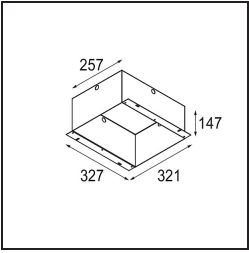

Date

Customer

Project

Type

Qbini Frame Recessed 4x Black Structure

Specifications

Material	14174032
Lamp Included	No
Number of Light Sources	4
IP Rating	55
Glow wire rating (°C)	960
Indoor/Outdoor	Indoor
Application	Ceiling, Wall
Mounting	Recessed
Adjustability	Not Applicable
Primary Colour & Primary Finish	Black, Structure
Gross weight (g)	205.0
Remark	<ul style="list-style-type: none"> • Qbini spotlight not included • This is not a complete product. Qbini Frame and Qbini spotlights required. • This is not a complete product. Qbini Frame and Qbini spotlights required.

Installation Accessories

12291930 Plaster Kit 345x287 - 190x56 1x

10400330 Installation Housing 257x327x147

Choose a required accessory