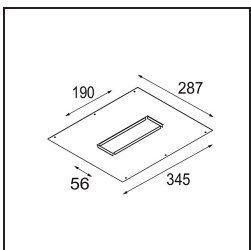

Installation Accessories

12291930 Plaster Kit 345x287 - 190x56 1x