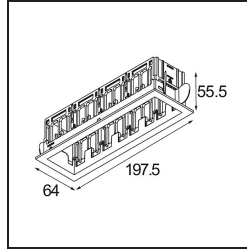

Date _____

Customer _____

Project _____

Type _____

Qbini Frame Recessed 4x Black Structure

Specifications

Material	14174032
Lamp Included	No
Number of Light Sources	4
IP Rating	55
Glow wire rating (°C)	960
Indoor/Outdoor	Indoor
Application	Ceiling, Wall
Mounting	Recessed
Adjustability	Not Applicable
Primary Colour & Primary Finish	Black, Structure
Gross weight (g)	205.0
Remark	<ul style="list-style-type: none"> • Qbini spotlight not included • This is not a complete product. Qbini Frame and Qbini spotlights required. • This is not a complete product. Qbini Frame and Qbini spotlights required.