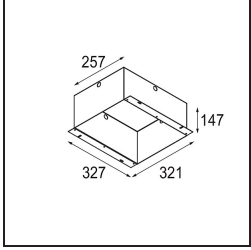

Date _____

Customer _____

Project _____

Type _____

Qbini Frame Recessed 4x Black Structure

Specifications

Material	14174032
Lamp Included	No
Number of Light Sources	4
IP Rating	55
Glow wire rating (°C)	960
Indoor/Outdoor	Indoor
Application	Ceiling, Wall
Mounting	Recessed
Adjustability	Not Applicable
Primary Colour & Primary Finish	Black, Structure
Gross weight (g)	205.0
Remark	<ul style="list-style-type: none"> • Qbini spotlight not included • This is not a complete product. Qbini Frame and Qbini spotlights required. • This is not a complete product. Qbini Frame and Qbini spotlights required.

Installation Accessories

12291930 Plaster Kit 345x287 - 190x56 1x

10400330 Installation Housing 257x327x147

Choose a required accessory