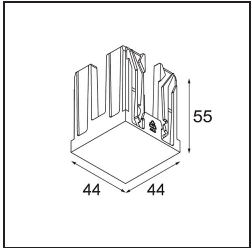

Decorative Accessories

14261009 Blind Cover Qbini White Structure

14261032 Blind Cover Qbini Black Structure