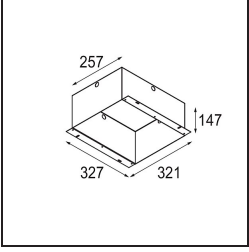

Specifications

Material	14174009
Lamp Included	No
Number of Light Sources	4
IP Rating	55
Glow wire rating (°C)	960
Indoor/Outdoor	Indoor
Application	Ceiling, Wall
Mounting	Recessed
Adjustability	Not Applicable
Primary Colour & Primary Finish	White, Structure
Gross weight (g)	205.0
Remark	<ul style="list-style-type: none"> • Qbini spotlight not included • This is not a complete product. Qbini Frame and Qbini spotlights required. • This is not a complete product. Qbini Frame and Qbini spotlights required.

Installation Accessories

12291930 Plaster Kit 345x287 - 190x56 1x

10400330 Installation Housing 257x327x147

Choose a required accessory