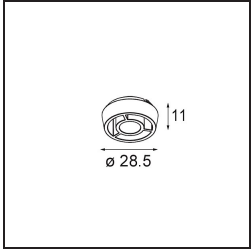

Optical Accessories

14193032 Crossblade 26 Black Matt