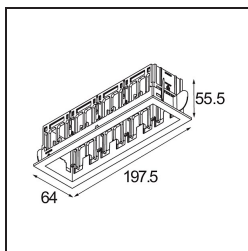

Date
Customer
Project
Type

Qbini Frame Recessed 4x White Structure

A portmanteau of cubic and mini, Qbini is a modular and miniature LED solution for extremely playful applications. Qbini Frame comes in square and rectangular frames that are waiting for you to choose from a host of design options and light effects. From tiny accent lights to general lighting modules.

Specifications

Material	14174009
Lamp Included	No
Number of Light Sources	4
IP Rating	55
Glow wire rating (°C)	960
Indoor/Outdoor	Indoor
Application	Ceiling, Wall
Mounting	Recessed
Adjustability	Not Applicable
Primary Colour & Primary Finish	White, Structure
Gross weight (g)	205.0
Remark	• Qbini spotlight not included • This is not a complete product. Qbini Frame and Qbini spotlights required. • This is not a complete product. Qbini Frame and Qbini spotlights required.