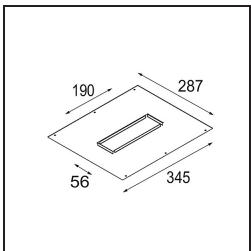

Installation Accessories

12291930 Plaster Kit 345x287 - 190x56 1x