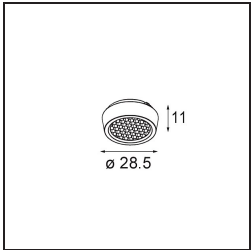

Optical Accessories

14191032 Honeycomb 26 Black Matt