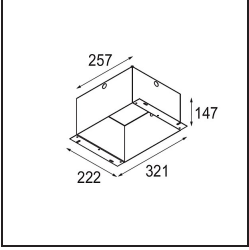

10400230 Installation Housing 257x222x147

Choose a required accessory