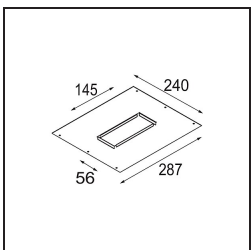

Installation Accessories

12291830 Plaster Kit 240x287 - 145x56 1x