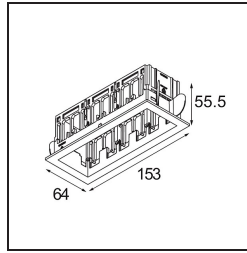

Date _____

Customer _____

Project _____

Type _____

Qbini Frame Recessed 3x White Structure

Specifications

Material	14173009
Lamp Included	No
Number of Light Sources	3
IP Rating	55
Glow wire rating (°C)	960
Indoor/Outdoor	Indoor
Application	Ceiling, Wall
Mounting	Recessed
Adjustability	Not Applicable
Primary Colour & Primary Finish	White, Structure
Gross weight (g)	175.0
Remark	<ul style="list-style-type: none"> • Qbini spotlight not included • This is not a complete product. Qbini Frame and Qbini spotlights required. • This is not a complete product. Qbini Frame and Qbini spotlights required.