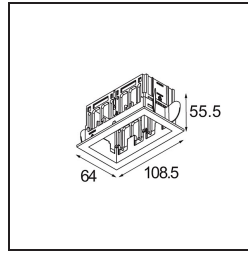

Date _____

Customer _____

Project _____

Type _____

Qbini Frame Recessed 2x Black Structure

A portmanteau of cubic and mini, Qbini is a modular and miniature LED solution for extremely playful applications. Qbini Frame comes in square and rectangular frames that are waiting for you to choose from a host of design options and light effects. From tiny accent lights to general lighting modules.

Specifications

Material	14172032
Lamp Included	No
Number of Light Sources	2
IP Rating	55
Glow wire rating (°C)	960
Indoor/Outdoor	Indoor
Application	Ceiling, Wall
Mounting	Recessed
Adjustability	Not Applicable
Primary Colour & Primary Finish	Black, Structure
Gross weight (g)	140.0
Remark	• Qbini spotlight not included • This is not a complete product. Qbini Frame and Qbini spotlights required. • This is not a complete product. Qbini Frame and Qbini spotlights required.