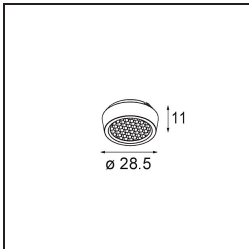

14191032 Honeycomb 26 Black Matt