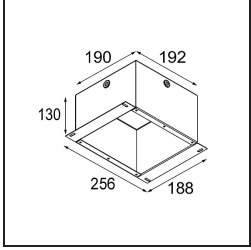

10889830 Installation Housing 192x190x130

Choose a required accessory