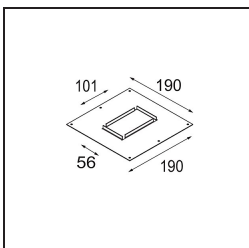

Installation Accessories

12291730 Plaster Kit 190x190 - 101x56 1x