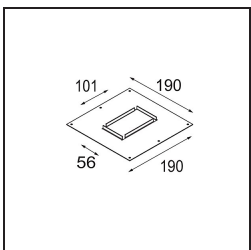

Installation Accessories

12291730 Plaster Kit 190x190 - 101x56 1x