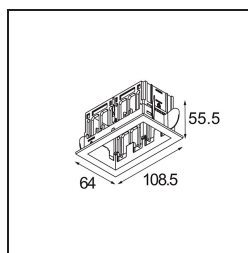

*Qbini Frame Recessed 2x Black Structure*

**Specifications**

Material	14172032
Lamp Included	No
Number of Light Sources	2
IP Rating	55
Glow wire rating (°C)	960
Indoor/Outdoor	Indoor
Application	Ceiling, Wall
Mounting	Recessed
Adjustability	Not Applicable
Primary Colour & Primary Finish	Black, Structure
Gross weight (g)	140.0
Remark	<ul style="list-style-type: none"> <li>• Qbini spotlight not included</li> <li>• This is not a complete product. Qbini Frame and Qbini spotlights required.</li> <li>• This is not a complete product. Qbini Frame and Qbini spotlights required.</li> </ul>