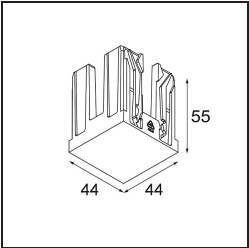

Decorative Accessories

14261009 Blind Cover Qbini White Structure

14261032 Blind Cover Qbini Black Structure