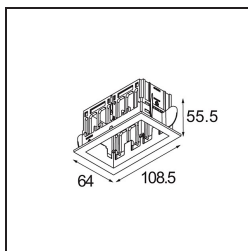

Qbini Frame Recessed 2x White Structure

Specifications

Material	14172009
Lamp Included	No
Number of Light Sources	2
IP Rating	55
Glow wire rating (°C)	960
Indoor/Outdoor	Indoor
Application	Ceiling, Wall
Mounting	Recessed
Adjustability	Not Applicable
Primary Colour & Primary Finish	White, Structure
Gross weight (g)	140.0
Remark	<ul style="list-style-type: none"> • Qbini spotlight not included • This is not a complete product. Qbini Frame and Qbini spotlights required. • This is not a complete product. Qbini Frame and Qbini spotlights required.