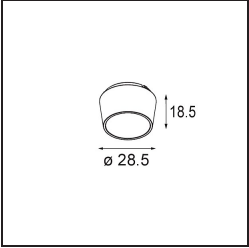

14192032 Snoot 26 Black Matt