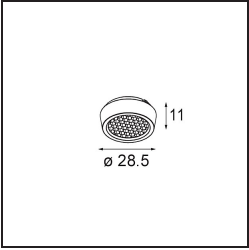

14191032 Honeycomb 26 Black Matt