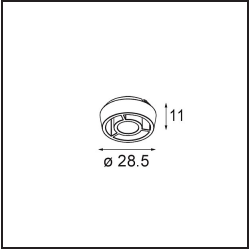

Optical Accessories

14193032 Crossblade 26 Black Matt