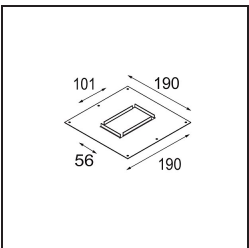

Installation Accessories

12291730 Plaster Kit 190x190 - 101x56 1x