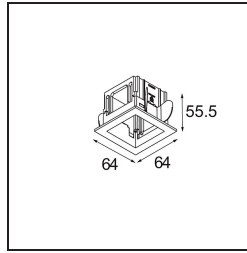

Date _____

Customer _____

Project _____

Type _____

Qbini Frame Recessed 1x White Structure

Specifications

Material	14171009
Lamp Included	No
Number of Light Sources	1
IP Rating	55
Glow wire rating (°C)	960
Indoor/Outdoor	Indoor
Application	Ceiling, Wall
Mounting	Recessed
Adjustability	Not Applicable
Primary Colour & Primary Finish	White, Structure
Gross weight (g)	102.0
Remark	<ul style="list-style-type: none"> • Qbini spotlight not included • This is not a complete product. Qbini Frame and Qbini spotlights required. • This is not a complete product. Qbini Frame and Qbini spotlights required.