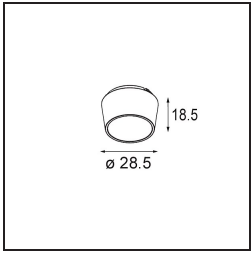

Optical Accessories

14192032 Snoot 26 Black Matt