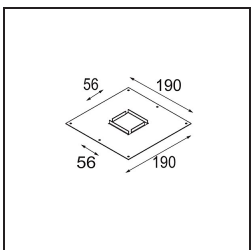

Installation Accessories

12291630 Plaster Kit 190x190 - 56x56 1x