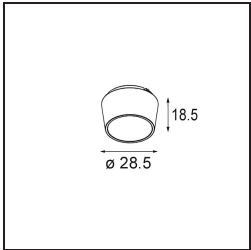

Optical Accessories

14192032 Snoot 26 Black Matt