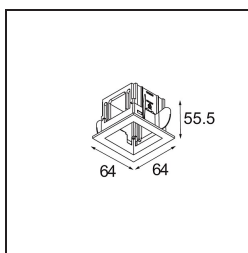

Date _____

Customer _____

Project _____

Type _____

Qbini Frame Recessed 1x White Structure

A portmanteau of cubic and mini, Qbini is a modular and miniature LED solution for extremely playful applications. Qbini Frame comes in square and rectangular frames that are waiting for you to choose from a host of design options and light effects. From tiny accent lights to general lighting modules.

Specifications

Material	14171009
Lamp Included	No
Number of Light Sources	1
IP Rating	55
Glow wire rating (°C)	960
Indoor/Outdoor	Indoor
Application	Ceiling, Wall
Mounting	Recessed
Adjustability	Not Applicable
Primary Colour & Primary Finish	White, Structure
Gross weight (g)	102.0
Remark	• Qbini spotlight not included • This is not a complete product. Qbini Frame and Qbini spotlights required. • This is not a complete product. Qbini Frame and Qbini spotlights required.