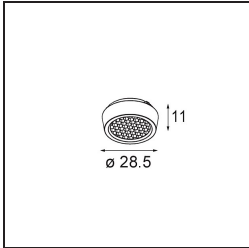

14191032 Honeycomb 26 Black Matt