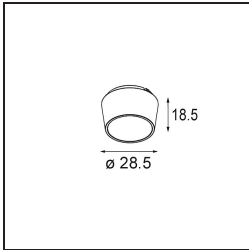

Optical Accessories

14192032 Snoot 26 Black Matt