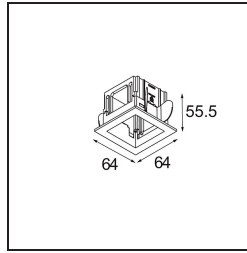

Date
Customer
Project
Type

Qbini Frame Recessed 1x Black Structure

A portmanteau of cubic and mini, Qbini is a modular and miniature LED solution for extremely playful applications. Qbini Frame comes in square and rectangular frames that are waiting for you to choose from a host of design options and light effects. From tiny accent lights to general lighting modules.

Specifications

Material	14171032
Lamp Included	No
Number of Light Sources	1
IP Rating	55
Glow wire rating (°C)	960
Indoor/Outdoor	Indoor
Application	Ceiling, Wall
Mounting	Recessed
Adjustability	Not Applicable
Primary Colour & Primary Finish	Black, Structure
Gross weight (g)	102.0
Remark	• Qbini spotlight not included • This is not a complete product. Qbini Frame and Qbini spotlights required. • This is not a complete product. Qbini Frame and Qbini spotlights required.