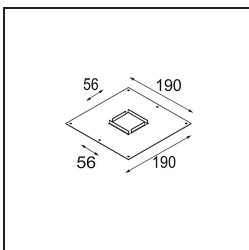

Installation Accessories

12291630 Plaster Kit 190x190 - 56x56 1x