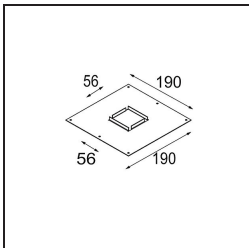

Installation Accessories

12291630 Plaster Kit 190x190 - 56x56 1x