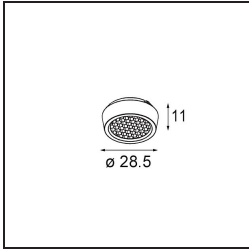

14191032 Honeycomb 26 Black Matt