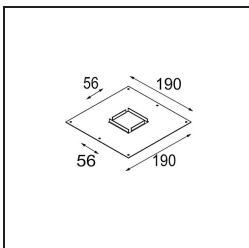

Installation Accessories

12291630 Plaster Kit 190x190 - 56x56 1x