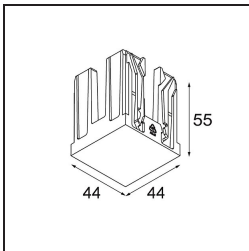

Decorative Accessories

14261009 Blind Cover Qbini White Structure

14261032 Blind Cover Qbini Black Structure

14261046 Blind Cover Qbini Gold Matt