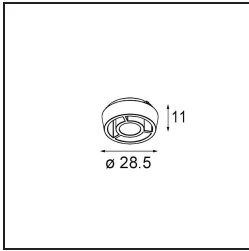

14193032 Crossblade 26 Black Matt