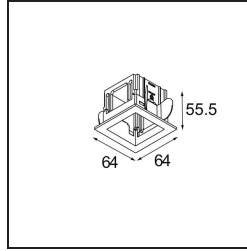

Date _____
Customer _____
Project _____
Type _____

Qbini Frame Recessed 1x Black Structure

Specifications

Material	14171032
Lamp Included	No
Number of Light Sources	1
IP Rating	55
Glow wire rating (°C)	960
Indoor/Outdoor	Indoor
Application	Ceiling, Wall
Mounting	Recessed
Adjustability	Not Applicable
Primary Colour & Primary Finish	Black, Structure
Gross weight (g)	102.0
Remark	<ul style="list-style-type: none"> • Qbini spotlight not included • This is not a complete product. Qbini Frame and Qbini spotlights required. • This is not a complete product. Qbini Frame and Qbini spotlights required.