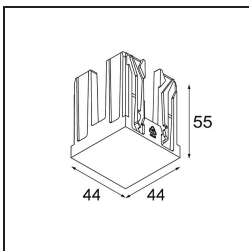

Decorative Accessories

14261009 Blind Cover Qbini White Structure

14261032 Blind Cover Qbini Black Structure

14261046 Blind Cover Qbini Gold Matt