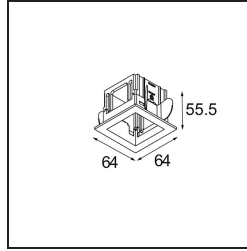

Date _____

Customer _____

Project _____

Type _____

Qbini Frame Recessed 1x Black Structure

Specifications

Material	14171032
Lamp Included	No
Number of Light Sources	1
IP Rating	55
Glow wire rating (°C)	960
Indoor/Outdoor	Indoor
Application	Ceiling, Wall
Mounting	Recessed
Adjustability	Not Applicable
Primary Colour & Primary Finish	Black, Structure
Gross weight (g)	102.0
Remark	<ul style="list-style-type: none"> • Qbini spotlight not included • This is not a complete product. Qbini Frame and Qbini spotlights required. • This is not a complete product. Qbini Frame and Qbini spotlights required.