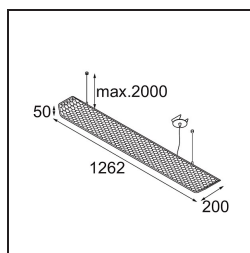

Date
Customer
Project
Type

FFD_Vaeder Suspended Recessed Power Feed 1x LED 4000K DALI/Push-Dim DI White Structure - Black Matt

With a name derived from the English verb 'to evade', it is clear from the start that Vaeder will be miles ahead of anything average. This fixture feels equally at home in an energy-efficient, ergonomic office environment and in a home office. Its characteristic honeycomb structure in combination with a wafer-thin diffuser minimises glare, while Vaeder's ground-breaking LED technology results in an energy-efficient and high-performance office fixture.

Specifications

Material	14085429
Light Source Type	LED
LED Type	NLP
LED technology	LED PCB
CRI	Min. 90
Colour Temperature	4000K
Lifetime	L80B10 @50,000 Hours
Lamp Included	Yes
Number of Light Sources	1
CIE flux code	90 99 100 100 24
Binning (SDCM)	2
Light Direction	Down
Optic	Optic foil
Input Voltage	230V
Luminaire power (W)	36.0
Electrical Class	I
IP Rating	20
Glow wire rating (°C)	960
Dimming Protocol	DALI, Push-Dim
DALI Standard	DALI-2
Indoor/Outdoor	Indoor
Application	Ceiling
Mounting	Suspended
Adjustability	Not Applicable
Distance to Lighted Object (m)	0,1
Primary Colour & Primary Finish	White, Structure
Secondary Colour & Secondary Finish	Black, Matt
Gross weight (g)	5498.0
Luminous flux per lamp (lm)	885
Efficacy (lm/W)	25
Glare rating	6