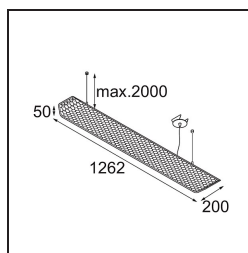

Date
Customer
Project
Type

*FFD\_Vaeder Suspended Recessed Power Feed 1x LED 3000K DALI/Push-Dim DI Black Structure - Black Matt*

With a name derived from the English verb 'to evade', it is clear from the start that Vaeder will be miles ahead of anything average. This fixture feels equally at home in an energy-efficient, ergonomic office environment and in a home office. Its characteristic honeycomb structure in combination with a wafer-thin diffuser minimises glare, while Vaeder's ground-breaking LED technology results in an energy-efficient and high-performance office fixture.

**Specifications**

Material	14085348
Light Source Type	LED
LED Type	NLP
LED technology	LED PCB
CRI	Min. 90
Colour Temperature	3000K
Lifetime	L80B10 @50,000 Hours
Lamp Included	Yes
Number of Light Sources	1
CIE flux code	90 99 100 100 24
Binning (SDCM)	2
Light Direction	Down
Optic	Optic foil
Input Voltage	230V
Luminaire power (W)	36.0
Electrical Class	I
IP Rating	20
Glow wire rating (°C)	960
Dimming Protocol	DALI, Push-Dim
DALI Standard	DALI-2
Indoor/Outdoor	Indoor
Application	Ceiling
Mounting	Suspended
Adjustability	Not Applicable
Distance to Lighted Object (m)	0,1
Primary Colour & Primary Finish	Black, Structure
Secondary Colour & Secondary Finish	Black, Matt
Gross weight (g)	5220.0
Luminous flux per lamp (lm)	908
Efficacy (lm/W)	25
Glare rating	6