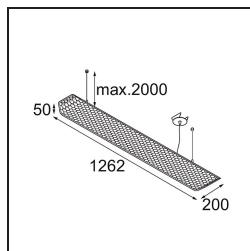

Date
Customer
Project
Type

FFD_Vaeder Suspended Recessed Power Feed 1x LED 3000K DALI/Push-Dim DI White Structure - Black Matt

With a name derived from the English verb 'to evade', it is clear from the start that Vaeder will be miles ahead of anything average. This fixture feels equally at home in an energy-efficient, ergonomic office environment and in a home office. Its characteristic honeycomb structure in combination with a wafer-thin diffuser minimises glare, while Vaeder's ground-breaking LED technology results in an energy-efficient and high-performance office fixture.

Specifications

Material	14085329
Light Source Type	LED
LED Type	NLP
LED technology	LED PCB
CRI	Min. 90
Colour Temperature	3000K
Lifetime	L80B10 @50,000 Hours
Lamp Included	Yes
Number of Light Sources	1
CIE flux code	90 99 100 100 24
Binning (SDCM)	2
Light Direction	Down
Optic	Optic foil
Input Voltage	230V
Luminaire power (W)	36.0
Electrical Class	I
IP Rating	20
Glow wire rating (°C)	960
Dimming Protocol	DALI, Push-Dim
DALI Standard	DALI-2
Indoor/Outdoor	Indoor
Application	Ceiling
Mounting	Suspended
Adjustability	Not Applicable
Distance to Lighted Object (m)	0,1
Primary Colour & Primary Finish	White, Structure
Secondary Colour & Secondary Finish	Black, Matt
Gross weight (g)	5220.0
Luminous flux per lamp (lm)	908
Efficacy (lm/W)	25
Glare rating	6