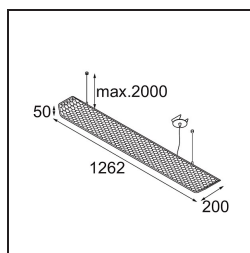

Date
Customer
Project
Type

FFD_Vaeder Suspended Recessed Power Feed 1x LED 3000K 1-10V DI White Structure - White Matt

With a name derived from the English verb 'to evade', it is clear from the start that Vaeder will be miles ahead of anything average. This fixture feels equally at home in an energy-efficient, ergonomic office environment and in a home office. Its characteristic honeycomb structure in combination with a wafer-thin diffuser minimises glare, while Vaeder's ground-breaking LED technology results in an energy-efficient and high-performance office fixture.

Specifications

Material	14085073
Light Source Type	LED
LED Type	NLP
LED technology	LED PCB
CRI	Min. 90
Colour Temperature	3000K
Lifetime	L80B10 @50,000 Hours
Lamp Included	Yes
Number of Light Sources	1
CIE flux code	63 87 97 100 61
Binning (SDCM)	2
Light Direction	Down
Optic	Optic foil
Input Voltage	230V
Luminaire power (W)	36.0
Electrical Class	I
IP Rating	20
Glow wire rating (°C)	960
Dimming Protocol	1-10V
Indoor/Outdoor	Indoor
Application	Ceiling
Mounting	Suspended
Adjustability	Not Applicable
Distance to Lighted Object (m)	0,1
Primary Colour & Primary Finish	White, Structure
Secondary Colour & Secondary Finish	White, Matt
Gross weight (g)	5566.0
Luminous flux per lamp (lm)	2303
Efficacy (lm/W)	64
Glare rating	16