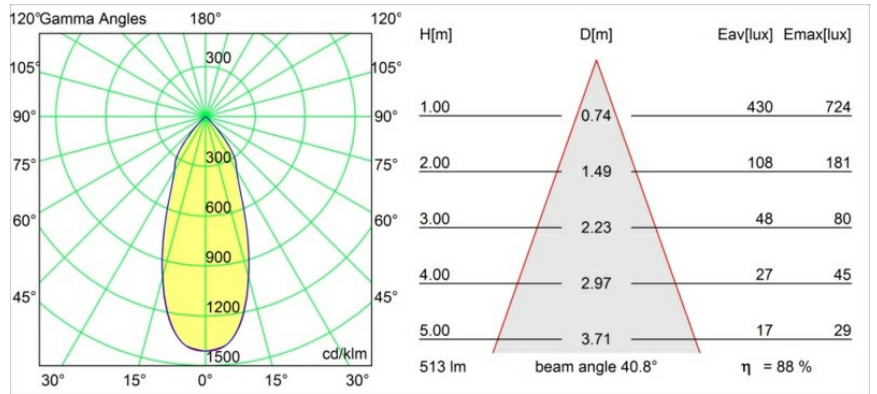

Date
Customer
Project
Type

M-LED Module 70 1x LED 1800-3000K WD Flood DE Black Matt

Specifications

Material	14071102
Light Source Type	LED
LED Type	BRIDGELUX WARMDIM 6W
LED technology	LED COB
CRI	Min. 95
Colour Temperature	1800-3000K (Warm Dim)
Lifetime	L80B10 @50,000 Hours
Lamp Included	Yes
Number of Light Sources	1
Binning (SDCM)	3
Optic	Reflector
Input Voltage	Constant Current Driver Required
Electrical Class	III
IP Rating	20
Glow wire rating (°C)	960
Indoor/Outdoor	Indoor
Adjustability	Not Applicable
Distance to Lighted Object (m)	0,1
Primary Colour & Primary Finish	Black, Matt
Gross weight (g)	207.0
Drive current (mA)	350
Min. forward voltage (Vf)	15,5
Max. forward voltage (Vf)	18,5
Connected load (W)	6,0
Delivered lumens (lm)	455
Efficacy (lm/W)	75
Glare rating	20

TM30 & CRI diagram

Light distribution & beam diagram

Diagrams