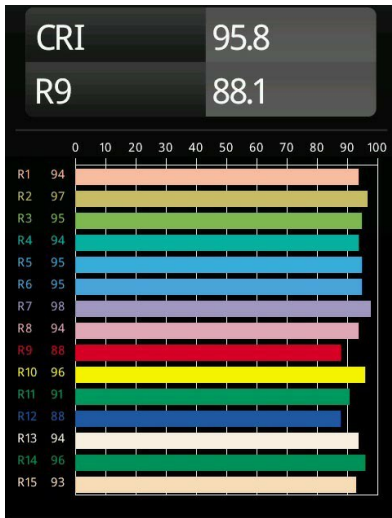

Date
Customer
Project
Type

M-LED Module 70 1x LED 1800-3000K WD Flood DE Black Matt

Specifications

Material	14071102
Light Source Type	LED
LED Type	BRIDGELUX WARMDIM 6W
LED technology	LED COB
CRI	Min. 95
Colour Temperature	1800-3000K (Warm Dim)
Lifetime	L80B10 @50,000 Hours
Lamp Included	Yes
Number of Light Sources	1
Binning (SDCM)	3
Optic	Reflector
Input Voltage	Constant Current Driver Required
Electrical Class	III
IP Rating	20
Glow wire rating (°C)	960
Indoor/Outdoor	Indoor
Adjustability	Not Applicable
Distance to Lighted Object (m)	0,1
Primary Colour & Primary Finish	Black, Matt
Gross weight (g)	207.0
Drive current (mA)	350
Min. forward voltage (Vf)	15,5
Max. forward voltage (Vf)	18,5
Connected load (W)	6,0
Delivered lumens (lm)	455
Efficacy (lm/W)	75
Glare rating	20

TM30 & CRI diagram

Light distribution & beam diagram

Diagrams