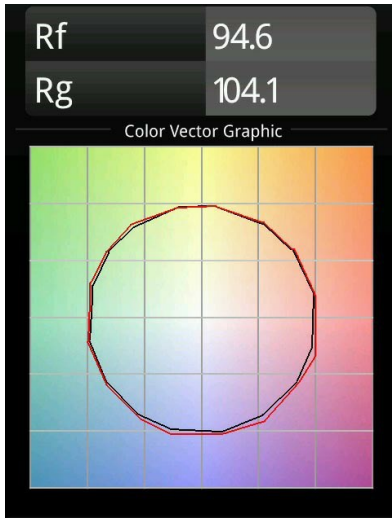

Date
Customer
Project
Type

M-LED Module 70 1x LED 1800-3000K WD Flood DE Black Matt

Specifications

Material	14071102
Light Source Type	LED
LED Type	BRIDGELUX WARMDIM 6W
LED technology	LED COB
CRI	Min. 95
Colour Temperature	1800-3000K (Warm Dim)
Lifetime	L80B10 @50,000 Hours
Lamp Included	Yes
Number of Light Sources	1
Binning (SDCM)	3
Optic	Reflector
Input Voltage	Constant Current Driver Required
Electrical Class	III
IP Rating	20
Glow wire rating (°C)	960
Indoor/Outdoor	Indoor
Adjustability	Not Applicable
Distance to Lighted Object (m)	0,1
Primary Colour & Primary Finish	Black, Matt
Gross weight (g)	207.0
Drive current (mA)	350
Min. forward voltage (Vf)	15,5
Max. forward voltage (Vf)	18,5
Connected load (W)	6,0
Delivered lumens (lm)	455
Efficacy (lm/W)	75
Glare rating	20

TM30 & CRI diagram

Light distribution & beam diagram

Diagrams