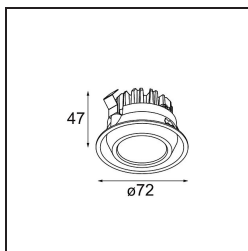

Date
Customer
Project
Type

M-LED Module 70 1x LED 1800-3000K WD Flood DE Black Matt

Specifications

Material	14071102
Light Source Type	LED
LED Type	BRIDGELUX WARMDIM 6W
LED technology	LED COB
CRI	Min. 95
Colour Temperature	1800-3000K (Warm Dim)
Lifetime	L80B10 @50,000 Hours
Lamp Included	Yes
Number of Light Sources	1
Binning (SDCM)	3
Optic	Reflector
Input Voltage	Constant Current Driver Required
Electrical Class	III
IP Rating	20
Glow wire rating (°C)	960
Indoor/Outdoor	Indoor
Adjustability	Not Applicable
Distance to Lighted Object (m)	0,1
Primary Colour & Primary Finish	Black, Matt
Gross weight (g)	207.0
Drive current (mA)	350
Min. forward voltage (Vf)	15,5
Max. forward voltage (Vf)	18,5
Connected load (W)	6,0
Delivered lumens (lm)	455
Efficacy (lm/W)	75
Glare rating	20

TM30 & CRI diagram

Light distribution & beam diagram

Diagrams