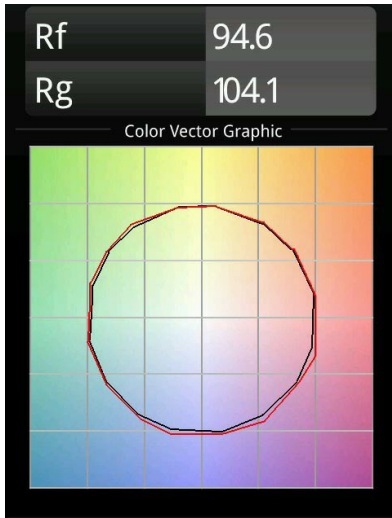

Date
Customer
Project
Type

M-LED Module 70 1x LED 1800-3000K WD Spot DE Black Matt

Specifications

Material	14070902
Light Source Type	LED
LED Type	BRIDGELUX WARMDIM 6W
LED technology	LED COB
CRI	Min. 95
Colour Temperature	1800-3000K (Warm Dim)
Lifetime	L80B10 @50,000 Hours
Lamp Included	Yes
Number of Light Sources	1
Binning (SDCM)	3
Optic	Reflector
Input Voltage	Constant Current Driver Required
Electrical Class	III
IP Rating	20
Glow wire rating (°C)	960
Indoor/Outdoor	Indoor
Adjustability	Not Applicable
Distance to Lighted Object (m)	0,1
Primary Colour & Primary Finish	Black, Matt
Gross weight (g)	207.0
Drive current (mA)	350
Min. forward voltage (Vf)	15,5
Max. forward voltage (Vf)	18,5
Connected load (W)	6,0
Delivered lumens (lm)	461
Efficacy (lm/W)	76
Glare rating	20

TM30 & CRI diagram

Light distribution & beam diagram

Diagrams