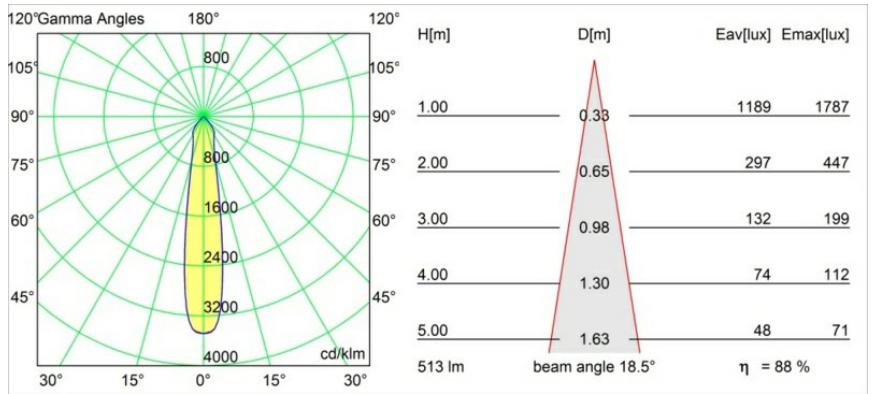

Date
Customer
Project
Type

M-LED Module 70 1x LED 1800-3000K WD Spot DE Black Matt

Specifications

Material	14070902
Light Source Type	LED
LED Type	BRIDGELUX WARMDIM 6W
LED technology	LED COB
CRI	Min. 95
Colour Temperature	1800-3000K (Warm Dim)
Lifetime	L80B10 @50,000 Hours
Lamp Included	Yes
Number of Light Sources	1
Binning (SDCM)	3
Optic	Reflector
Input Voltage	Constant Current Driver Required
Electrical Class	III
IP Rating	20
Glow wire rating (°C)	960
Indoor/Outdoor	Indoor
Adjustability	Not Applicable
Distance to Lighted Object (m)	0,1
Primary Colour & Primary Finish	Black, Matt
Gross weight (g)	207.0
Drive current (mA)	350
Min. forward voltage (Vf)	15,5
Max. forward voltage (Vf)	18,5
Connected load (W)	6,0
Delivered lumens (lm)	461
Efficacy (lm/W)	76
Glare rating	20

TM30 & CRI diagram

Light distribution & beam diagram

Diagrams