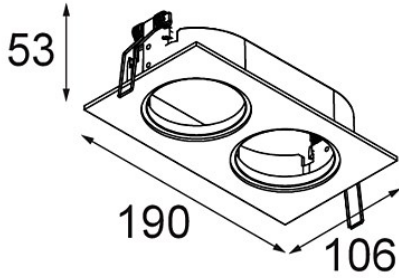

Date _____
Customer _____
Project _____
Type _____

K-Set 77 2x Black Structure

Specifications

Material	14052132
Lamp Included	No
Number of Light Sources	2
Optic	Reflector
IP Rating	20
Glow wire rating (°C)	960
Indoor/Outdoor	Indoor
Application	Ceiling, Wall
Cut-out size (mm)	ø 98 (x 2) L 182
Mounting depth (mm)	60.0
Adjustability	Not Applicable
Primary Colour & Primary Finish	Black, Structure
Gross weight (g)	304.0