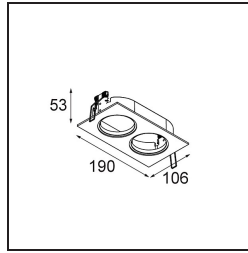

Date _____
Customer _____
Project _____
Type _____

K-Set 77 2x Black Structure

Specifications

Material	14052132
Lamp Included	No
Number of Light Sources	2
Optic	Reflector
IP Rating	20
Glow wire rating (°C)	960
Indoor/Outdoor	Indoor
Application	Ceiling, Wall
Cut-out size (mm)	ø 98 (x 2) L 182
Mounting depth (mm)	60.0
Adjustability	Not Applicable
Primary Colour & Primary Finish	Black, Structure
Gross weight (g)	304.0