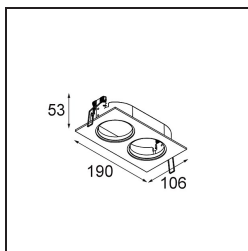

Date _____
Customer _____
Project _____
Type _____

K-Set 77 2x White Structure

Specifications

Material	14052109
Lamp Included	No
Number of Light Sources	2
Optic	Reflector
IP Rating	20
Glow wire rating (°C)	960
Indoor/Outdoor	Indoor
Application	Ceiling, Wall
Cut-out size (mm)	ø 98 (x 2) L 182
Mounting depth (mm)	60.0
Adjustability	Not Applicable
Primary Colour & Primary Finish	White, Structure
Gross weight (g)	304.0