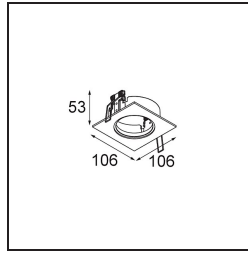

Date _____
Customer _____
Project _____
Type _____

K-Set 77 1x Black Structure

Specifications

Material	14052032
Lamp Included	No
Number of Light Sources	1
Optic	Reflector
IP Rating	20
Glow wire rating (°C)	960
Indoor/Outdoor	Indoor
Application	Ceiling, Wall
Cut-out size (mm)	ø98
Mounting depth (mm)	60.0
Adjustability	Not Applicable
Primary Colour & Primary Finish	Black, Structure
Gross weight (g)	205.0