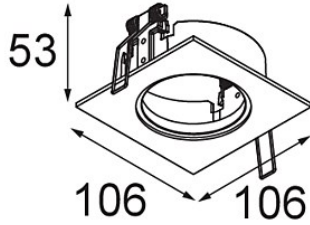

Date _____
Customer _____
Project _____
Type _____

K-Set 77 1x Black Structure

Specifications

Material	14052032
Lamp Included	No
Number of Light Sources	1
Optic	Reflector
IP Rating	20
Glow wire rating (°C)	960
Indoor/Outdoor	Indoor
Application	Ceiling, Wall
Cut-out size (mm)	ø98
Mounting depth (mm)	60.0
Adjustability	Not Applicable
Primary Colour & Primary Finish	Black, Structure
Gross weight (g)	205.0