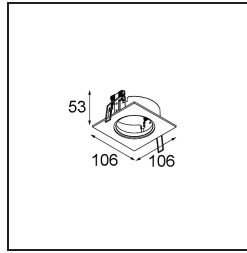

Date \_\_\_\_\_  
Customer \_\_\_\_\_  
Project \_\_\_\_\_  
Type \_\_\_\_\_

*K-Set 77 1x Black Structure*

**Specifications**

Material	14052032
Lamp Included	No
Number of Light Sources	1
Optic	Reflector
IP Rating	20
Glow wire rating (°C)	960
Indoor/Outdoor	Indoor
Application	Ceiling, Wall
Cut-out size (mm)	ø98
Mounting depth (mm)	60.0
Adjustability	Not Applicable
Primary Colour & Primary Finish	Black, Structure
Gross weight (g)	205.0