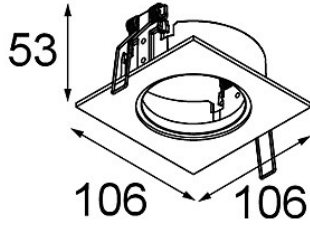

Date \_\_\_\_\_  
Customer \_\_\_\_\_  
Project \_\_\_\_\_  
Type \_\_\_\_\_

*K-Set 77 1x Black Structure*

**Specifications**

Material	14052032
Lamp Included	No
Number of Light Sources	1
Optic	Reflector
IP Rating	20
Glow wire rating (°C)	960
Indoor/Outdoor	Indoor
Application	Ceiling, Wall
Cut-out size (mm)	ø98
Mounting depth (mm)	60.0
Adjustability	Not Applicable
Primary Colour & Primary Finish	Black, Structure
Gross weight (g)	205.0