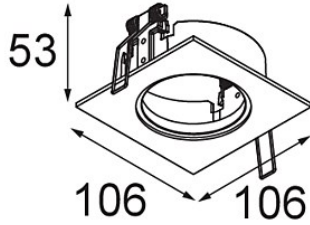

Date _____
Customer _____
Project _____
Type _____

K-Set 77 1x White Structure

Specifications

Material	14052009
Lamp Included	No
Number of Light Sources	1
IP Rating	20
Glow wire rating (°C)	960
Indoor/Outdoor	Indoor
Application	Ceiling, Wall
Cut-out size (mm)	ø98
Mounting depth (mm)	60.0
Adjustability	Not Applicable
Primary Colour & Primary Finish	White, Structure
Gross weight (g)	205.0