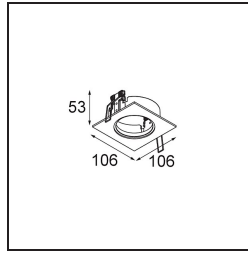

Date _____
Customer _____
Project _____
Type _____

K-Set 77 1x White Structure

Specifications

Material	14052009
Lamp Included	No
Number of Light Sources	1
IP Rating	20
Glow wire rating (°C)	960
Indoor/Outdoor	Indoor
Application	Ceiling, Wall
Cut-out size (mm)	ø98
Mounting depth (mm)	60.0
Adjustability	Not Applicable
Primary Colour & Primary Finish	White, Structure
Gross weight (g)	205.0