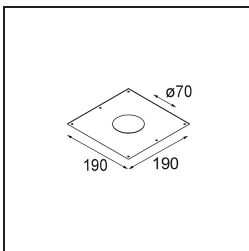

12290130 Plaster Kit 190X190 - 70 1x

Choose a required accessory