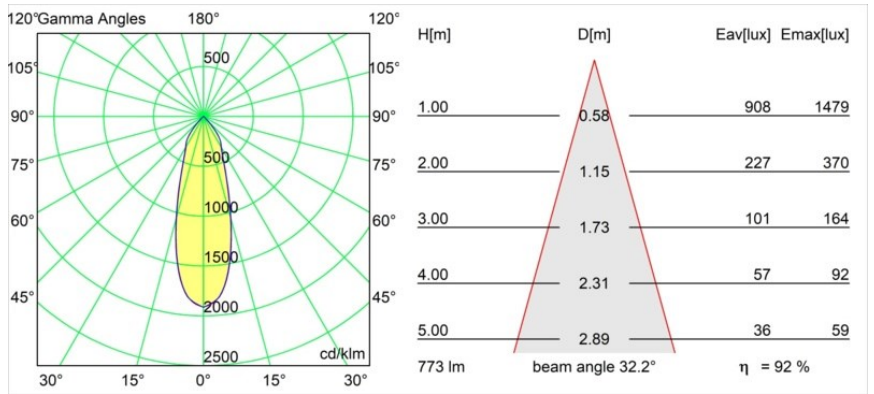

Light distribution & beam diagram