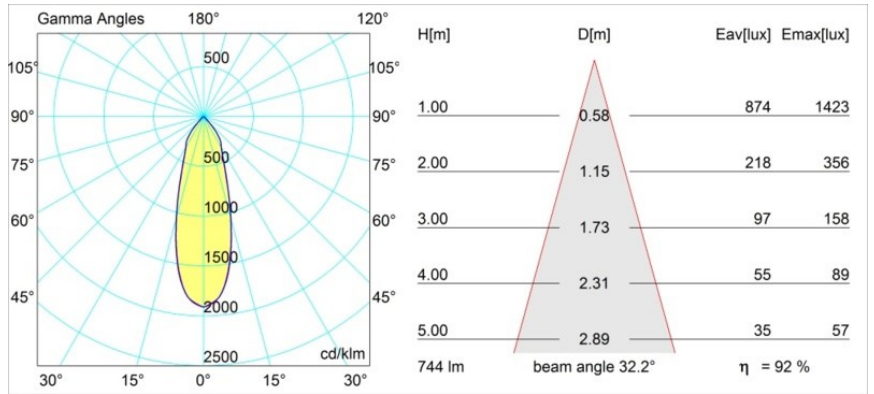

Light distribution & beam diagram