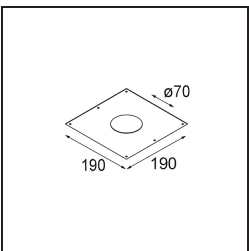

12290130 Plaster Kit 190X190 - 70 1x

Choose a required accessory